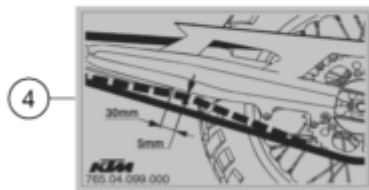

3

SETTING <small>look owner's manual</small>	LC4 ENDURO <small>A606.01.098.000</small>		FORK		SHOCK	
	Compression (clicks)	Rebound (clicks)	Comp. low speed (clicks)	Comp. high speed (clicks)	Rebound	Spring preload (mm)
Comfort	20	20	20	2	20	18
Standard	15	15	15	1,5	15	18
Sport	10	10	10	1	10	18
Max. payload	10	10	10	1	10	25