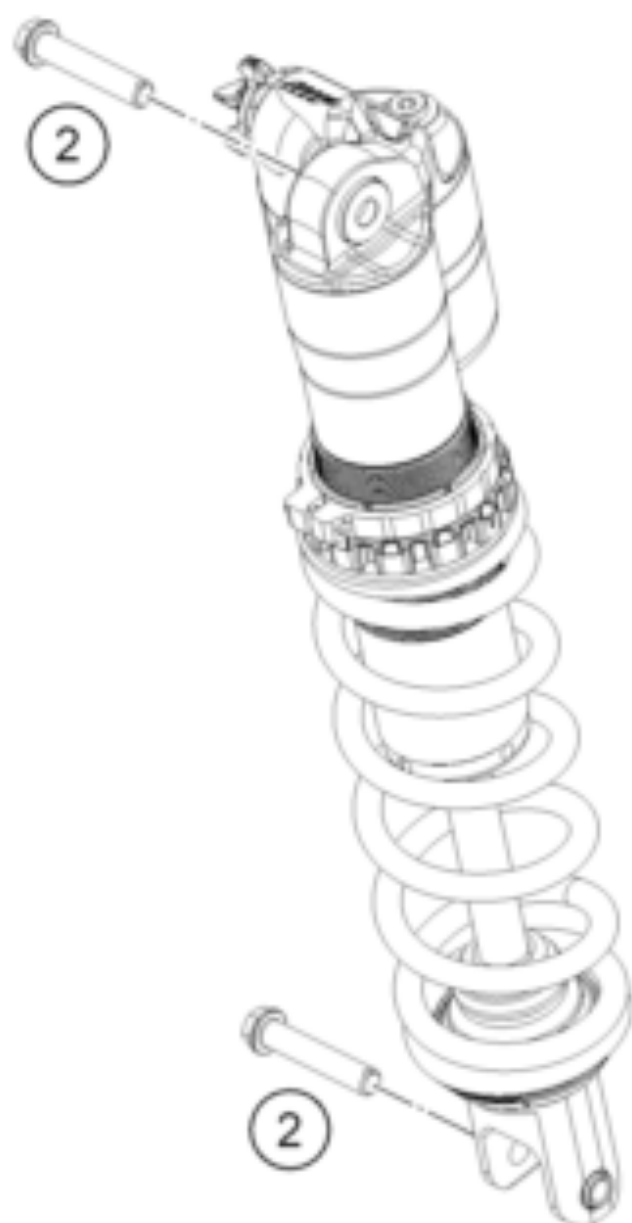

1

Ersatzteile für Federbein nur über
WP Authorized Centers verfügbar.

Shock absorber spare parts only available
through WP Authorized Centers.

Pos	Part Number	Description	Additional Text	Quantity
1	SPNO	Non orderable part	A400C402X113000	1.00
2	77204089000	HH collar screw M10x52 WS13		2.00