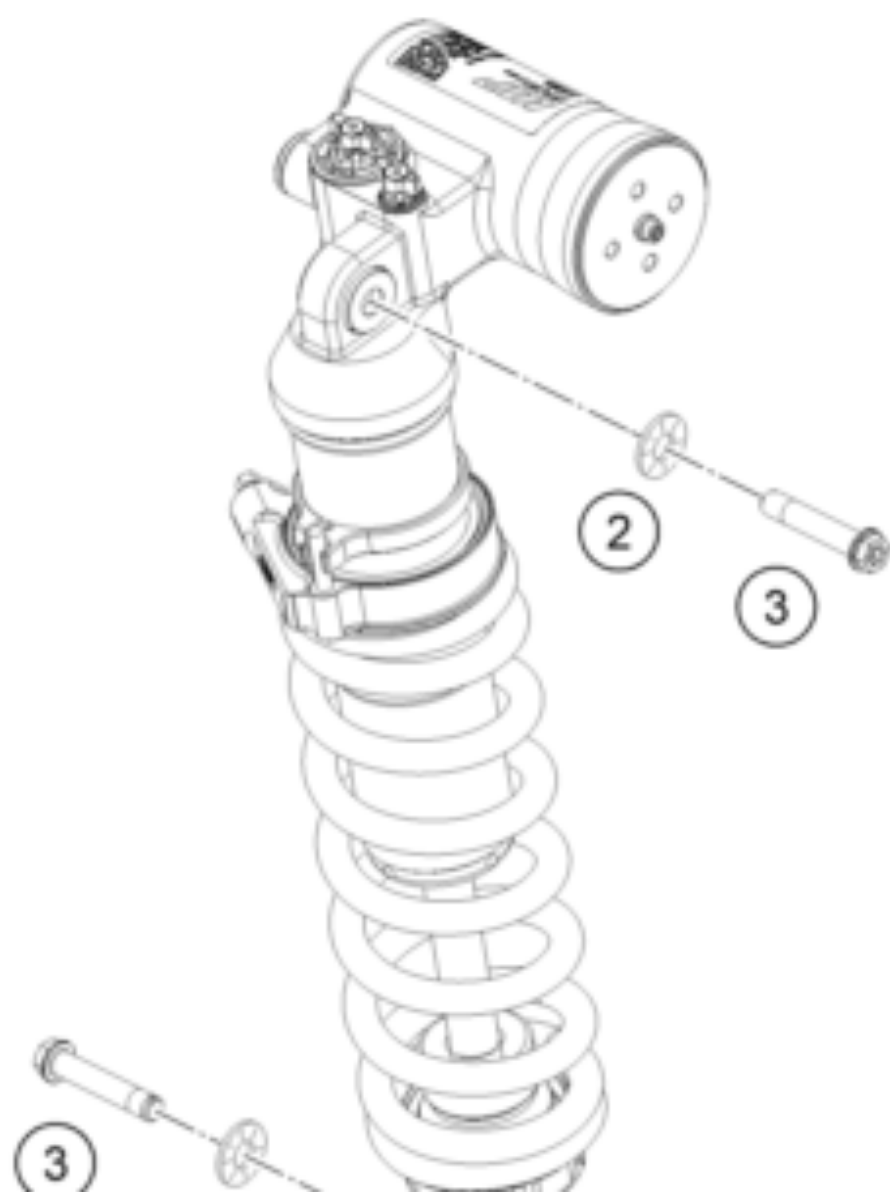

1

Ersatzteile für Federbein nur über  
WP Authorized Centers verfügbar.

-----  
Shock absorber spare parts only available  
through WP Authorized Centers.

<b>Pos</b>	<b>Part Number</b>	<b>Description</b>	<b>Additional Text</b>	<b>Quantity</b>
1	A580C440Y411200	Shock Rally Replica 2025		1.00
2	50233041100	PAIR OF WASHERS M10 NORDLOCK		2.00
3	77204089000	HH collar screw M10x52 WS13		2.00