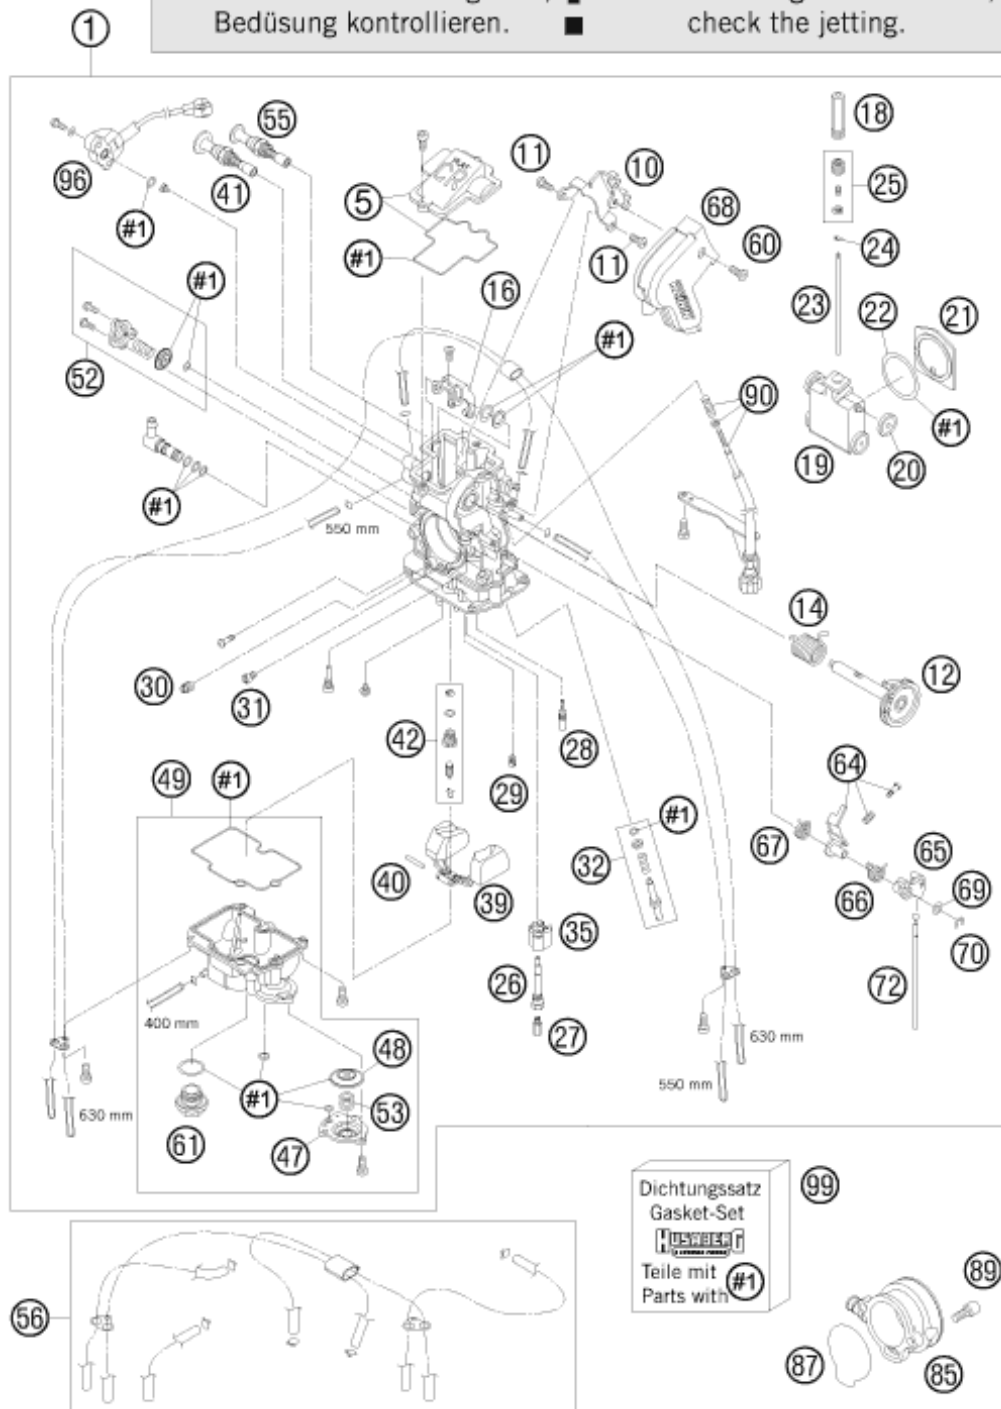

**ACHTUNG !!!**  
Vor dem Einbau des Vergasers,  
Bedüsung kontrollieren.

**CAUTION !!!**  
Before mounting the carburetor,  
check the jetting.

Pos	Part Number	Description	Additional Text	Quantity
1	80031001500	CARBURETOR KEIHIN FCR-MX41 05	650 FE+FS	1.00
5	57331027044	CARBURETOR COVER WITH GASKET		1.00
10	57331080000	BRACKET PLATE FOR THR. CABLE		1.00
11	57331055000	SCREW M 5 X 8		2.00
12	57331046000	THROTTLE SHAFT CPL.		1.00
14	57331046050	COIL SPRING THROTTLE SHAFT		1.00
16	57331035051	LINK ARM THROTTLE VALVE CPL.		1.00
18	59031029006	SLIDE STOP L=44MM 04	450-650 FE+FS (EU+AUS)	1.00
19	57331035000	THROTTLE VALVE CPL.		1.00

72	57331061000	ROD ACCELERATOR PUMP		1.00
85	59031040200	INTAKE FUNNEL FCR/FCR-MX 02	SIDEWARDS OPEN	1.00
87	59031040010	O-RING FOR INTAKE FUNNEL		1.00
89	0912050123	AH SCREW DIN0912-M 5X12		2.00
90	80031025000	STOP SCREW CPL. FCR-MX 04		1.00
96	57331077000	TPS-SENSOR FCRMX 140MM 2002		1.00
99	57331099000	GASKET SET FCR-MX KEIHIN		1.00