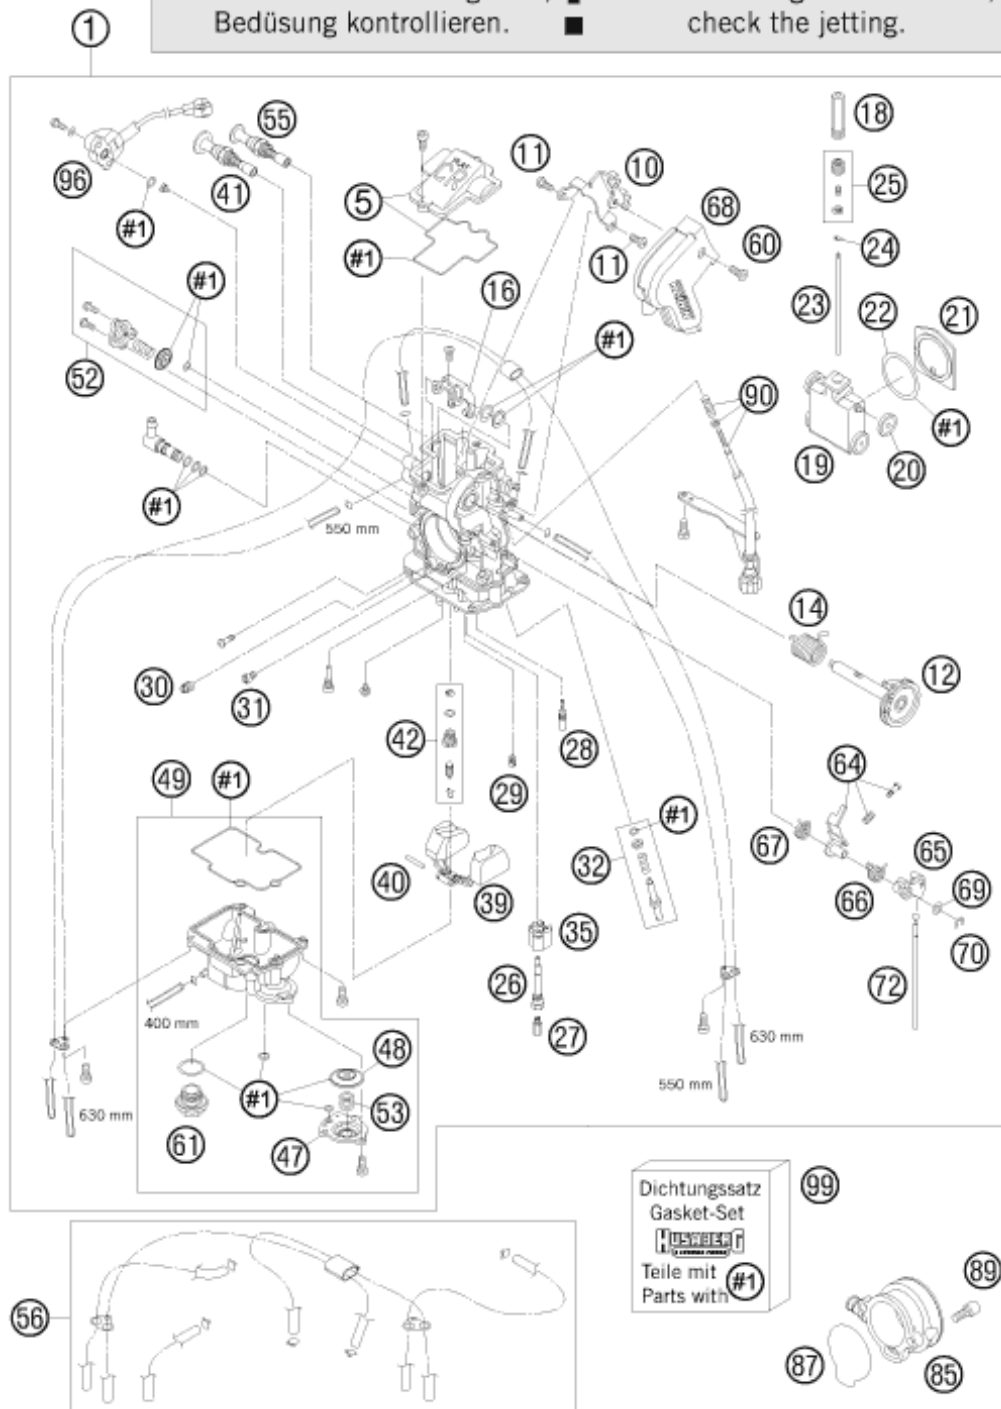

ACHTUNG !!!
Vor dem Einbau des Vergasers,
Bedüsung kontrollieren.

CAUTION !!!
Before mounting the carburetor,
check the jetting.

Pos	Part Number	Description	Additional Text	Quantity
1	80031001500	CARBURETOR KEIHIN FCR-MX41 05	650 FE+FS	1.00
5	57331027044	CARBURETOR COVER WITH GASKET		1.00
10	57331080000	BRACKET PLATE FOR THR. CABLE		1.00
11	57331055000	SCREW M 5 X 8		2.00
12	57331046000	THROTTLE SHAFT CPL.		1.00
14	57331046050	COIL SPRING THROTTLE SHAFT		1.00
16	57331035051	LINK ARM THROTTLE VALVE CPL.		1.00
18	59031029006	SLIDE STOP L=44MM 04	450-650 FE+FS (EU+AUS)	1.00
19	57331035000	THROTTLE VALVE CPL.		1.00

72	57331061000	ROD ACCELERATOR PUMP		1.00
85	59031040200	INTAKE FUNNEL FCR/FCR-MX 02	SIDEWARDS OPEN	1.00
87	59031040010	O-RING FOR INTAKE FUNNEL		1.00
89	0912050123	AH SCREW DIN0912-M 5X12		2.00
90	80031025000	STOP SCREW CPL. FCR-MX 04		1.00
96	57331077000	TPS-SENSOR FCRMX 140MM 2002		1.00
99	57331099000	GASKET SET FCR-MX KEIHIN		1.00