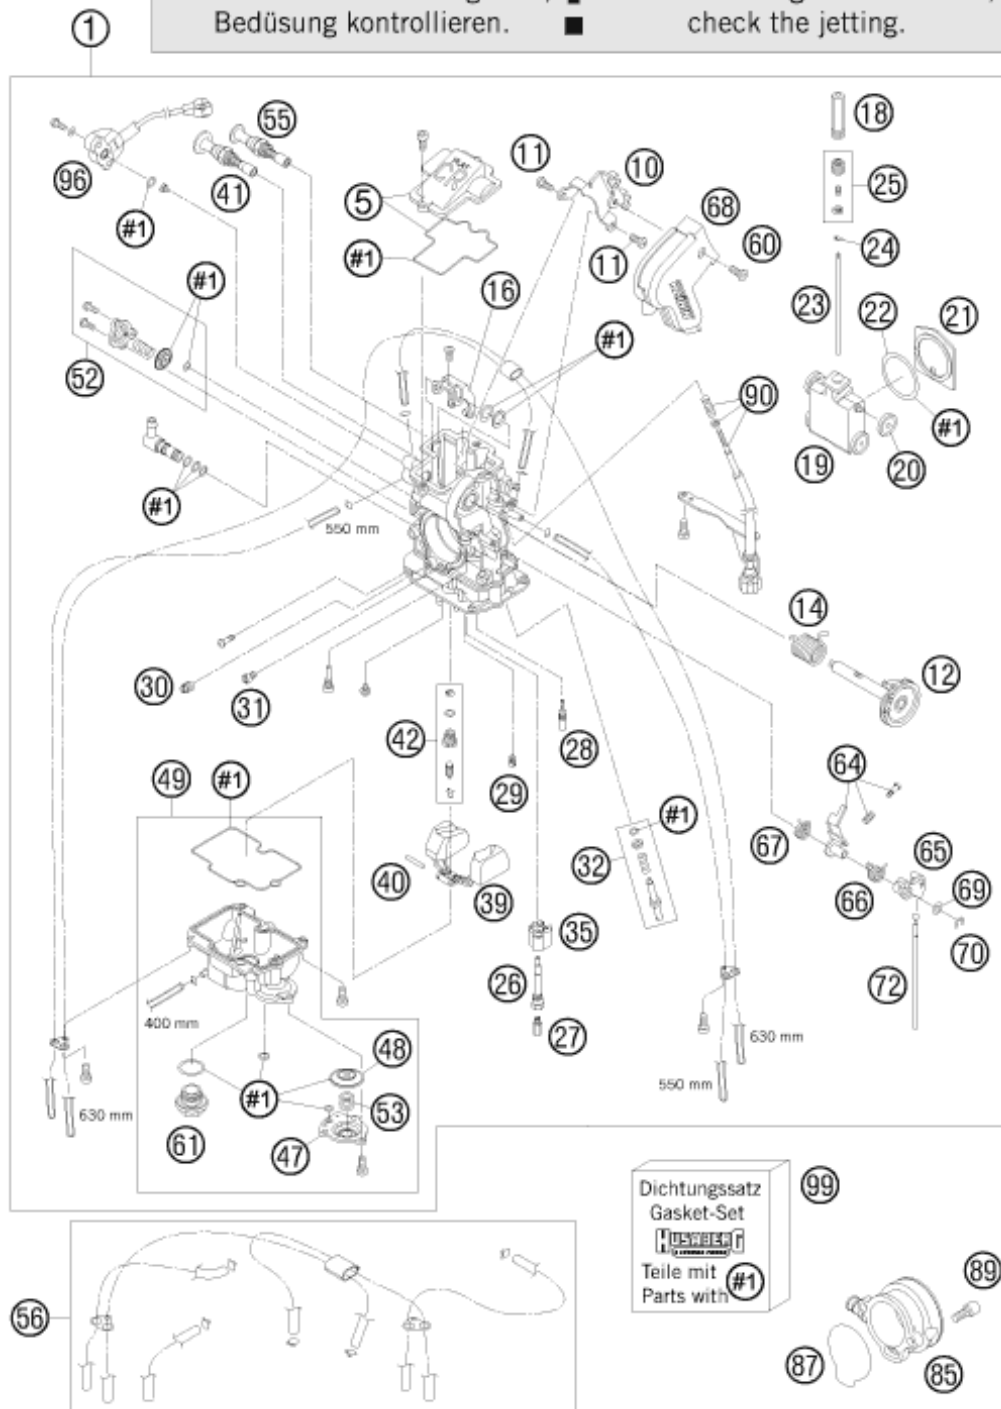

ACHTUNG !!!
Vor dem Einbau des Vergasers,
Bedüsung kontrollieren.

CAUTION !!!
Before mounting the carburetor,
check the jetting.

Pos	Part Number	Description	Additional Text	Quantity
1	80031001400	CARBURETOR KEIHIN FCR-MX41 05	450/550 FC, 550 FE, 450 FS	1.00
5	57331027044	CARBURETOR COVER WITH GASKET		1.00
10	57331080000	BRACKET PLATE FOR THR. CABLE		1.00
11	57331055000	SCREW M 5 X 8		2.00
12	57331046000	THROTTLE SHAFT CPL.		1.00
14	57331046050	COIL SPRING THROTTLE SHAFT		1.00
16	57331035051	LINK ARM THROTTLE VALVE CPL.		1.00
18	59031029006	SLIDE STOP L=44MM 04	450-650 FE+FS (EU+AUS)	1.00

70	57331084000	E-CLIP		1.00
72	57331061000	ROD ACCELERATOR PUMP		1.00
85	59031040200	INTAKE FUNNEL FCR/FCR-MX 02	SIDEWARDS OPEN	1.00
87	59031040010	O-RING FOR INTAKE FUNNEL		1.00
89	0912050123	AH SCREW DIN0912-M 5X12		2.00
90	80031025000	STOP SCREW CPL. FCR-MX 04		1.00
96	57331077000	TPS-SENSOR FCRMX 140MM 2002		1.00
99	57331099000	GASKET SET FCR-MX KEIHIN		1.00