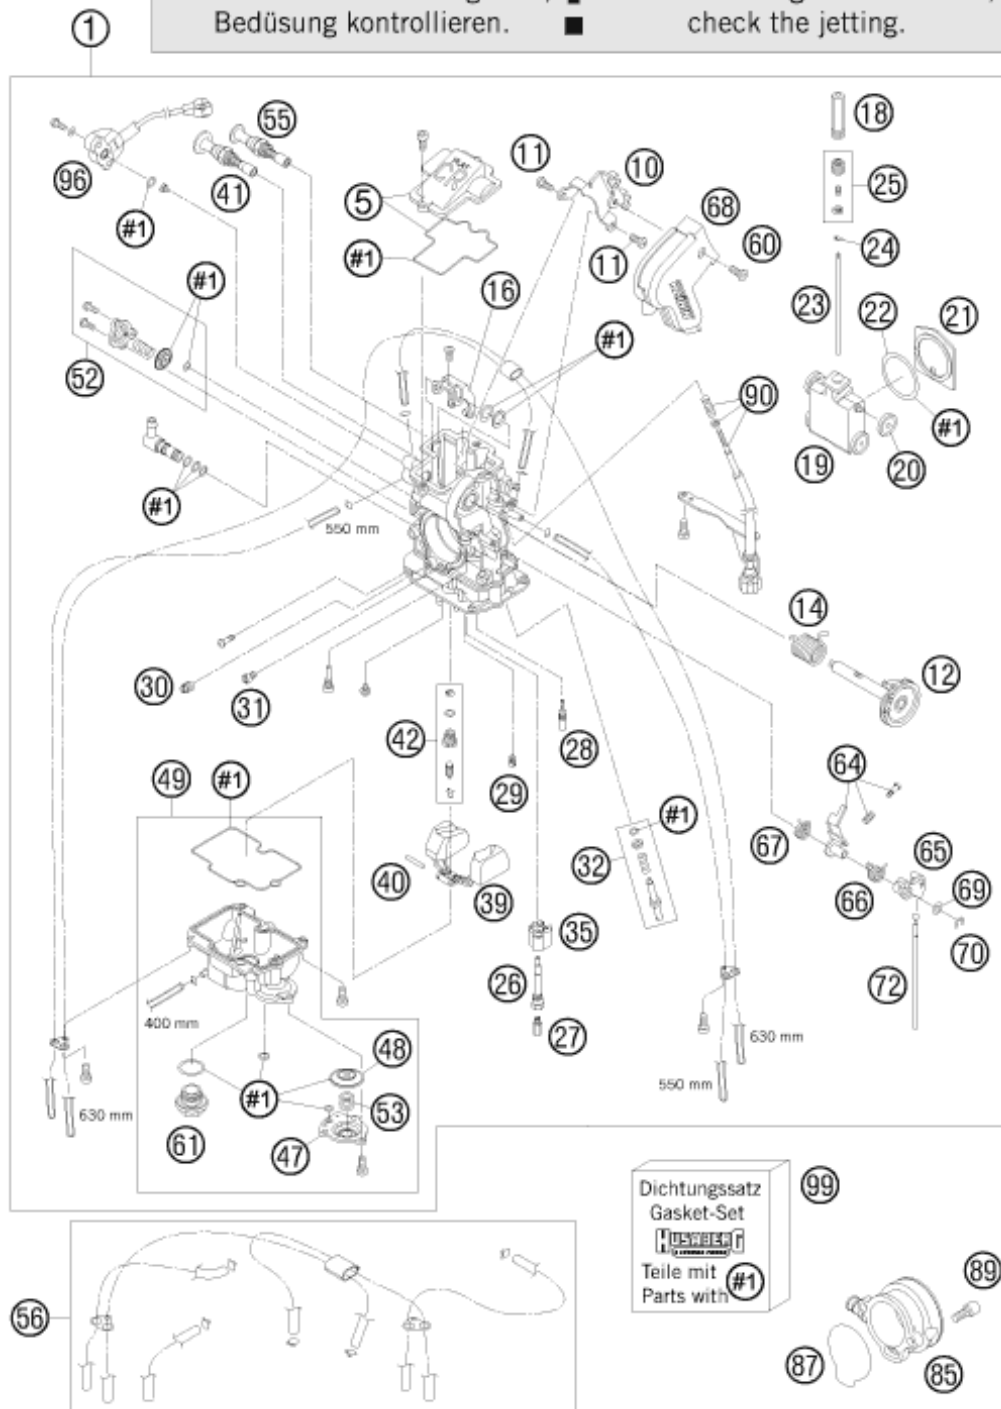

ACHTUNG !!!
Vor dem Einbau des Vergasers,
Bedüsung kontrollieren.

CAUTION !!!
Before mounting the carburetor,
check the jetting.

Pos	Part Number	Description	Additional Text	Quantity
1	80031001300	CARBURETOR KEIHIN FCR-MX39 05	450 FE	1.00
5	57331027044	CARBURETOR COVER WITH GASKET		1.00
10	57331080000	BRACKET PLATE FOR THR. CABLE		1.00
11	57331055000	SCREW M 5 X 8		2.00
12	57331046000	THROTTLE SHAFT CPL.		1.00
14	57331046050	COIL SPRING THROTTLE SHAFT		1.00
16	57331035051	LINK ARM THROTTLE VALVE CPL.		1.00
18	59031029006	SLIDE STOP L=44MM 04	450-650 FE+FS (EU+AUS)	1.00
19	57331035000	THROTTLE VALVE CPL.		1.00

72	57331061000	ROD ACCELERATOR PUMP		1.00
85	59031040200	INTAKE FUNNEL FCR/FCR-MX 02	SIDEWARDS OPEN	1.00
87	59031040010	O-RING FOR INTAKE FUNNEL		1.00
89	0912050123	AH SCREW DIN0912-M 5X12		2.00
90	80031025000	STOP SCREW CPL. FCR-MX 04		1.00
96	57331077000	TPS-SENSOR FCRMX 140MM 2002		1.00
99	57331099000	GASKET SET FCR-MX KEIHIN		1.00