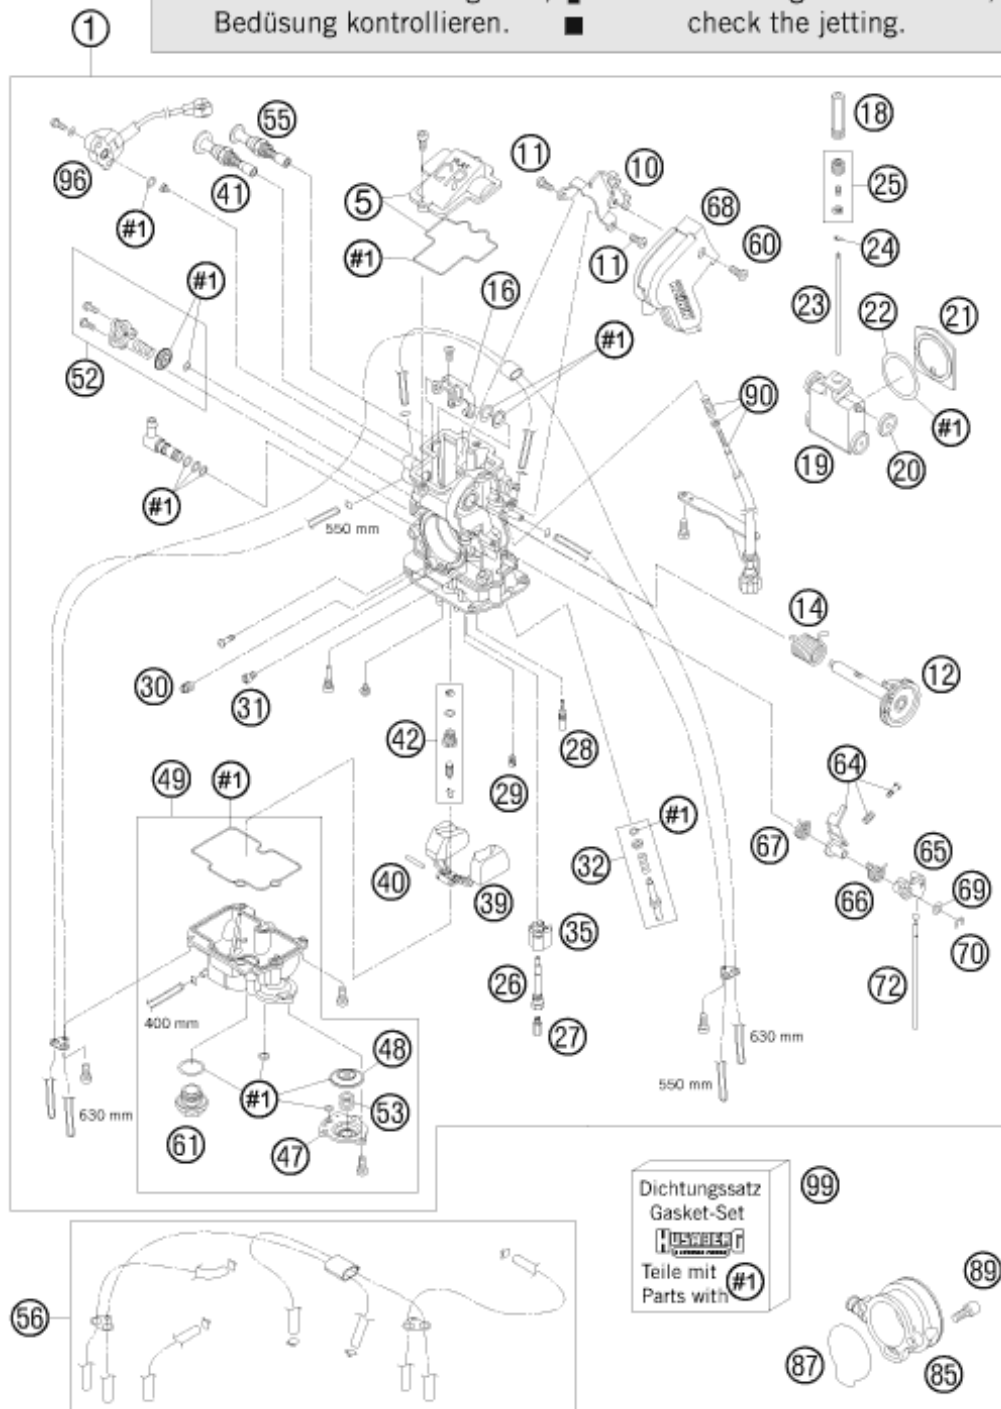

**ACHTUNG !!!**  
Vor dem Einbau des Vergasers,  
Bedüsung kontrollieren.

**CAUTION !!!**  
Before mounting the carburetor,  
check the jetting.

Pos	Part Number	Description	Additional Text	Quantity
1	80031001300	CARBURETOR KEIHIN FCR-MX39 05	450 FE	1.00
5	57331027044	CARBURETOR COVER WITH GASKET		1.00
10	57331080000	BRACKET PLATE FOR THR. CABLE		1.00
11	57331055000	SCREW M 5 X 8		2.00
12	57331046000	THROTTLE SHAFT CPL.		1.00
14	57331046050	COIL SPRING THROTTLE SHAFT		1.00
16	57331035051	LINK ARM THROTTLE VALVE CPL.		1.00
18	59031029006	SLIDE STOP L=44MM 04	450-650 FE+FS (EU+AUS)	1.00
19	57331035000	THROTTLE VALVE CPL.		1.00

72	57331061000	ROD ACCELERATOR PUMP		1.00
85	59031040200	INTAKE FUNNEL FCR/FCR-MX 02	SIDEWARDS OPEN	1.00
87	59031040010	O-RING FOR INTAKE FUNNEL		1.00
89	0912050123	AH SCREW DIN0912-M 5X12		2.00
90	80031025000	STOP SCREW CPL. FCR-MX 04		1.00
96	57331077000	TPS-SENSOR FCRMX 140MM 2002		1.00
99	57331099000	GASKET SET FCR-MX KEIHIN		1.00