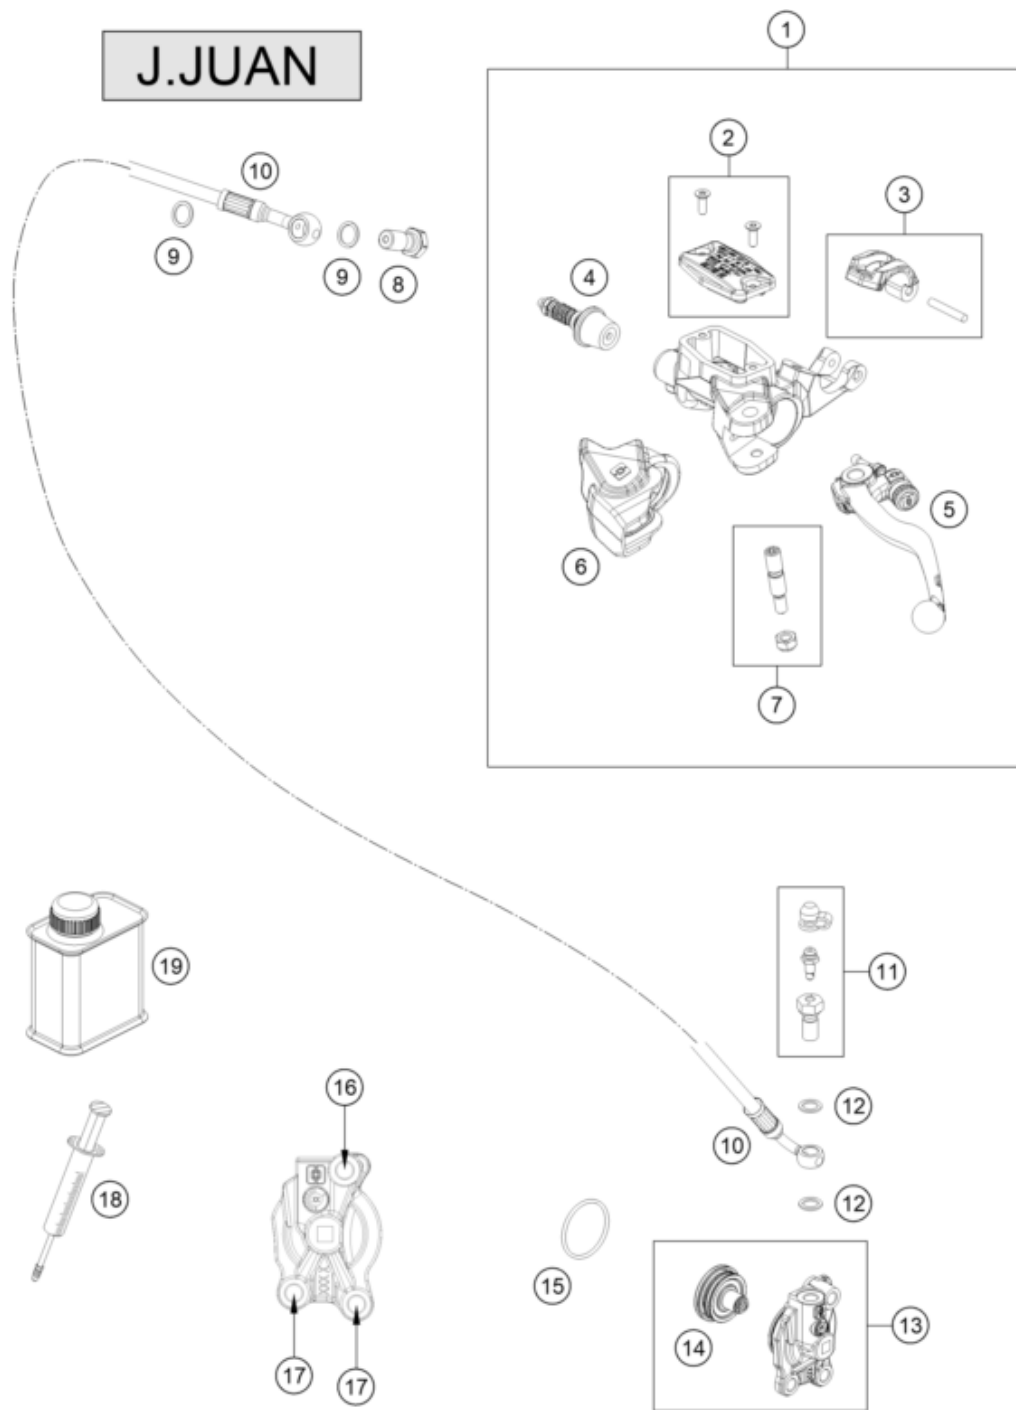

J.JUAN

| Pos | Part Number | Description | Additional Text | Quantity |
|-----|--------------|-------------------------------|---------------------------|----------|
| 1 | A59002030044 | Clutch Master Cylinder | | 1.00 |
| 2 | A54002003100 | clutch reservoir kit | | 1.00 |
| 3 | A54013005000 | clamp kit | | 1.00 |
| 4 | A54002032000 | kit clutch piston | | 1.00 |
| 5 | A59002031000 | Kit Clutch Lever | | 1.00 |
| 6 | A54002037000 | clutch lever boot | | 1.00 |
| 7 | A54013060000 | Lever screw | | 1.00 |
| 8 | A54013025000 | bolt M10 | | 1.00 |
| 9 | 0603100141 | sealing ring DIN 7603 10x14x1 | ONLY FOR LC4 ADVENTURE | 2.00 |
| 10 | A59032063000 | Clutchpipe | | 1.00 |
| 11 | A54013094000 | kit bleeder M8 | | 1.00 |

| | | | | |
|----|--------------|------------------------------|--|------|
| 12 | 0603082121 | SEAL RING CU DIN7603- 8X12X1 | | 2.00 |
| 13 | A59032061044 | Slave cylinder | | 1.00 |
| 14 | A59032066000 | Kit Piston | | 1.00 |
| 15 | 0770300015 | O-ring 30x1.5 NBR 70 | | 1.00 |
| 16 | 0025060456 | HH COLLAR SCREW M6X45 TX30 | | 1.00 |
| 17 | 0025060166 | HH collar screw M6x16 TX30 | | 2.00 |
| 18 | 50329050000 | VENT INJEKTION HYDR. CLUTCH | | 1.00 |
| 19 | 00062030000 | Brake fluid DOT5.1 0,25L | | 1.00 |