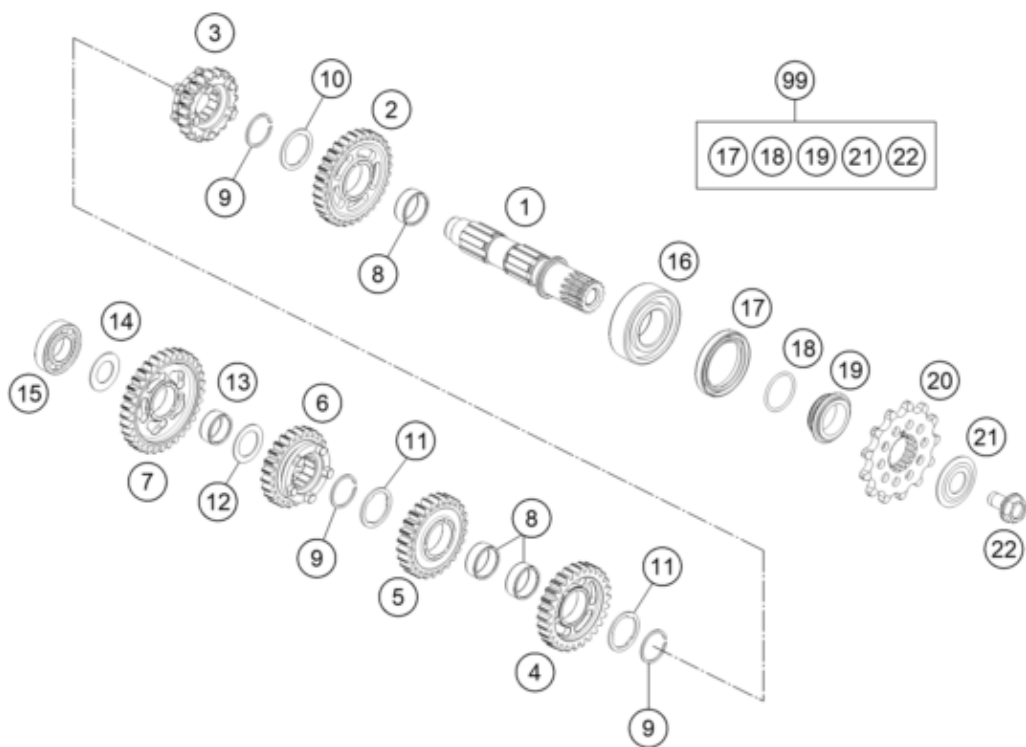

ACHTUNG !!!
Bei Bestellung von Getrieberädern, Markierung beachten.

CAUTION !!!
When ordering transmission gears, check marking.

Pos	Part Number	Description	Additional Text	Quantity
1	50533010100	pinion shaft		1.00
2	50533112000	Idler gear, 2nd gear, teeth=31		1.00
3	50533116000	Sliding gear, 6th gear, teeth=		1.00
4	50533013000	Idler gear, 3rd gear, not=28		1.00
5	50533114000	Idler gear, 4th gear, teeth=26		1.00
6	50533115000	Sliding gear, 5th gear, teeth=		1.00
7	50533111000	Idler gear, 1st gear, teeth=33		1.00
8	0405222611	NEEDLE BEAR.K 22X26X10 DIVIDED		3.00
9	0417024000	CIRCLIP WS24		3.00
10	77733044000	STOP DISC 24X32X1,5		1.00
11	77733043000	STOP DISC 23,4X31X1,5		2.00
12	54833080000	STOP DISC 20,2X30X1		1.00
13	0405202410	NEEDLE BEARING K20X24X10		1.00
14	56033030000	STOP DISC 17,2X30X1		1.00
15	0625160031	GROOVED BALL B. 16003 C4 J1		1.00
16	0625062054	BALL BEARING 6205 C3 NTN		1.00

17	0760324571	SHAFT SEAL RING 32X45X7 BSLNBR	1.00
18	0770020220	O-RING 25,12X1,78 NBR70	1.00
19	78133014000	SPACER SLEEVE COUNTER	1.00
20	79233029013	Sprocket 13-t	1.00
21	59033034000	Spring washer 17.2X40X1.5	1.00
22	59033029000	HH COLLAR SCREW M10X18 10.9	1.00
99	50533010110	Counter shaft repair kit 125/1	1.00