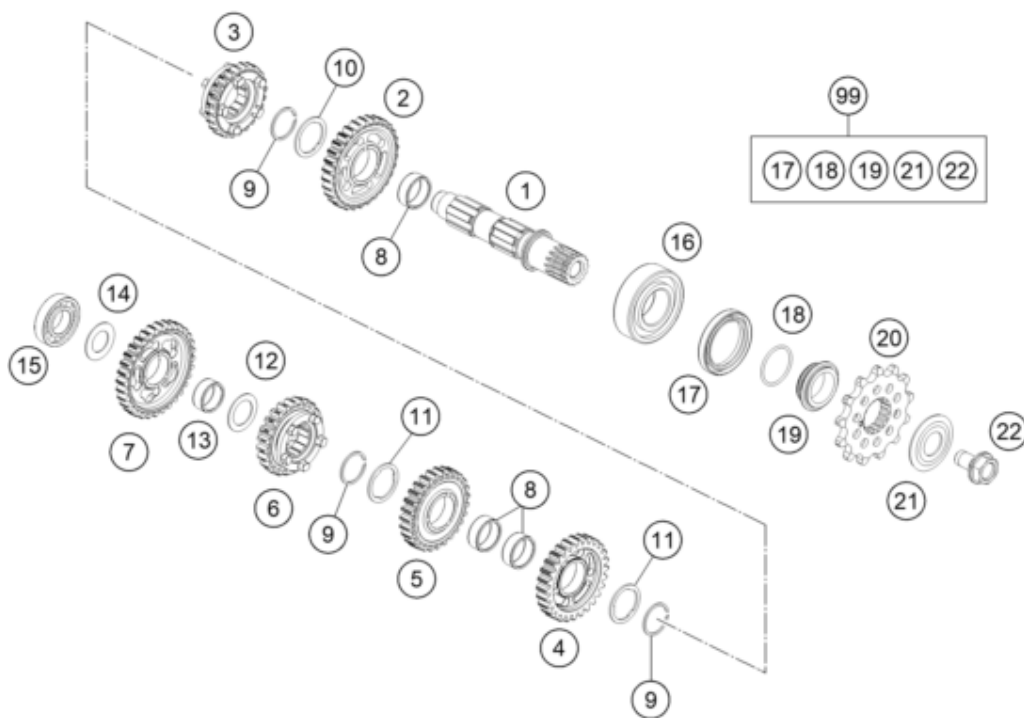

**ACHTUNG !!!**  
Bei Bestellung von Getrieberädern, Markierung beachten.

**CAUTION !!!**  
When ordering transmission gears, check marking.

Pos	Part Number	Description	Additional Text	Quantity
1	50533010100	pinion shaft		1.00
2	50533012000	Idler gear 2nd gear not=30		1.00
3	50533016000	Sliding gear, 6th gear, teeth=		1.00
4	50533013000	Idler gear, 3rd gear, not=28		1.00
5	50533014000	Idler 4th gear not=27		1.00
6	50533015000	Sliding gear, 5th gear, teeth=		1.00
7	50533011000	Idler gear, 1st gear, teeth=32		1.00
8	0405222611	NEEDLE BEAR.K 22X26X10 DIVIDED		3.00
9	0417024000	CIRCLIP WS24		3.00
10	77733044000	STOP DISC 24X32X1,5		1.00
11	77733043000	STOP DISC 23,4X31X1,5		2.00
12	54833080000	STOP DISC 20,2X30X1		1.00
13	0405202410	NEEDLE BEARING K20X24X10		1.00
14	56033030000	STOP DISC 17,2X30X1		1.00
15	0625160031	GROOVED BALL B. 16003 C4 J1		1.00
16	0625062054	BALL BEARING 6205 C3 NTN		1.00
17	0760324571	SHAFT SEAL RING 32X45X7 BSLNBR		1.00

18	0770020220	O-RING 25,12X1,78 NBR70		1.00
19	78133014000	SPACER SLEEVE COUNTER		1.00
20	79233029013	Sprocket 13-t		1.00
21	59033034000	Spring washer 17.2X40X1.5		1.00
22	59033029000	HH COLLAR SCREW M10X18 10.9		1.00
99	50533010110	Counter shaft repair kit 125/1		1.00