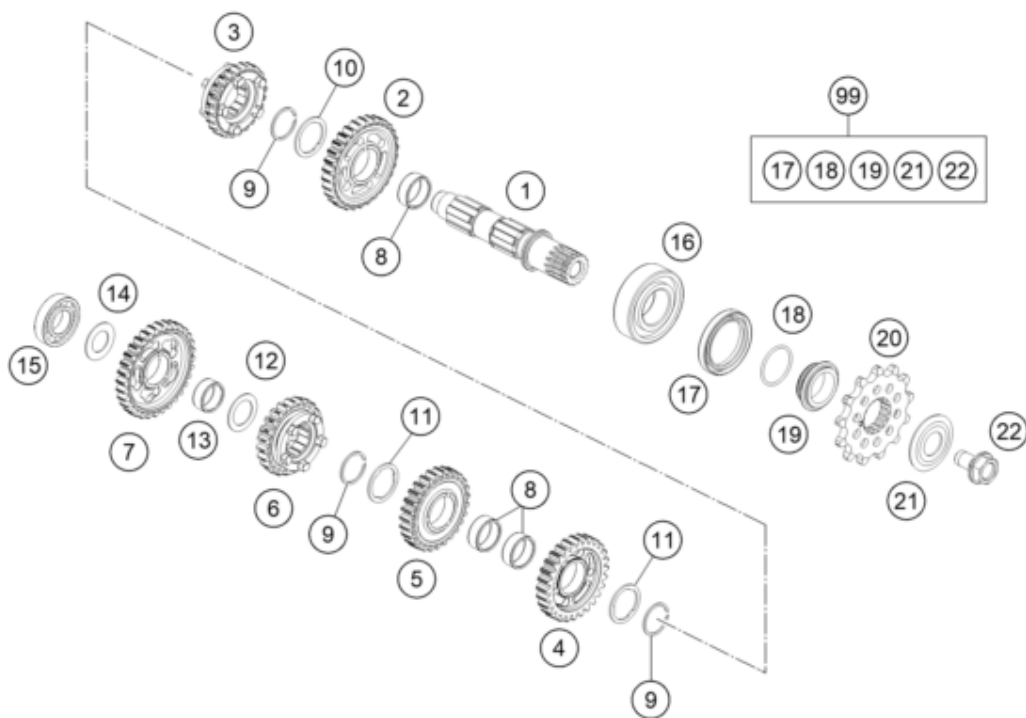

**ACHTUNG !!!**  
Bei Bestellung von Getrieberädern, Markierung beachten.

**CAUTION !!!**  
When ordering transmission gears, check marking.

Pos	Part Number	Description	Additional Text	Quantity
1	50533010100	pinion shaft		1.00
2	50533012000	Idler gear 2nd gear not=30		1.00
3	50533016000	Sliding gear, 6th gear, teeth=		1.00
4	50533013000	Idler gear, 3rd gear, not=28		1.00
5	50533014000	Idler 4th gear not=27		1.00
6	50533015000	Sliding gear, 5th gear, teeth=		1.00
7	50533011000	Idler gear, 1st gear, teeth=32		1.00
8	0405222611	NEEDLE BEAR.K 22X26X10 DIVIDED		3.00
9	0417024000	CIRCLIP WS24		3.00
10	77733044000	STOP DISC 24X32X1,5		1.00
11	77733043000	STOP DISC 23,4X31X1,5		2.00
12	54833080000	STOP DISC 20,2X30X1		1.00
13	0405202410	NEEDLE BEARING K20X24X10		1.00
14	56033030000	STOP DISC 17,2X30X1		1.00
15	0625160031	GROOVED BALL B. 16003 C4 J1		1.00
16	0625062054	BALL BEARING 6205 C3 NTN		1.00
17	0760324571	SHAFT SEAL RING 32X45X7 BSLNBR		1.00

18	0770020220	O-RING 25,12X1,78 NBR70		1.00
19	78133014000	SPACER SLEEVE COUNTER		1.00
20	79233029013	Sprocket 13-t		1.00
21	59033034000	Spring washer 17.2X40X1.5		1.00
22	59033029000	HH COLLAR SCREW M10X18 10.9		1.00
99	50533010110	Counter shaft repair kit 125/1		1.00