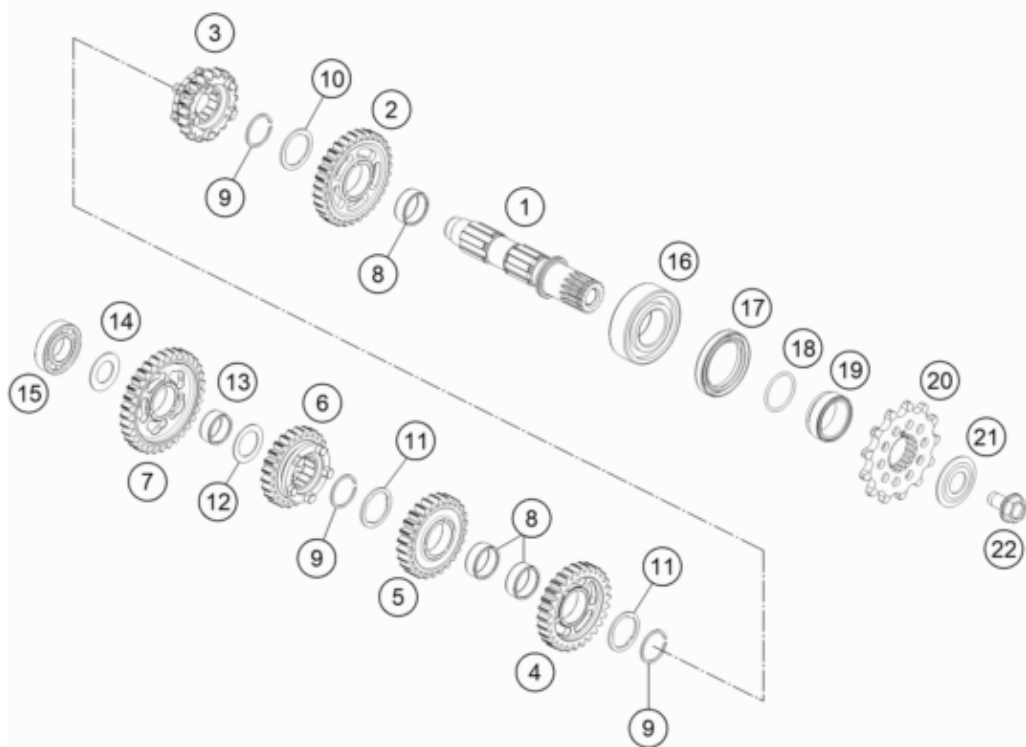

**ACHTUNG !!!**  
Bei Bestellung von Getrieberädern, Markierung beachten.

**CAUTION !!!**  
When ordering transmission gears, check marking.

Pos	Part Number	Description	Additional Text	Quantity
1	50533010100	pinion shaft		1.00
2	50533112000	Idler gear, 2nd gear, teeth=31		1.00
3	50533116000	Sliding gear, 6th gear, teeth=		1.00
4	50533013000	Idler gear, 3rd gear, not=28		1.00
5	50533114000	Idler gear, 4th gear, teeth=26		1.00
6	50533115000	Sliding gear, 5th gear, teeth=		1.00
7	50533111000	Idler gear, 1st gear, teeth=33		1.00
8	0405222611	NEEDLE BEAR.K 22X26X10 DIVIDED		3.00
9	0417024000	CIRCLIP WS24		3.00
10	77733044000	STOP DISC 24X32X1,5		1.00
11	77733043000	STOP DISC 23,4X31X1,5		2.00
12	54833080000	STOP DISC 20,2X30X1		1.00
13	0405202410	NEEDLE BEARING K20X24X10		1.00
14	56033030000	STOP DISC 17,2X30X1		1.00
15	0625160031	GROOVED BALL B. 16003 C4 J1		1.00
16	0625062054	BALL BEARING 6205 C3 NTN		1.00

17	0760324571	SHAFT SEAL RING 32X45X7 BSLNBR	1.00
18	0770230020	O-RING 23,00X2,00 NBR70	1.00
19	50433030000	SPACER BUSHING 12,4 MM	1.00
20	79233029013	Sprocket 13-t	1.00
21	59033034000	Spring washer 17.2X40X1.5	1.00
22	59033029000	HH COLLAR SCREW M10X18 10.9	1.00
99	50533010110	Counter shaft repair kit 125/1	1.00