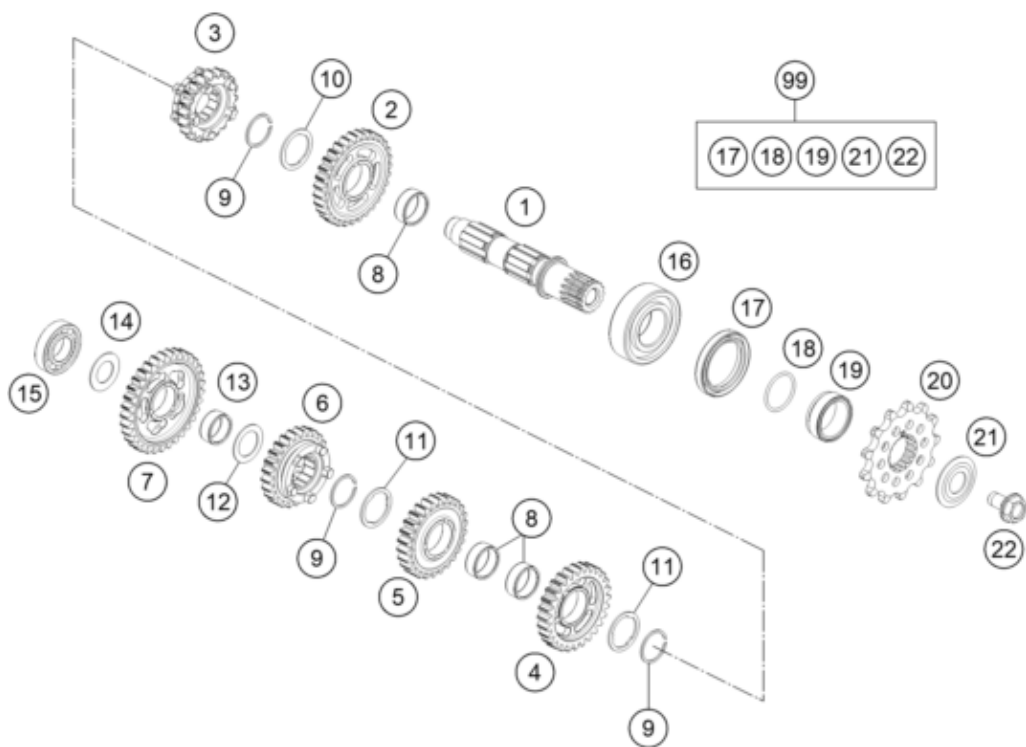

**ACHTUNG !!!**  
Bei Bestellung von Getrieberädern, Markierung beachten.

**CAUTION !!!**  
When ordering transmission gears, check marking.

Pos	Part Number	Description	Additional Text	Quantity
1	50533010100	pinion shaft		1.00
2	50533112000	Idler gear, 2nd gear, teeth=31		1.00
3	50533116000	Sliding gear, 6th gear, teeth=		1.00
4	50533013000	Idler gear, 3rd gear, not=28		1.00
5	50533114000	Idler gear, 4th gear, teeth=26		1.00
6	50533115000	Sliding gear, 5th gear, teeth=		1.00
7	50533111000	Idler gear, 1st gear, teeth=33		1.00
8	0405222611	NEEDLE BEAR.K 22X26X10 DIVIDED		3.00
9	0417024000	CIRCLIP WS24		3.00
10	77733044000	STOP DISC 24X32X1,5		1.00
11	77733043000	STOP DISC 23,4X31X1,5		2.00
12	54833080000	STOP DISC 20,2X30X1		1.00
13	0405202410	NEEDLE BEARING K20X24X10		1.00
14	56033030000	STOP DISC 17,2X30X1		1.00
15	0625160031	GROOVED BALL B. 16003 C4 J1		1.00
16	0625062054	BALL BEARING 6205 C3 NTN		1.00

17	0760324571	SHAFT SEAL RING 32X45X7 BSLNBR	1.00
18	0770230020	O-RING 23,00X2,00 NBR70	1.00
19	50433030000	SPACER BUSHING 12,4 MM	1.00
20	79233029013	Sprocket 13-t	1.00
21	59033034000	Spring washer 17.2X40X1.5	1.00
22	59033029000	HH COLLAR SCREW M10X18 10.9	1.00
99	50533010110	Counter shaft repair kit 125/1	1.00