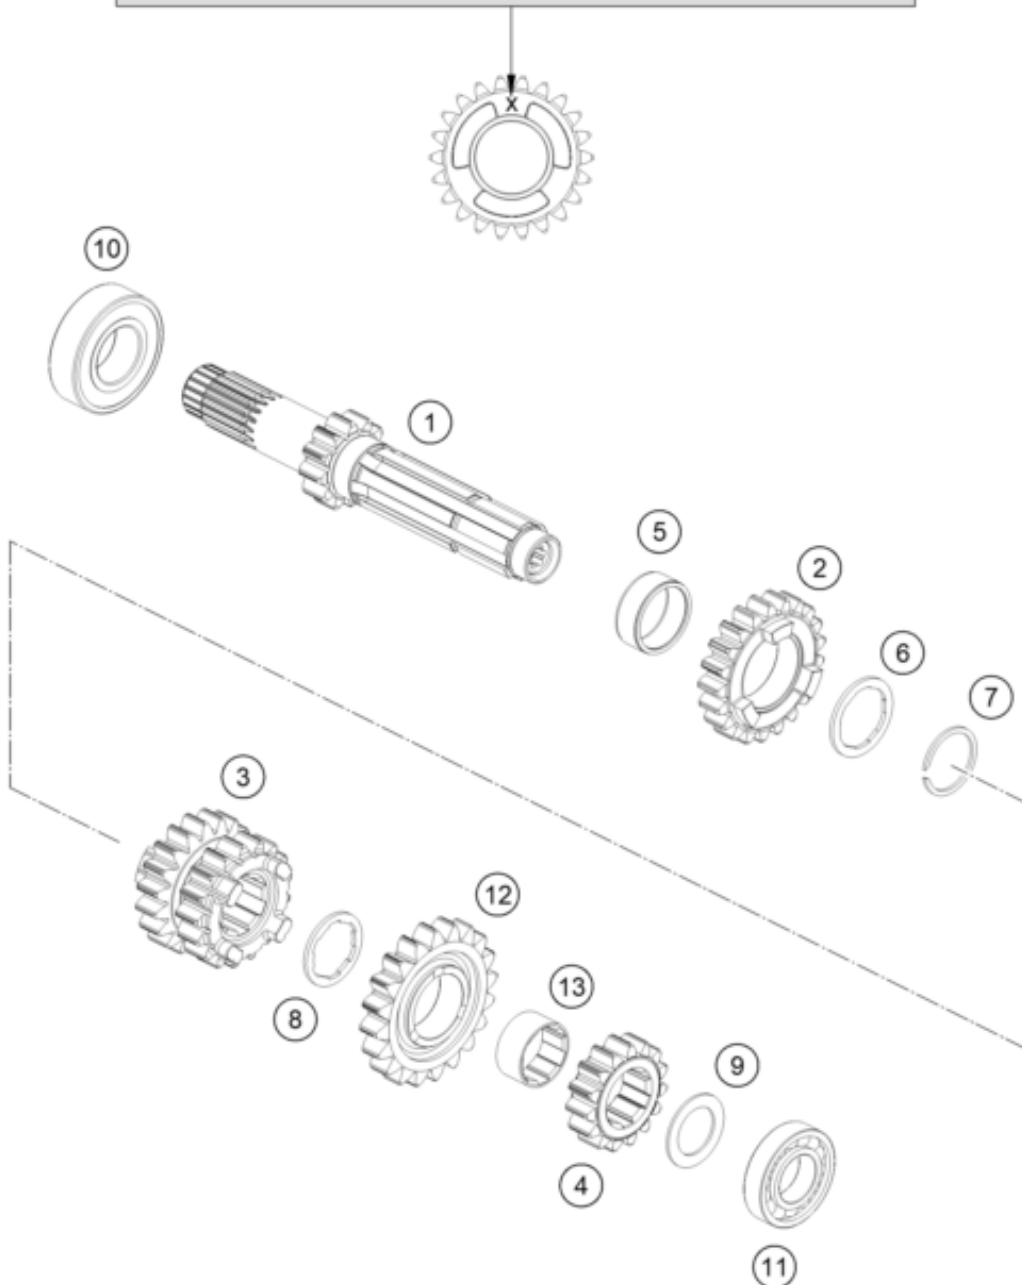

ACHTUNG !!!
Bei Bestellung von Getrieberädern, Markierung beachten.

CAUTION !!!
When ordering transmission gears, check marking.

Pos	Part Number	Description	Additional Text	Quantity
1	50533101000	Drive shaft assy. not=12		1.00
2	50533105000	Idler gear, 5th gear, teeth=21		1.00
3	50533103000	Sliding gear, 3rd/4th gear, te		1.00
4	50533102000	Fixed gear, 2nd gear, teeth=15		1.00
5	0405222611	NEEDLE BEAR.K 22X26X10 DIVIDED		1.00
6	50533034000	Thrust washer		1.00
7	50133090000	LOCK RING 22X1,2		1.00
8	50533033000	Thrust washer		1.00
9	50333041000	STOP DISC 17,2X26X1 B		1.00

10	0625060041	BALL BEARING 6004 TNH C3		1.00
11	0625160031	GROOVED BALL B. 16003 C4 J1		1.00
12	50533106000	Idler gear, 6th gear, teeth=20		1.00
13	50533024000	bushing		1.00