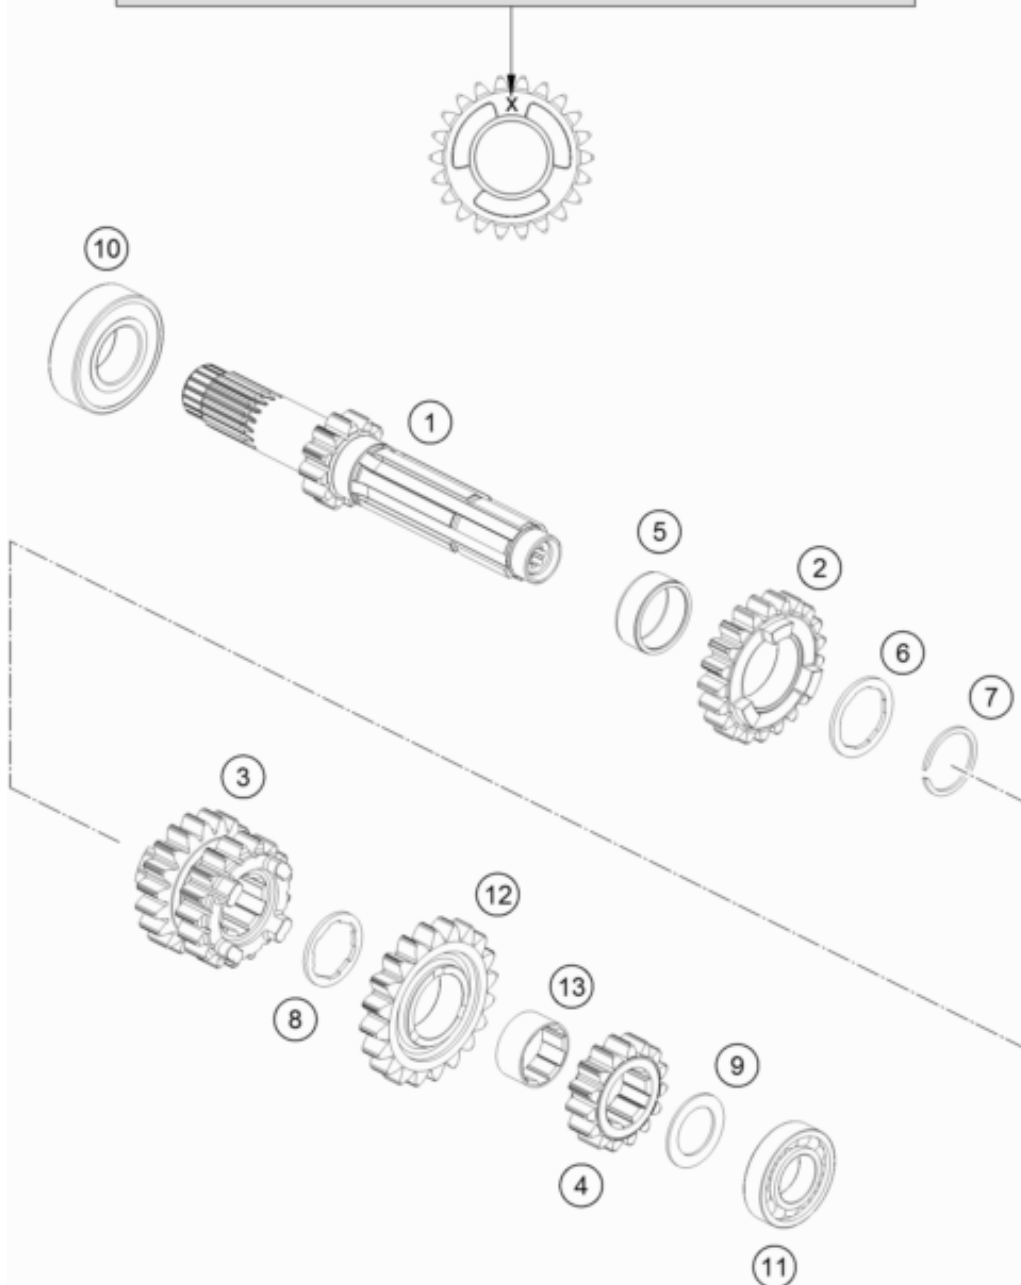

ACHTUNG !!!
Bei Bestellung von Getrieberädern, Markierung beachten.

CAUTION !!!
When ordering transmission gears, check marking.

Pos	Part Number	Description	Additional Text	Quantity
1	50533101000	Drive shaft assy. not=12		1.00
2	50533105000	Idler gear, 5th gear, teeth=21		1.00
3	50533103000	Sliding gear, 3rd/4th gear, te		1.00
4	50533102000	Fixed gear, 2nd gear, teeth=15		1.00
5	0405222611	NEEDLE BEAR.K 22X26X10 DIVIDED		1.00
6	50533034000	Thrust washer		1.00
7	50133090000	LOCK RING 22X1,2		1.00
8	50533033000	Thrust washer		1.00
9	50333041000	STOP DISC 17,2X26X1 B		1.00

10	0625060041	BALL BEARING 6004 TNH C3		1.00
11	0625160031	GROOVED BALL B. 16003 C4 J1		1.00
12	50533106000	Idler gear, 6th gear, teeth=20		1.00
13	50533024000	bushing		1.00