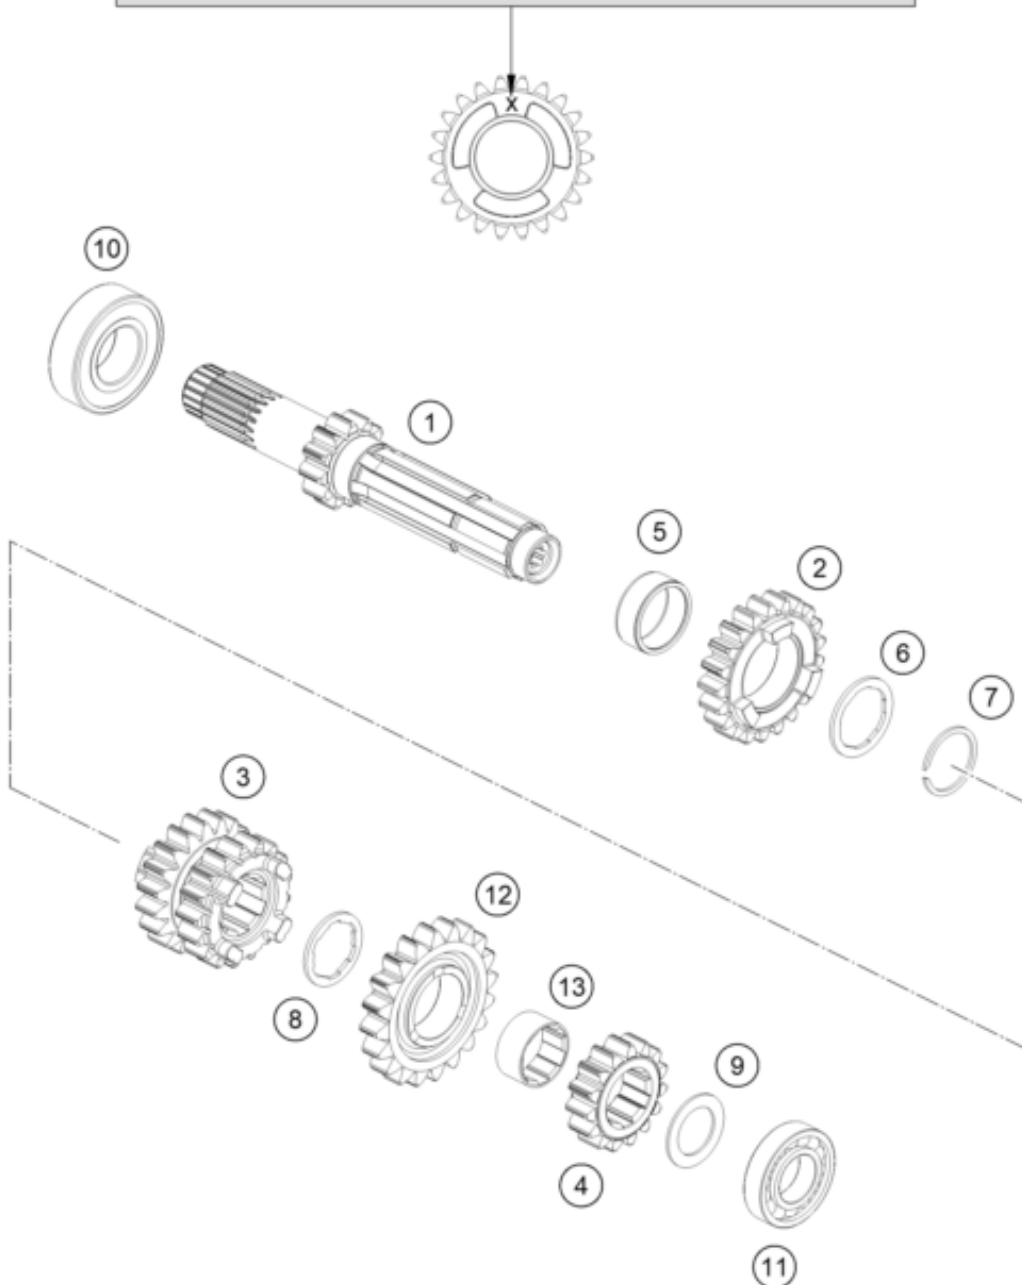

**ACHTUNG !!!**  
Bei Bestellung von Getrieberädern, Markierung beachten.

**CAUTION !!!**  
When ordering transmission gears, check marking.

Pos	Part Number	Description	Additional Text	Quantity
1	50533101000	Drive shaft assy. not=12		1.00
2	50533105000	Idler gear, 5th gear, teeth=21		1.00
3	50533103000	Sliding gear, 3rd/4th gear, te		1.00
4	50533102000	Fixed gear, 2nd gear, teeth=15		1.00
5	0405222611	NEEDLE BEAR.K 22X26X10 DIVIDED		1.00
6	50533034000	Thrust washer		1.00
7	50133090000	LOCK RING 22X1,2		1.00
8	50533033000	Thrust washer		1.00
9	50333041000	STOP DISC 17,2X26X1 B		1.00

10	0625060041	BALL BEARING 6004 TNH C3		1.00
11	0625160031	GROOVED BALL B. 16003 C4 J1		1.00
12	50533106000	Idler gear, 6th gear, teeth=20		1.00
13	50533024000	bushing		1.00