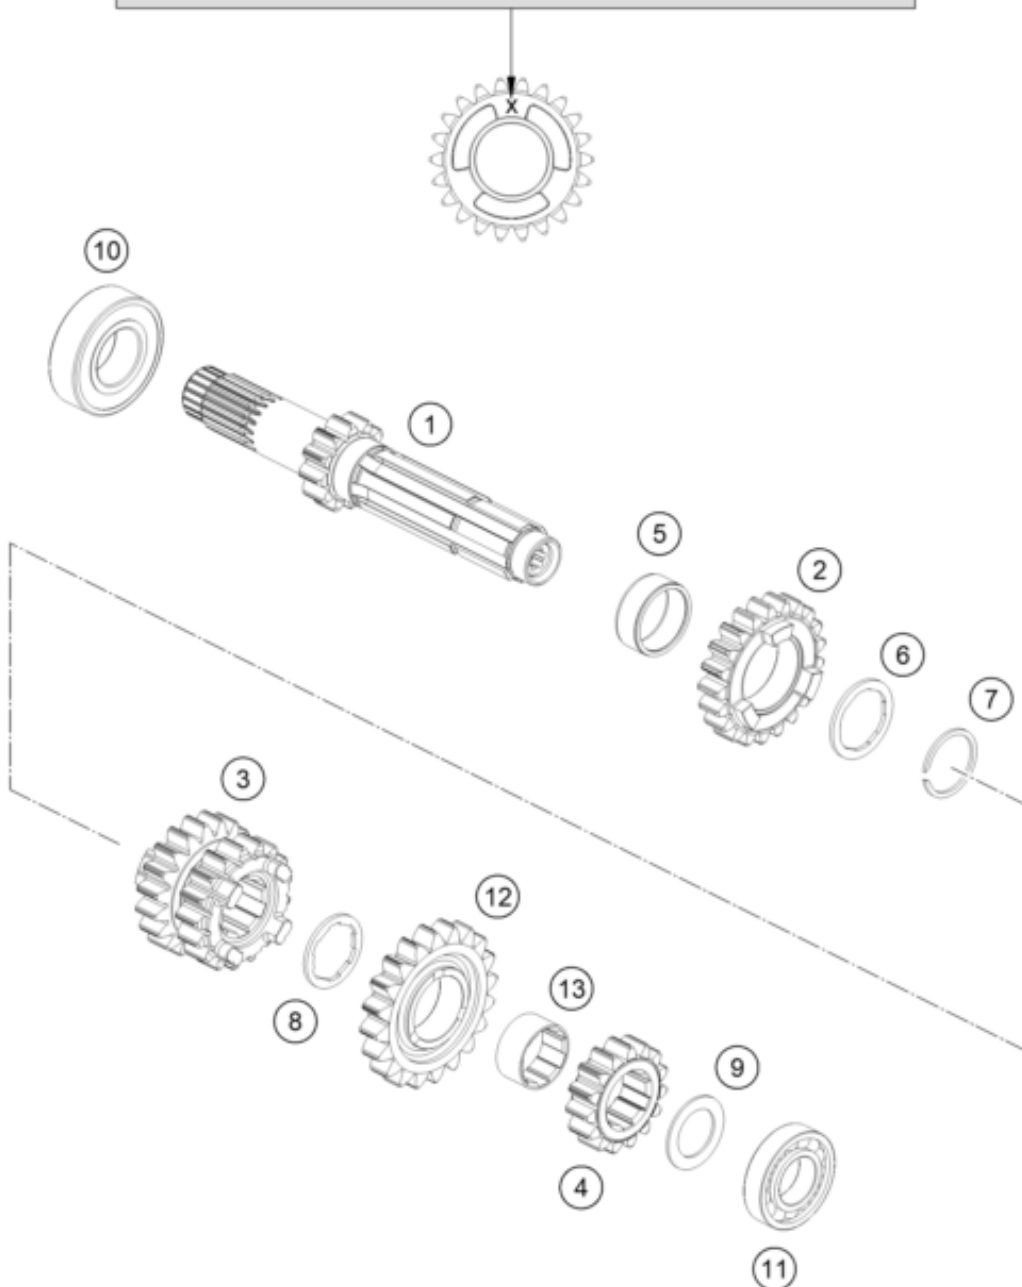

ACHTUNG !!!
Bei Bestellung von Getrieberädern, Markierung beachten.

CAUTION !!!
When ordering transmission gears, check marking.

Pos	Part Number	Description	Additional Text	Quantity
1	50533101000	Drive shaft assy. not=12		1.00
2	50533105000	Idler gear, 5th gear, teeth=21		1.00
3	50533103000	Sliding gear, 3rd/4th gear, te		1.00
4	50533102000	Fixed gear, 2nd gear, teeth=15		1.00
5	0405222611	NEEDLE BEAR.K 22X26X10 DIVIDED		1.00
6	50533034000	Thrust washer		1.00
7	50133090000	LOCK RING 22X1,2		1.00
8	50533033000	Thrust washer		1.00
9	50333041000	STOP DISC 17,2X26X1 B		1.00

10	0625060041	BALL BEARING 6004 TNH C3		1.00
11	0625160031	GROOVED BALL B. 16003 C4 J1		1.00
12	50533106000	Idler gear, 6th gear, teeth=20		1.00
13	50533024000	bushing		1.00