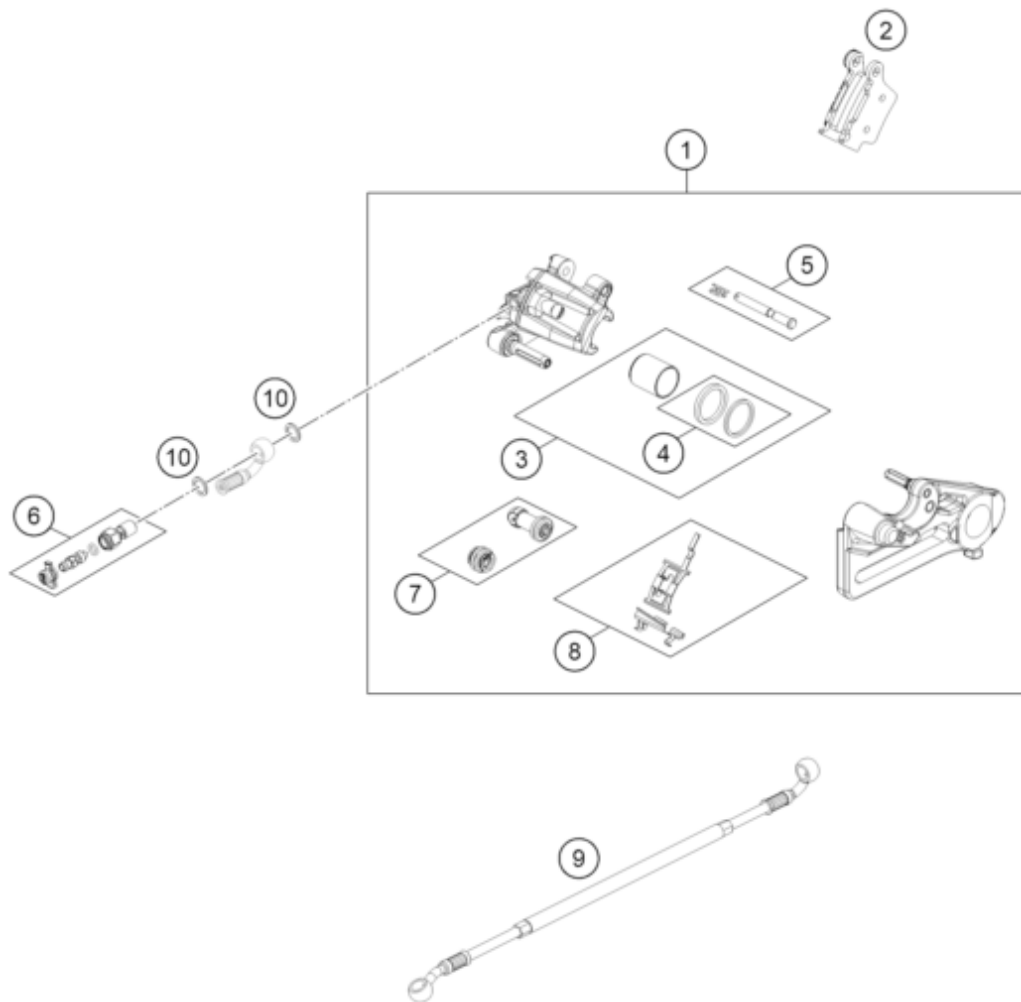

ACHTUNG !!!
Nur für Magura!

!

CAUTION !!!
For Magura only!

Pos	Part Number	Description	Additional Text	Quantity
1	25013080001	Brake caliper rear TC/FC - wit		1.00
2	24013090000	Brake pads rear		1.00
2	79013090000	BRAKE PAD REAR TOYO B204		0.00
2	54813090300	BRAKE PAD SET REAR TOYO		0.00
3	24013019000	Piston 24mm		1.00
4	24013021000	Seal ring kit 24mm		1.00
5	24013017000	safety pin cpl.		1.00
6	24013094000	bleeder screw		1.00
7	24013022000	Cup set		1.00
8	24013085000	Retaining spring		1.00
9	25013072000	brake hose rear		1.00
10	59413013050	COPPER GASKET		2.00