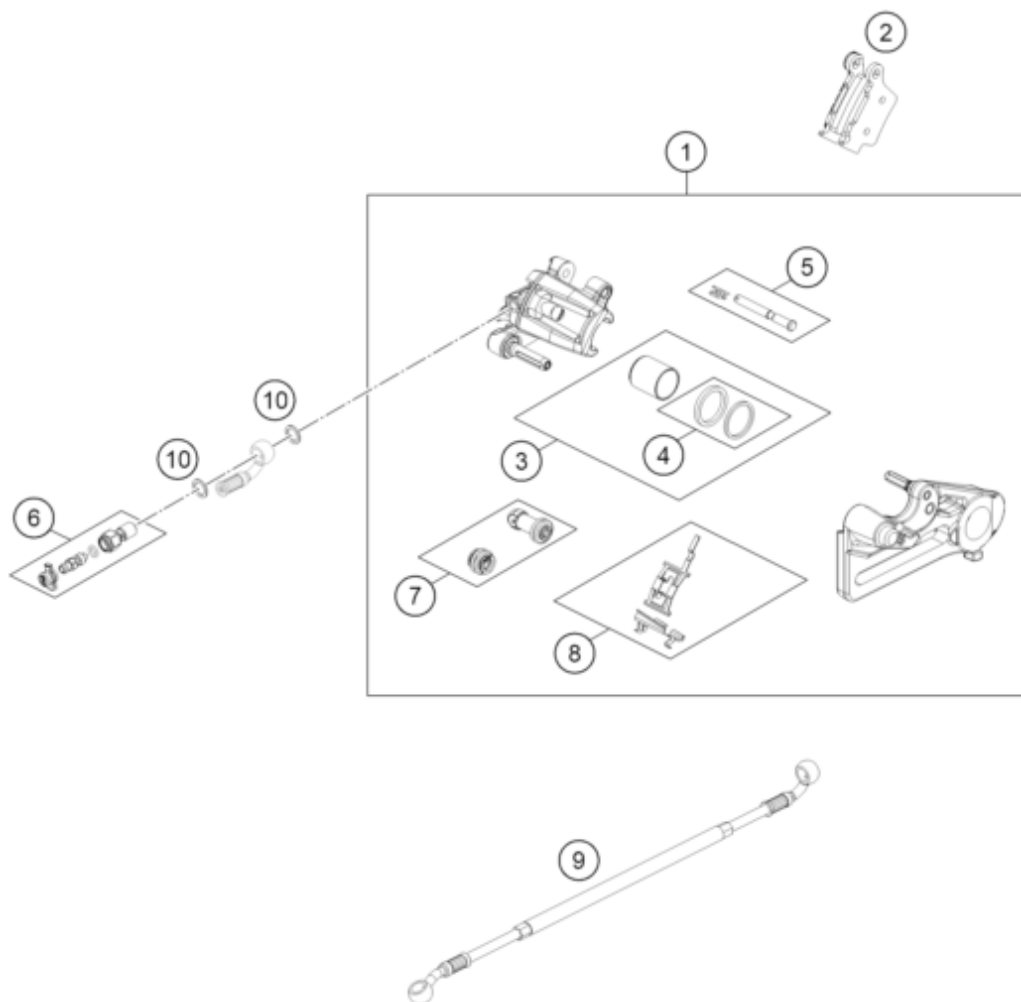

ACHTUNG !!!
Nur für Magura!

CAUTION !!!
For Magura only!

Pos	Part Number	Description	Additional Text	Quantity
1	25013080001	Brake caliper rear TC/FC - wit		1.00
2	24013090000	Brake pads rear		1.00
2	79013090000	BRAKE PAD REAR TOYO B204		0.00
2	54813090300	BRAKE PAD SET REAR TOYO		0.00
3	24013019000	Piston 24mm		1.00
4	24013021000	Seal ring kit 24mm		1.00
5	24013017000	safety pin cpl.		1.00
6	24013094000	bleeder screw		1.00
7	24013022000	Cup set		1.00
8	24013085000	Retaining spring		1.00
9	25013072000	brake hose rear		1.00
10	59413013050	COPPER GASKET		2.00