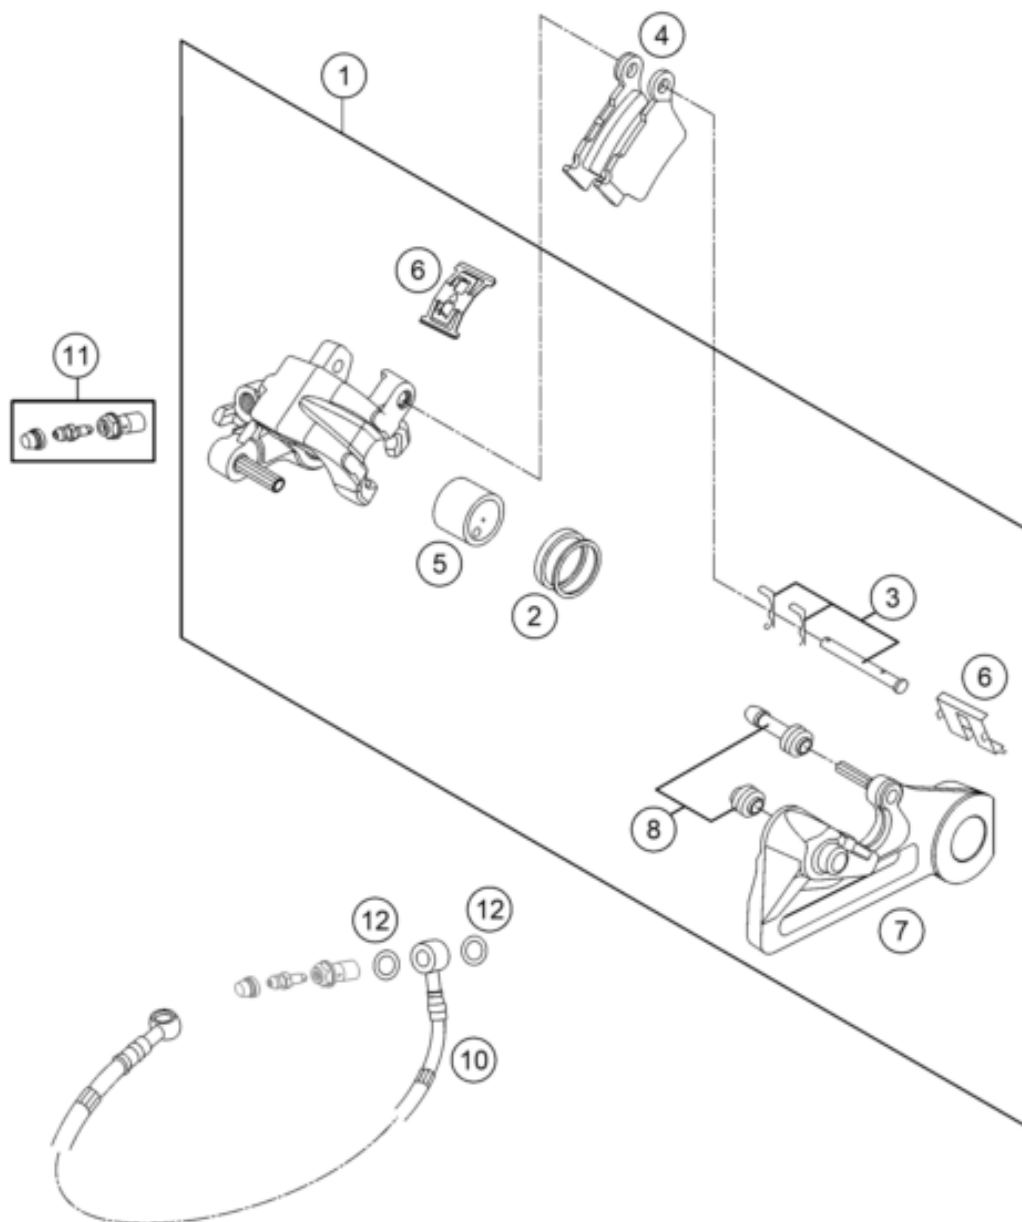

**ACHTUNG !!!**  
Nur für Brembo!

**CAUTION !!!**  
For Brembo only!

Pos	Part Number	Description	Additional Text	Quantity
1	77713080001	BRAKE CAL. REAR - WITHOUT PADS		1.00
2	50313081200	REPAIR KIT SEALING RINGS 26MM		1.00
3	54813082000	Bolt set for brake caliper 03		1.00
4	54813090300	BRAKE PAD SET REAR TOYO		0.00
4	79013090000	BRAKE PAD REAR TOYO B204		1.00
5	77713083000	BRAKE PISTON 26MM 2013		1.00
6	54813018000	Retaining spring set 2003		1.00
7	77713075000	BRAKE CALIPER BRACKET REAR		1.00
8	54613218100	CUP SET SHORT		1.00
10	77213070300	Rear Brakehose		1.00
11	62513020000	BLEEDER SCREW CPL. 05		1.00

12	0603100141	sealing ring DIN 7603 10x14x1	ONLY FOR LC4 ADVENTURE	2.00
----	------------	-------------------------------	---------------------------	------