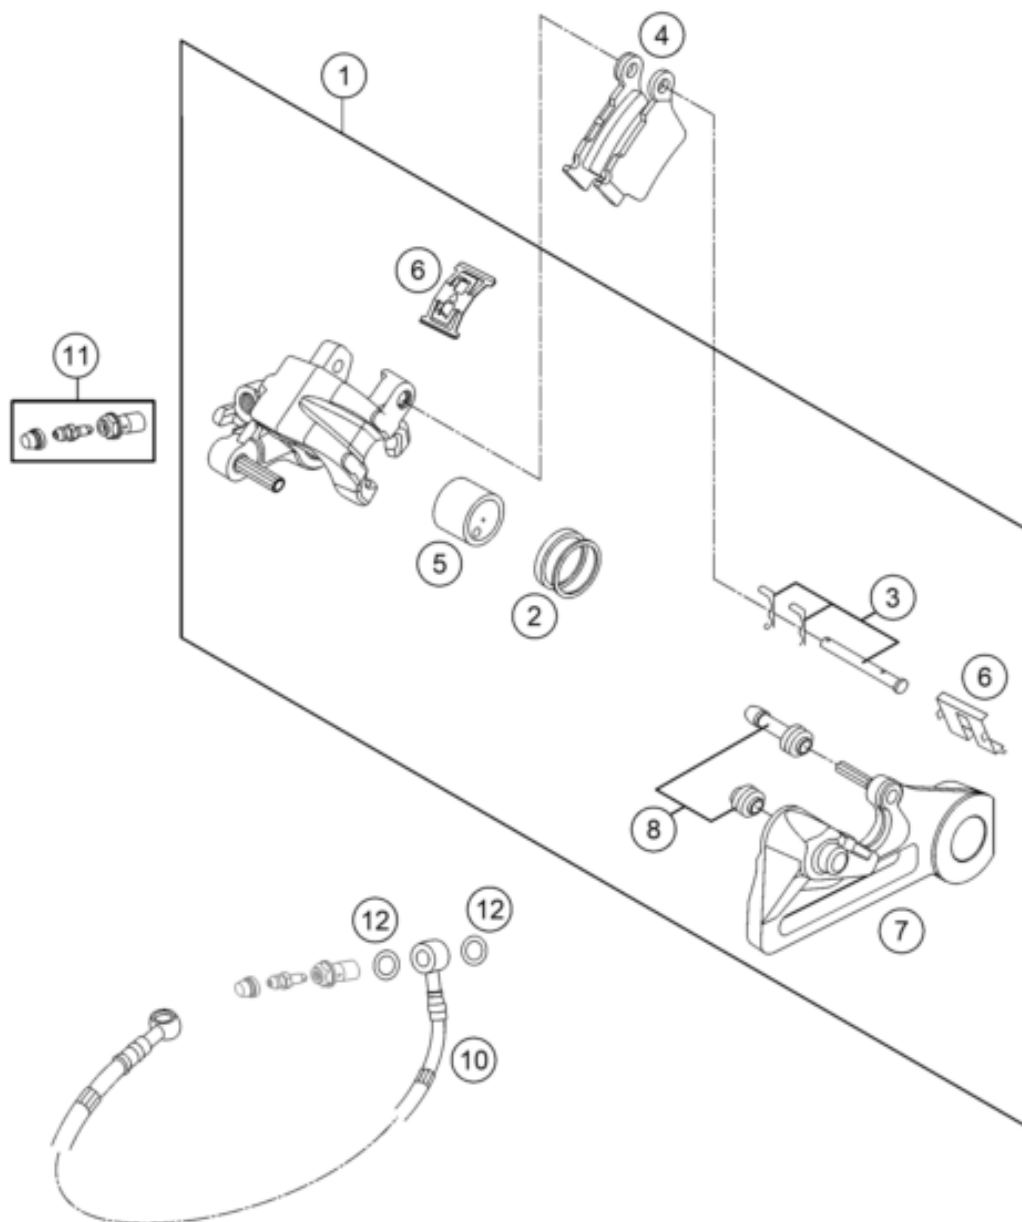

ACHTUNG !!!
Nur für Brembo!

CAUTION !!!
For Brembo only!

Pos	Part Number	Description	Additional Text	Quantity
1	77713080001	BRAKE CAL. REAR - WITHOUT PADS		1.00
2	50313081200	REPAIR KIT SEALING RINGS 26MM		1.00
3	54813082000	Bolt set for brake caliper 03		1.00
4	54813090300	BRAKE PAD SET REAR TOYO		0.00
4	79013090000	BRAKE PAD REAR TOYO B204		1.00
5	77713083000	BRAKE PISTON 26MM 2013		1.00
6	54813018000	Retaining spring set 2003		1.00
7	77713075000	BRAKE CALIPER BRACKET REAR		1.00
8	54613218100	CUP SET SHORT		1.00
10	77213070300	Rear Brakehose		1.00
11	62513020000	BLEEDER SCREW CPL. 05		1.00

12	0603100141	sealing ring DIN 7603 10x14x1	ONLY FOR LC4 ADVENTURE	2.00
----	------------	-------------------------------	---------------------------	------