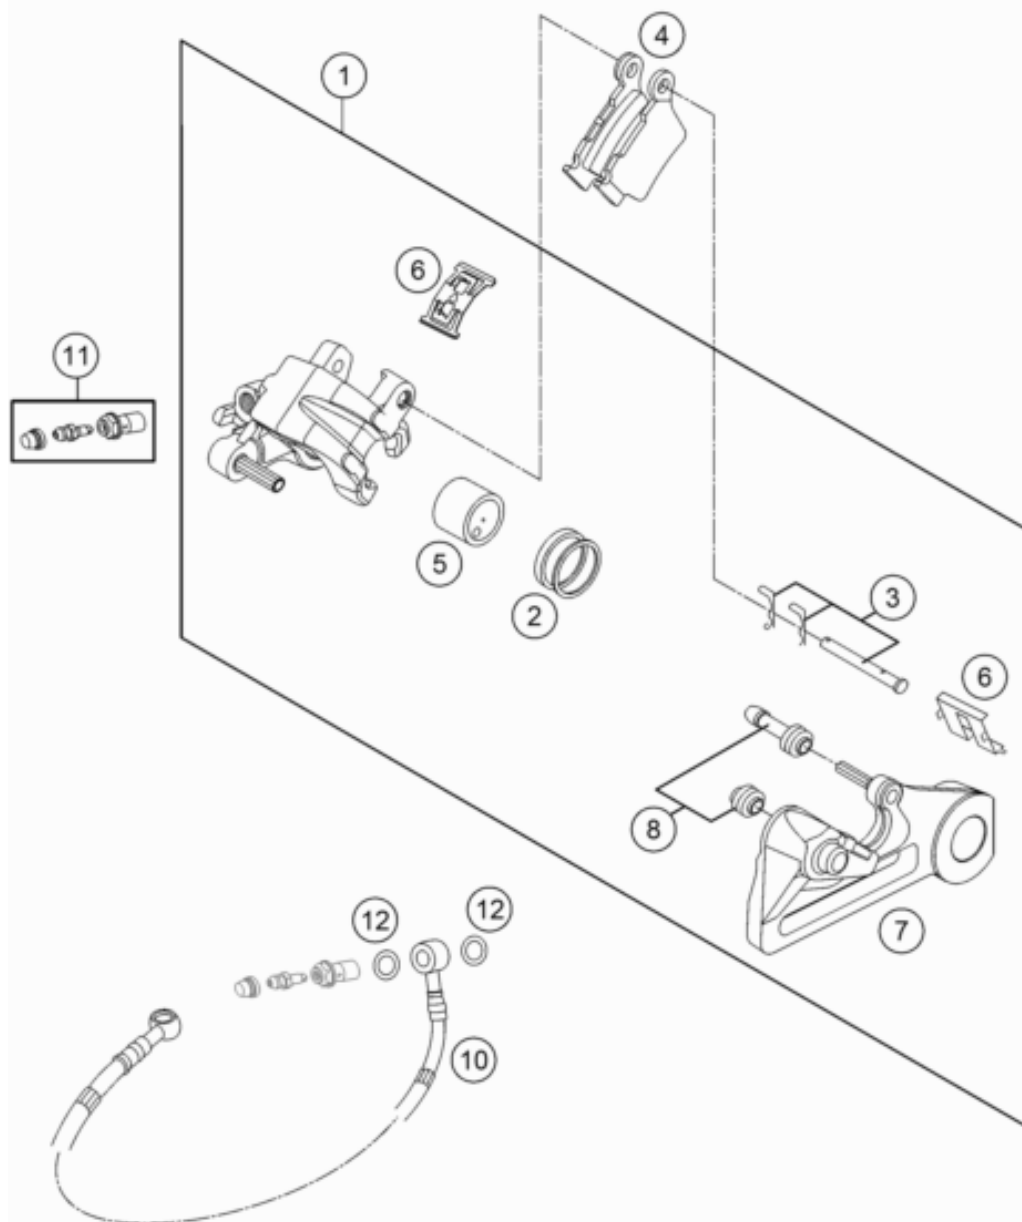

ACHTUNG !!!
Nur für Brembo!

CAUTION !!!
For Brembo only!

Pos	Part Number	Description	Additional Text	Quantity
1	77713080001	BRAKE CAL. REAR - WITHOUT PADS		1.00
2	50313081200	REPAIR KIT SEALING RINGS 26MM		1.00
3	54813082000	Bolt set for brake caliper 03		1.00
4	54813090300	BRAKE PAD SET REAR TOYO		0.00
4	79013090000	BRAKE PAD REAR TOYO B204		1.00
5	77713083000	BRAKE PISTON 26MM 2013		1.00
6	54813018000	Retaining spring set 2003		1.00
7	77713075000	BRAKE CALIPER BRACKET REAR		1.00
8	54613218100	CUP SET SHORT		1.00
10	77213070300	Rear Brakehose		1.00
11	62513020000	BLEEDER SCREW CPL. 05		1.00

12	0603100141	sealing ring DIN 7603 10x14x1	ONLY FOR LC4 ADVENTURE	2.00
----	------------	-------------------------------	---------------------------	------