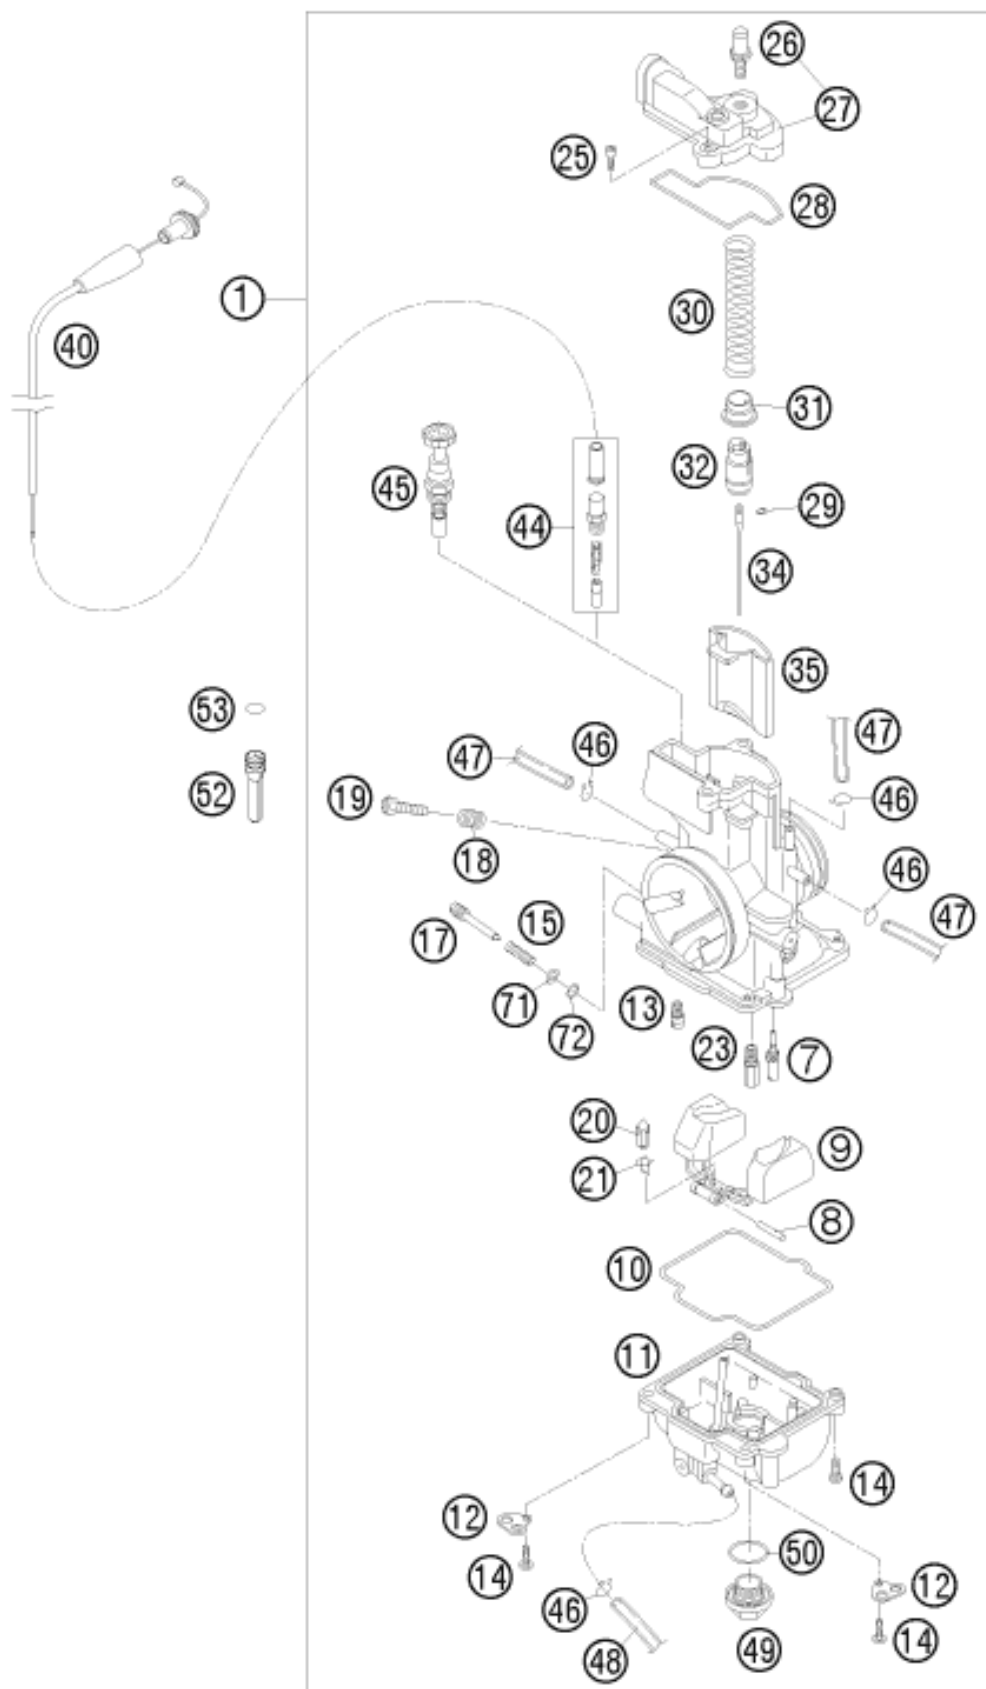

ACHTUNG !!!
Vor dem Einbau des Vergasers,
Bedüsung kontrollieren.

CAUTION !!!
Before mounting the carburetor,
check the jetting.

Pos	Part Number	Description	Additional Text	Quantity
1	54831201044	CARB. KEIH. PWK 36S AG FK26 08	ONLY FOR EXC-E EU	1.00
7	54831007138	IDLE JET SIZE 38X38 KEIHIN		0.00
7	54531607035	IDLE JET 35 KEIHIN	125/200 EXC	0.00
7	54531607038	IDLE JET 38 KEIHIN	450-650 FE+FS	0.00
7	54531607040	IDLE JET 40 KEIHIN	450 SMR	0.00
7	54531607042	IDLE JET 42 KEIHIN	525 SMR	0.00
7	54531607045	IDLE JET 45 KEIHIN	200 MXC/EXC-USA	0.00
7	54531607048	IDLE JET 48 KEIHIN	125 SX	0.00
7	54531607050	IDLE JET 50 KEIHIN		0.00
8	57331008000	ARM PIN FLOAT		1.00
9	57331009000	FLOAT CPL.		1.00
10	54831010000	GASKET FLOAT CHAMBER		1.00
11	54831011000	FLOAT CHAMBER PWK38-S AG		1.00
12	54531612100	RETAINING PLATE FOR BLEEDER		2.00
13	54831051050	STARTER JET 50 KEIHIN		0.00
13	54831051085	STARTER JET 85 KEIHIN		0.00
14	0016040163	HH COLLAR SCREW M 4X16 WS=6		4.00
15	54531615000	SPRING FOR ADJUSTMENT SCREW		1.00
17	54831017000	STOP SCREW CPL.		1.00
18	54631118000	SPRING		1.00
19	54631219100	ADJUSTMENT SCREW M 5		1.00
20	54631220000	FLOAT NEEDLE		1.00
21	54531621000	CLAMP		1.00
23	54531623115	MAIN JET 115 KEIHIN		0.00
23	54531623150	MAIN JET 150 KEIHIN		0.00
23	54531623152	MAIN JET 152 KEIHIN		0.00
23	54531623155	MAIN JET 155 KEIHIN		0.00
23	54531623158	MAIN JET 158 KEIHIN		0.00
23	54531623160	MAIN JET 160 KEIHIN	MXC, EXC	0.00
23	54531623162	MAIN JET 162 KEIHIN		0.00
23	54531623165	MAIN JET 165 KEIHIN	SX	0.00
23	54531623168	MAIN JET 168 KEIHIN	SX	0.00
23	54531623170	MAIN JET 170 KEIHIN		0.00
23	54531623172	MAIN JET 172 KEIHIN		0.00
23	54531623175	MAIN JET 175 KEIHIN	250 EXC EU+AUS, 300 MXC, EXC	0.00
25	54831025000	SPECIAL-AH-SCREW M 4X12		2.00
26	54831029000	THROTTLE CALBE HOLDER M6X0,75		1.00
27	54831127000	CARBURETOR COVER PWK36-S AG	MXC, EXC	1.00
28	54831028000	GASKET FOR CARBURETOR COVER		1.00
29	54531629000	CLIP FOR JET NEEDLE		1.00
30	54831030000	SLIDING SPRING		1.00
31	54631231000	SPRING CAP		1.00
32	54631232000	NIPPLE		1.00
34	54831034100	JET NEEDLE KEIHIN N84K		0.00
34	54731134600	JET NEEDLE KEIHIN N2ZG 08		0.00
34	54731134700	JET NEEDLE KEIHIN N2ZH 08		0.00
34	54731134100	JET NEEDLE KEIHIN N2ZW 08		0.00
34	54731134200	JET NEEDLE KEIHIN N2ZJ 08		0.00
34	54731134800	JET NEEDLE KEIHIN N2ZK 08		0.00