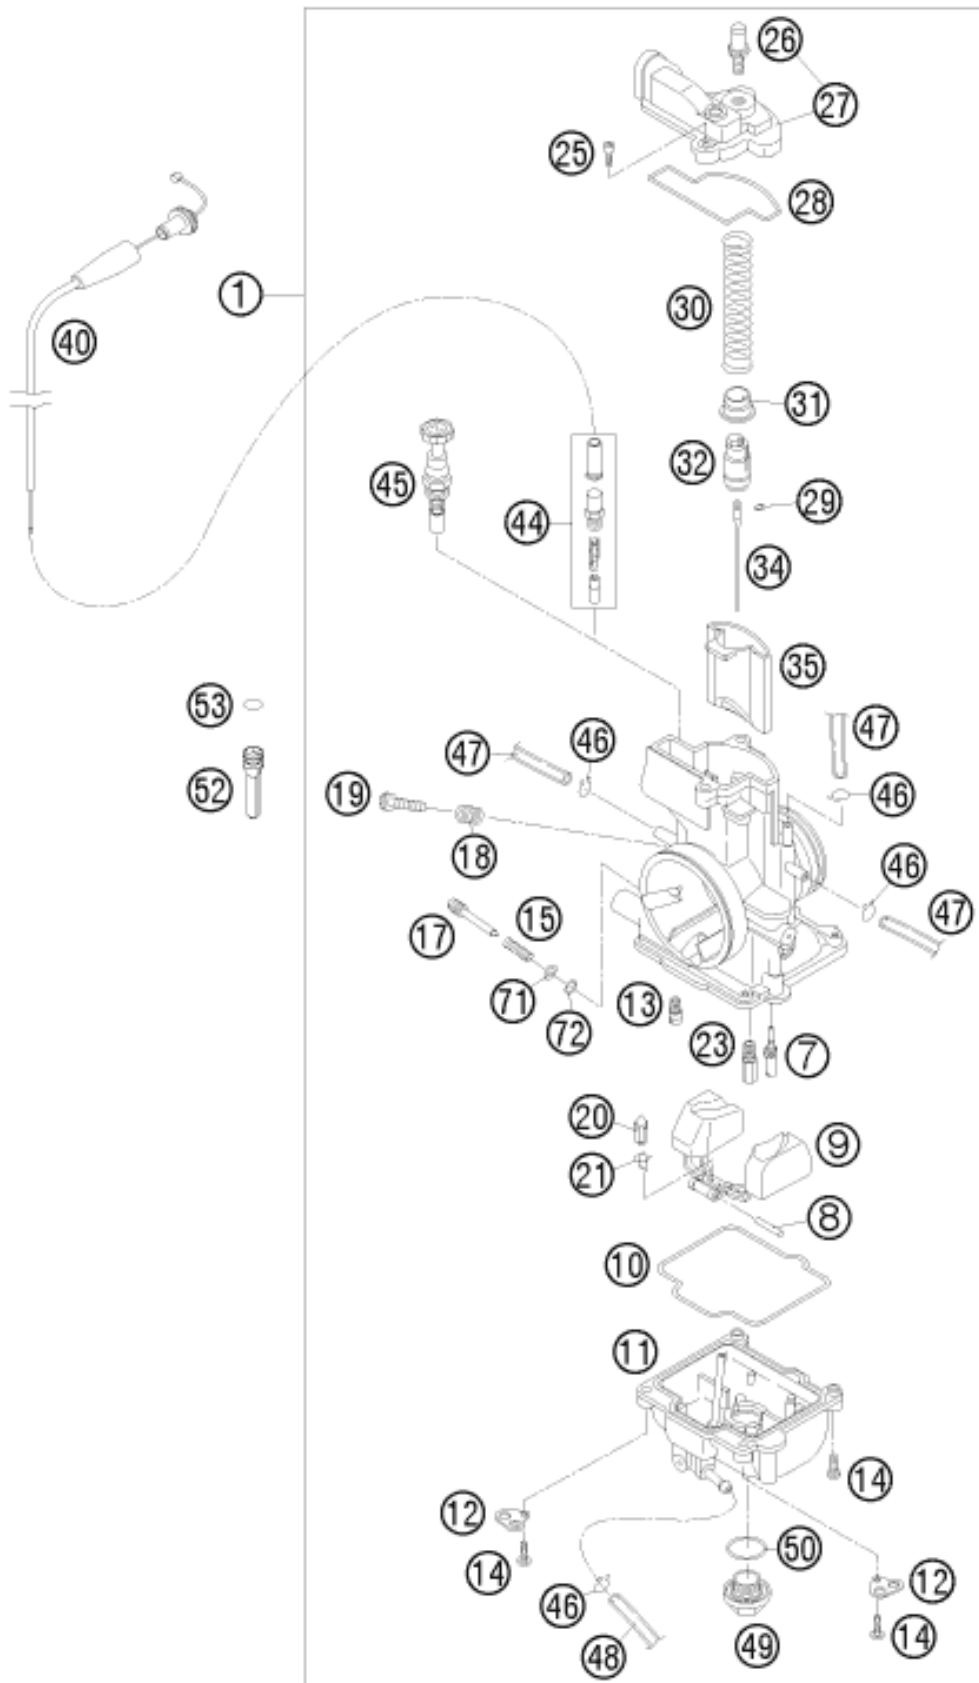

ACHTUNG !!!
Vor dem Einbau des Vergasers,
Bedüsung kontrollieren.

CAUTION !!!
Before mounting the carburetor,
check the jetting.

Pos	Part Number	Description	Additional Text	Quantity
1	54831101944	CARBURETOR KEIHIN PWK36S AG 08	ONLY FOR EXC EU	0.00
7	54831007138	IDLE JET SIZE 38X38 KEIHIN		0.00
7	54531607035	IDLE JET 35 KEIHIN	125/200 EXC	0.00
7	54531607038	IDLE JET 38 KEIHIN	450-650 FE+FS	0.00
7	54531607040	IDLE JET 40 KEIHIN	450 SMR	0.00
7	54531607042	IDLE JET 42 KEIHIN	525 SMR	0.00
7	54531607045	IDLE JET 45 KEIHIN	200 MXC/EXC-USA	0.00
7	54531607048	IDLE JET 48 KEIHIN	125 SX	0.00
7	54531607050	IDLE JET 50 KEIHIN		0.00
8	57331008000	ARM PIN FLOAT		1.00
9	57331009000	FLOAT CPL.		1.00
10	54831010000	GASKET FLOAT CHAMBER		1.00
11	54831011000	FLOAT CHAMBER PWK38-S AG		1.00
12	54531612100	RETAINING PLATE FOR BLEEDER		2.00
13	54831051050	STARTER JET 50 KEIHIN		0.00
13	54831051085	STARTER JET 85 KEIHIN		0.00
14	0016040163	HH COLLAR SCREW M 4X16 WS=6		4.00
15	54531615000	SPRING FOR ADJUSTMENT SCREW		1.00
17	54831017000	STOP SCREW CPL.		1.00
18	54631118000	SPRING		1.00
19	54631219100	ADJUSTMENT SCREW M 5		1.00
20	54631220000	FLOAT NEEDLE		1.00
21	54531621000	CLAMP		1.00
23	54531623115	MAIN JET 115 KEIHIN		0.00
23	54531623150	MAIN JET 150 KEIHIN		0.00
23	54531623152	MAIN JET 152 KEIHIN		0.00
23	54531623155	MAIN JET 155 KEIHIN		0.00
23	54531623158	MAIN JET 158 KEIHIN		0.00
23	54531623160	MAIN JET 160 KEIHIN	MXC, EXC	0.00
23	54531623162	MAIN JET 162 KEIHIN		0.00
23	54531623165	MAIN JET 165 KEIHIN	SX	0.00
23	54531623168	MAIN JET 168 KEIHIN	SX	0.00
23	54531623170	MAIN JET 170 KEIHIN		0.00
23	54531623172	MAIN JET 172 KEIHIN		0.00
23	54531623175	MAIN JET 175 KEIHIN	250 EXC EU+AUS, 300 MXC, EXC	0.00
25	54831025000	SPECIAL-AH-SCREW M 4X12		2.00
26	54831029000	THROTTLE CALBE HOLDER M6X0,75		1.00
27	54831127000	CARBURETOR COVER PWK36-S AG	MXC, EXC	1.00
28	54831028000	GASKET FOR CARBURETOR COVER		1.00
29	54531629000	CLIP FOR JET NEEDLE		1.00
30	54831030000	SLIDING SPRING		1.00
31	54631231000	SPRING CAP		1.00
32	54631232000	NIPPLE		1.00
34	54831034100	JET NEEDLE KEIHIN N84K		0.00
34	54831035300	JET NEEDLE KEIHIN N8RE 06		0.00
34	54831035000	JET NEEDLE KEIHIN N8RF 06		0.00
34	54831035100	JET NEEDLE KEIHIN N8RG 06		0.00
34	54831035400	JET NEEDLE KEIHIN N8RH 06		0.00
34	54831035500	JET NEEDLE KEIHIN N8RW 07		0.00