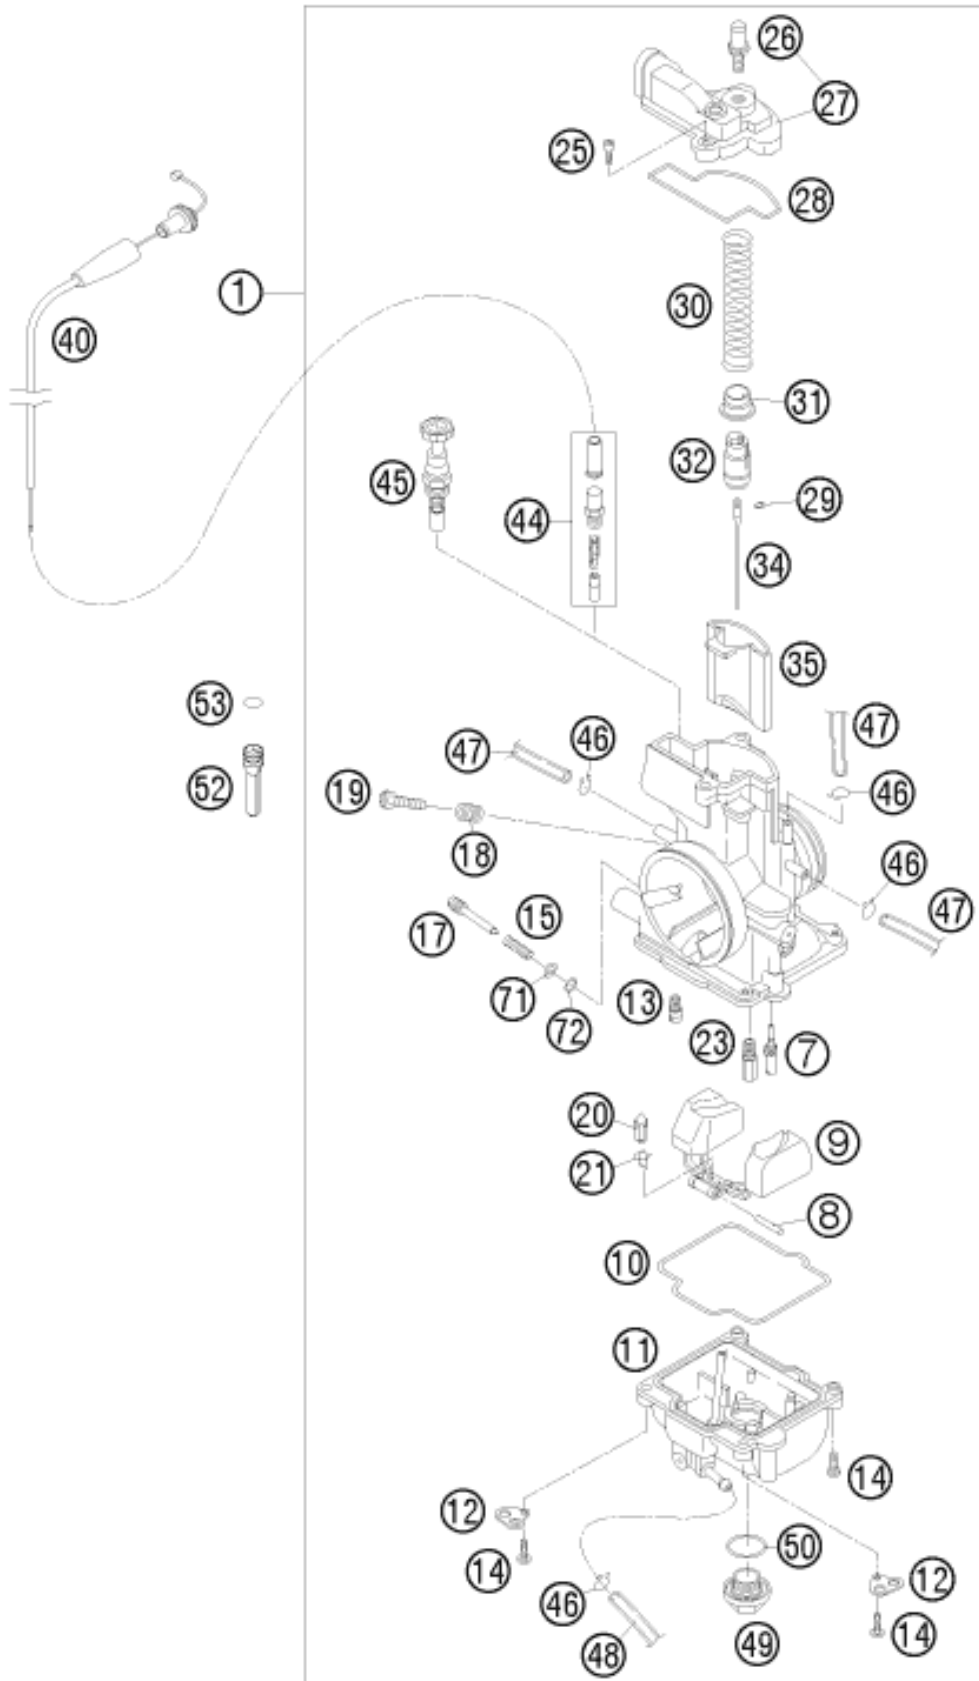

ACHTUNG !!!
Vor dem Einbau des Vergasers,
Bedüsung kontrollieren.

CAUTION !!!
Before mounting the carburetor,
check the jetting.

Pos	Part Number	Description	Additional Text	Quantity
1	54831101944	CARBURETOR KEIHIN PWK36S AG 08	ONLY FOR EXC EU	0.00
7	54831007138	IDLE JET SIZE 38X38 KEIHIN		0.00
7	54531607035	IDLE JET 35 KEIHIN	125/200 EXC	0.00
7	54531607038	IDLE JET 38 KEIHIN	450-650 FE+FS	0.00
7	54531607040	IDLE JET 40 KEIHIN	450 SMR	0.00
7	54531607042	IDLE JET 42 KEIHIN	525 SMR	0.00
7	54531607045	IDLE JET 45 KEIHIN	200 MXC/EXC-USA	0.00
7	54531607048	IDLE JET 48 KEIHIN	125 SX	0.00
7	54531607050	IDLE JET 50 KEIHIN		0.00
8	57331008000	ARM PIN FLOAT		1.00
9	57331009000	FLOAT CPL.		1.00
10	54831010000	GASKET FLOAT CHAMBER		1.00
11	54831011000	FLOAT CHAMBER PWK38-S AG		1.00
12	54531612100	RETAINING PLATE FOR BLEEDER		2.00
13	54831051050	STARTER JET 50 KEIHIN		0.00
13	54831051085	STARTER JET 85 KEIHIN		0.00
14	0016040163	HH COLLAR SCREW M 4X16 WS=6		4.00
15	54531615000	SPRING FOR ADJUSTMENT SCREW		1.00
17	54831017000	STOP SCREW CPL.		1.00
18	54631118000	SPRING		1.00
19	54631219100	ADJUSTMENT SCREW M 5		1.00
20	54631220000	FLOAT NEEDLE		1.00
21	54531621000	CLAMP		1.00
23	54531623115	MAIN JET 115 KEIHIN		0.00
23	54531623150	MAIN JET 150 KEIHIN		0.00
23	54531623152	MAIN JET 152 KEIHIN		0.00
23	54531623155	MAIN JET 155 KEIHIN		0.00
23	54531623158	MAIN JET 158 KEIHIN		0.00
23	54531623160	MAIN JET 160 KEIHIN	MXC, EXC	0.00
23	54531623162	MAIN JET 162 KEIHIN		0.00
23	54531623165	MAIN JET 165 KEIHIN	SX	0.00
23	54531623168	MAIN JET 168 KEIHIN	SX	0.00
23	54531623170	MAIN JET 170 KEIHIN		0.00
23	54531623172	MAIN JET 172 KEIHIN		0.00
23	54531623175	MAIN JET 175 KEIHIN	250 EXC EU+AUS, 300 MXC, EXC	0.00
25	54831025000	SPECIAL-AH-SCREW M 4X12		2.00
26	54831029000	THROTTLE CALBE HOLDER M6X0,75		1.00
27	54831127000	CARBURETOR COVER PWK36-S AG	MXC, EXC	1.00
28	54831028000	GASKET FOR CARBURETOR COVER		1.00
29	54531629000	CLIP FOR JET NEEDLE		1.00
30	54831030000	SLIDING SPRING		1.00
31	54631231000	SPRING CAP		1.00
32	54631232000	NIPPLE		1.00
34	54831034100	JET NEEDLE KEIHIN N84K		0.00
34	54831035300	JET NEEDLE KEIHIN N8RE 06		0.00
34	54831035000	JET NEEDLE KEIHIN N8RF 06		0.00
34	54831035100	JET NEEDLE KEIHIN N8RG 06		0.00
34	54831035400	JET NEEDLE KEIHIN N8RH 06		0.00
34	54831035500	JET NEEDLE KEIHIN N8RW 07		0.00