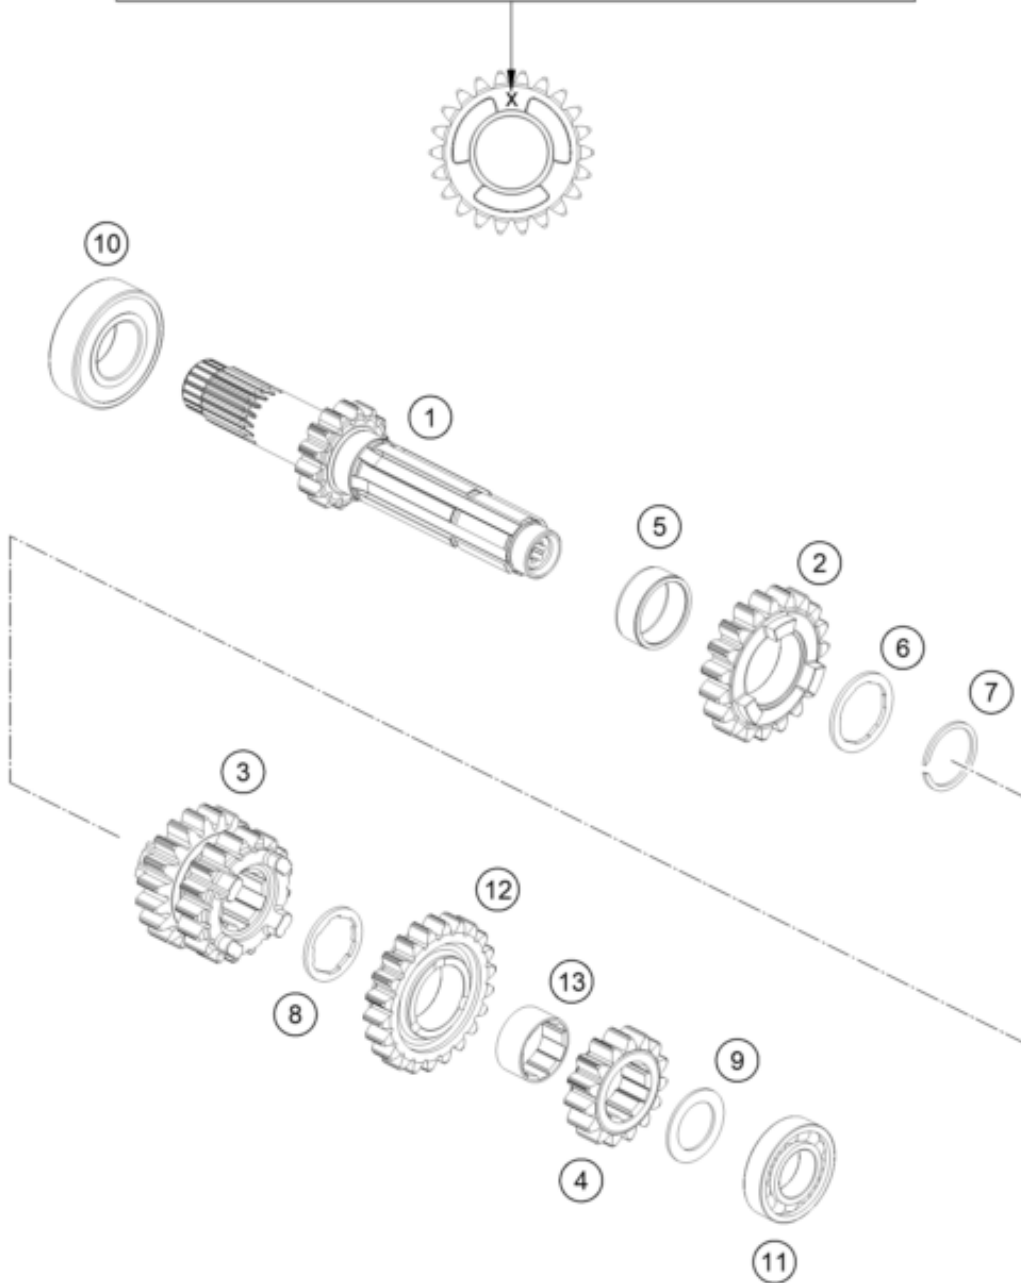

**ACHTUNG !!!**  
Bei Bestellung von Getrieberädern, Markierung beachten.

**CAUTION !!!**  
When ordering transmission gears, check marking.

Pos	Part Number	Description	Additional Text	Quantity
1	50533001000	Drive Shaft Assy. not=14		1.00
2	50533005000	Idler gear, 5th gear, teeth=19		1.00
3	50533003000	Sliding gear, 3rd/4th gear, te		1.00
4	50533002000	Fixed gear, 2nd gear, teeth=15		1.00
5	0405222611	NEEDLE BEAR.K 22X26X10 DIVIDED		1.00
6	50533034000	Thrust washer		1.00
7	50133090000	LOCK RING 22X1,2		1.00
8	50533033000	Thrust washer		1.00
9	50333041000	STOP DISC 17,2X26X1 B		1.00

10	0625060041	BALL BEARING 6004 TNH C3		1.00
11	0625160031	GROOVED BALL B. 16003 C4 J1		1.00
12	50533006000	Idler gear, 6th gear, teeth=22		1.00
13	50533024000	bushing		1.00