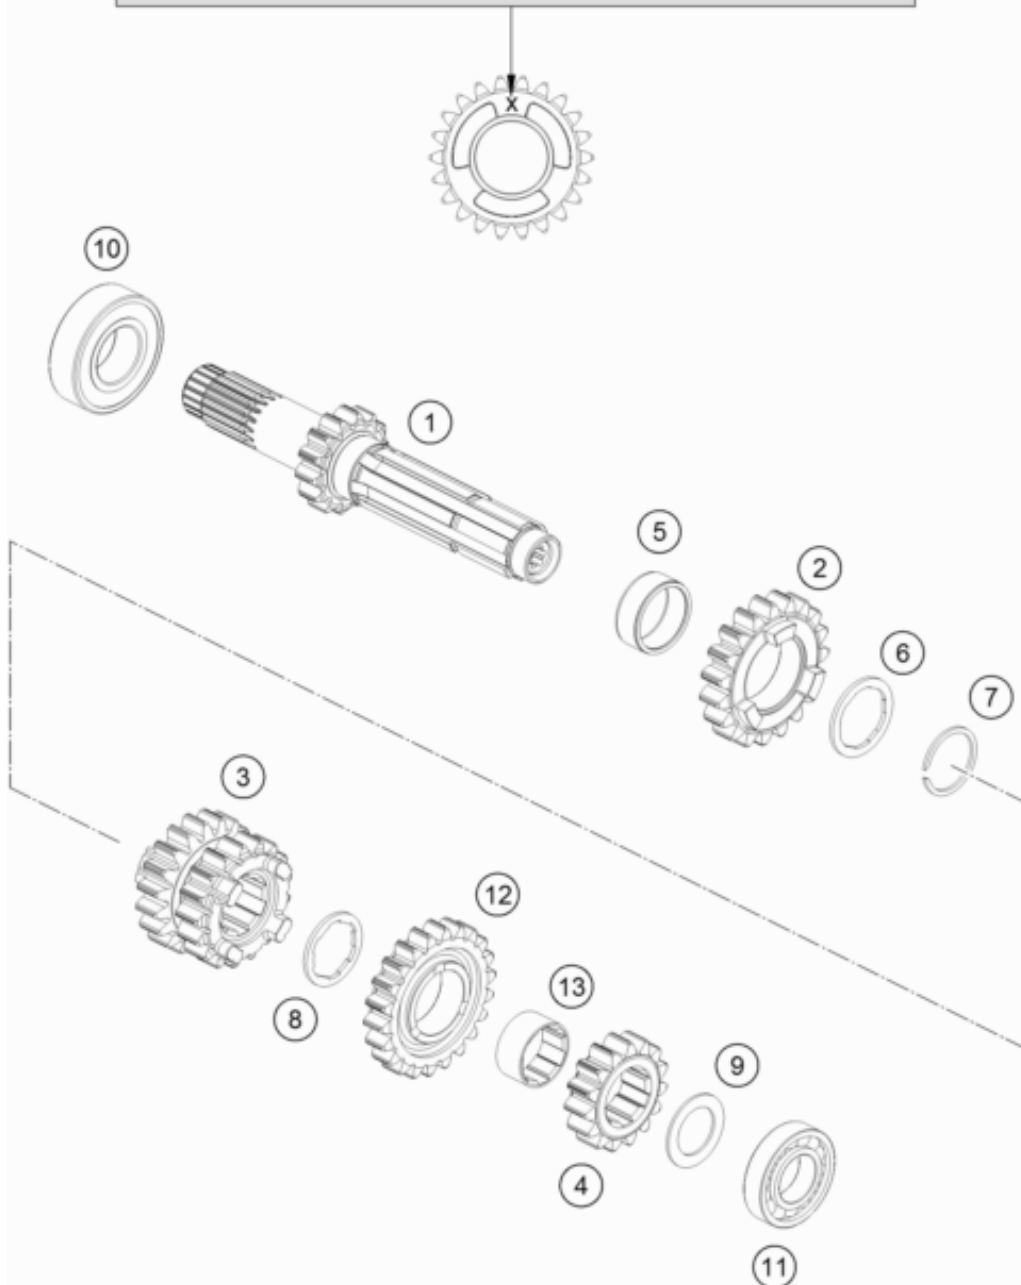

**ACHTUNG !!!**  
Bei Bestellung von Getrieberädern, Markierung beachten.

**CAUTION !!!**  
When ordering transmission gears, check marking.

Pos	Part Number	Description	Additional Text	Quantity
1	50533001000	Drive Shaft Assy. not=14		1.00
2	50533005000	Idler gear, 5th gear, teeth=19		1.00
3	50533003000	Sliding gear, 3rd/4th gear, te		1.00
4	50533002000	Fixed gear, 2nd gear, teeth=15		1.00
5	0405222611	NEEDLE BEAR.K 22X26X10 DIVIDED		1.00
6	50533034000	Thrust washer		1.00
7	50133090000	LOCK RING 22X1,2		1.00
8	50533033000	Thrust washer		1.00
9	50333041000	STOP DISC 17,2X26X1 B		1.00

10	0625060041	BALL BEARING 6004 TNH C3		1.00
11	0625160031	GROOVED BALL B. 16003 C4 J1		1.00
12	50533006000	Idler gear, 6th gear, teeth=22		1.00
13	50533024000	bushing		1.00