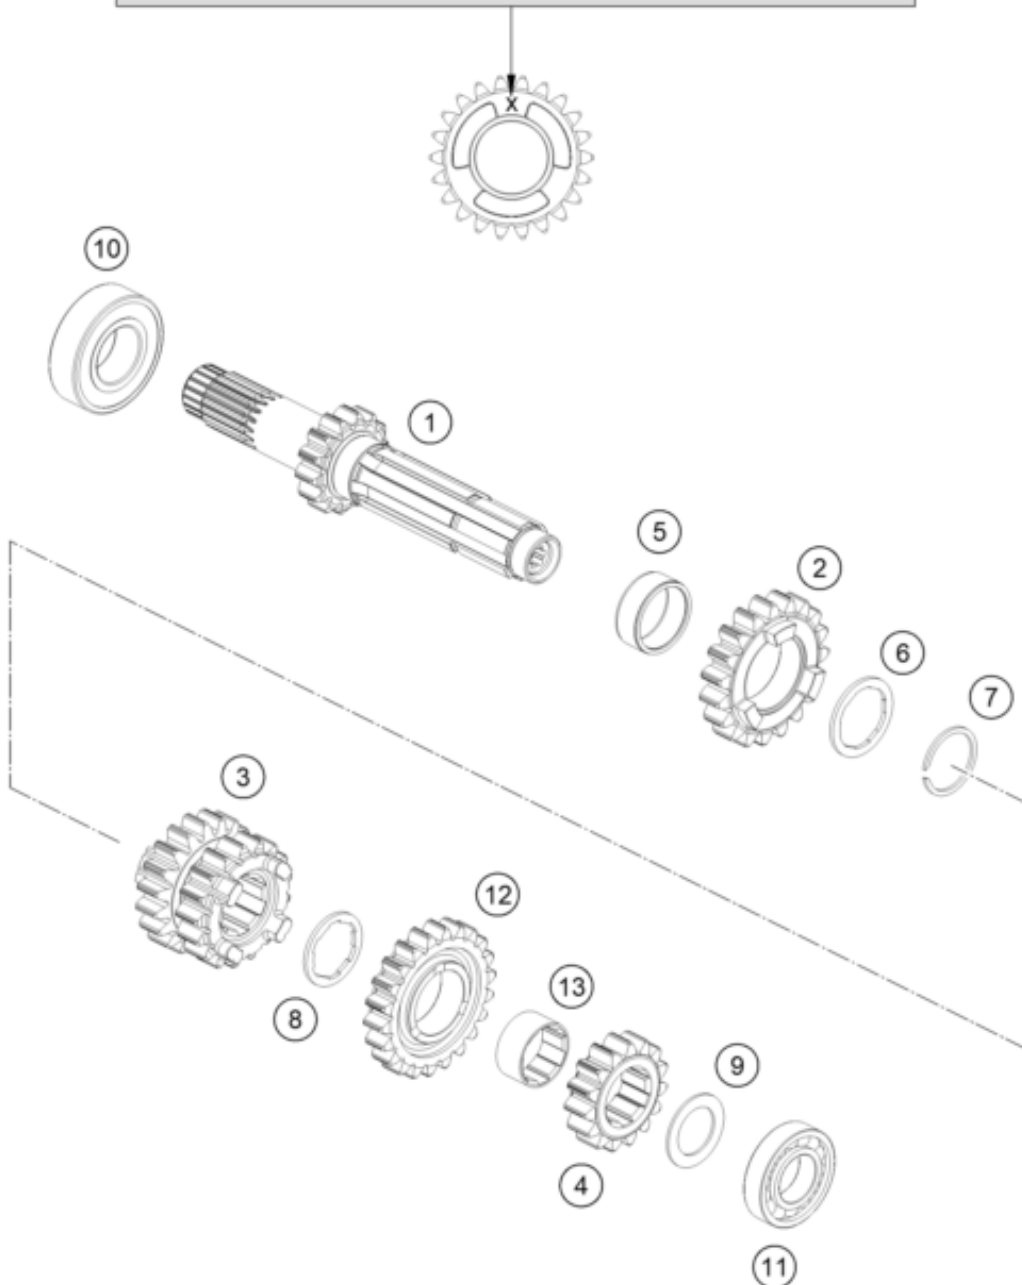

ACHTUNG !!!
Bei Bestellung von Getrieberädern, Markierung beachten.

CAUTION !!!
When ordering transmission gears, check marking.

Pos	Part Number	Description	Additional Text	Quantity
1	50533001000	Drive Shaft Assy. not=14		1.00
2	50533005000	Idler gear, 5th gear, teeth=19		1.00
3	50533003000	Sliding gear, 3rd/4th gear, te		1.00
4	50533002000	Fixed gear, 2nd gear, teeth=15		1.00
5	0405222611	NEEDLE BEAR.K 22X26X10 DIVIDED		1.00
6	50533034000	Thrust washer		1.00
7	50133090000	LOCK RING 22X1,2		1.00
8	50533033000	Thrust washer		1.00
9	50333041000	STOP DISC 17,2X26X1 B		1.00

10	0625060041	BALL BEARING 6004 TNH C3		1.00
11	0625160031	GROOVED BALL B. 16003 C4 J1		1.00
12	50533006000	Idler gear, 6th gear, teeth=22		1.00
13	50533024000	bushing		1.00