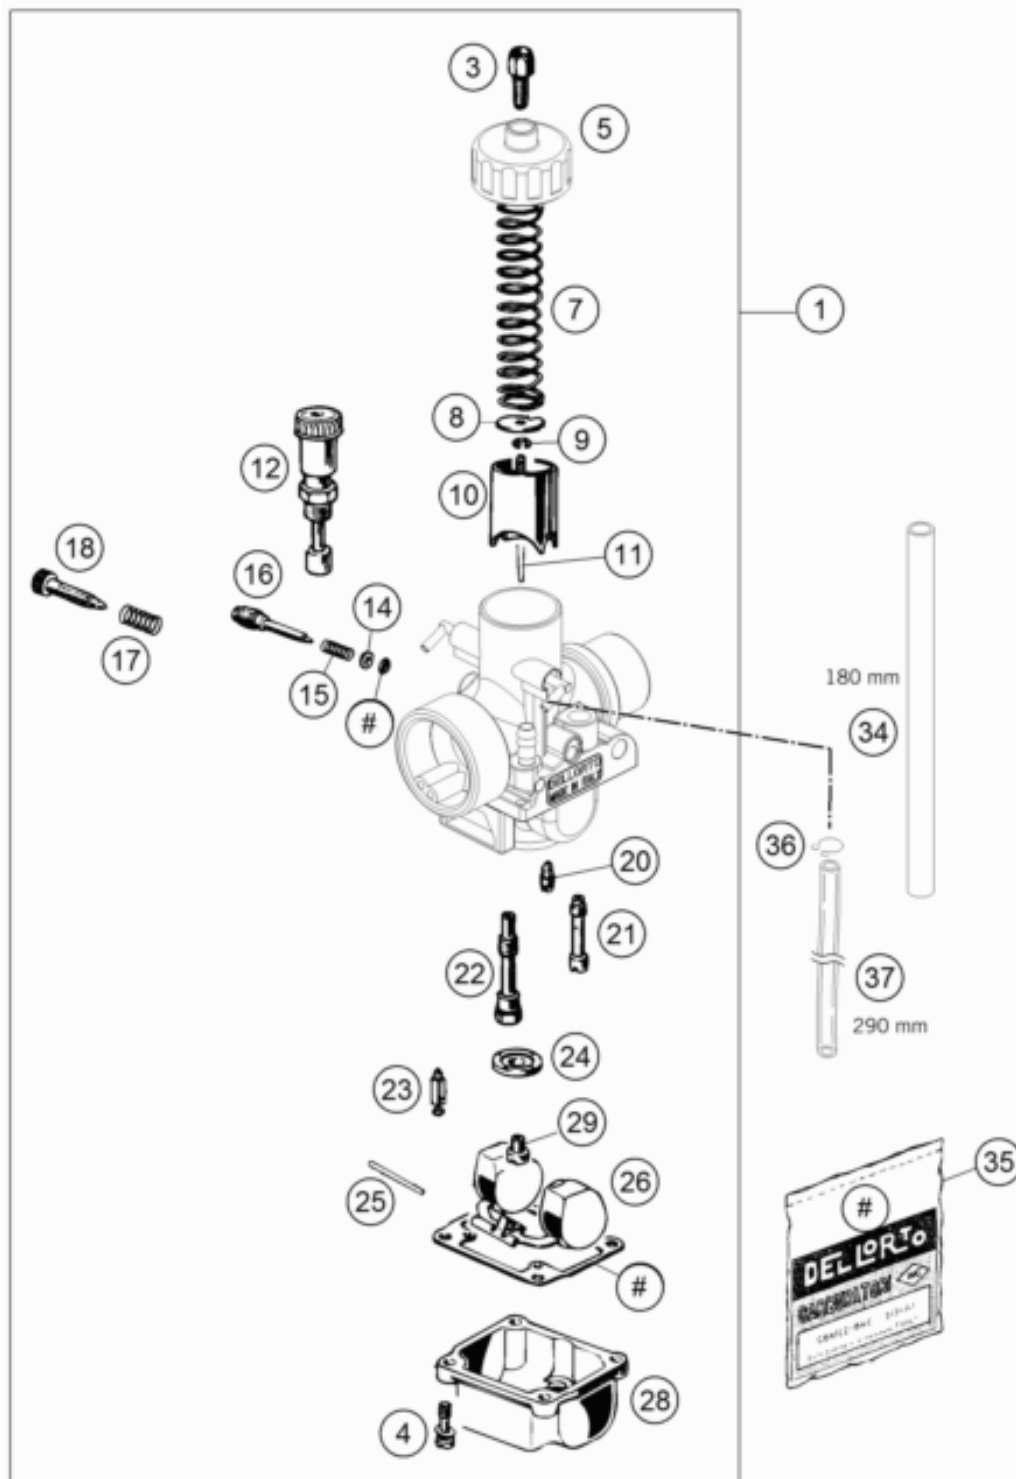

ACHTUNG !!!
Vor dem Einbau des Vergasers,
Bedüsung kontrollieren.

CAUTION !!!
Before mounting the carburetor,
check the jetting.

| Pos | Part Number | Description | Additional Text | Quantity |
|-----|-------------|-----------------------------|-------------------|----------|
| 1 | 45231101000 | Carburetor PHBG 19 BS | CHECK THE JETTING | 1.00 |
| 3 | 57031525000 | ADJUSTMENT SCREW M6X0,75 | | 1.00 |
| 4 | 0016040163 | HH COLLAR SCREW M 4X16 WS=6 | | 4.00 |
| 5 | 45231027000 | Carburetor Cover | | 1.00 |
| 7 | 45131030000 | SPRING DELLORTO | | 1.00 |
| 8 | 45131109000 | RETAINING SPRING DELLORTO | | 1.00 |