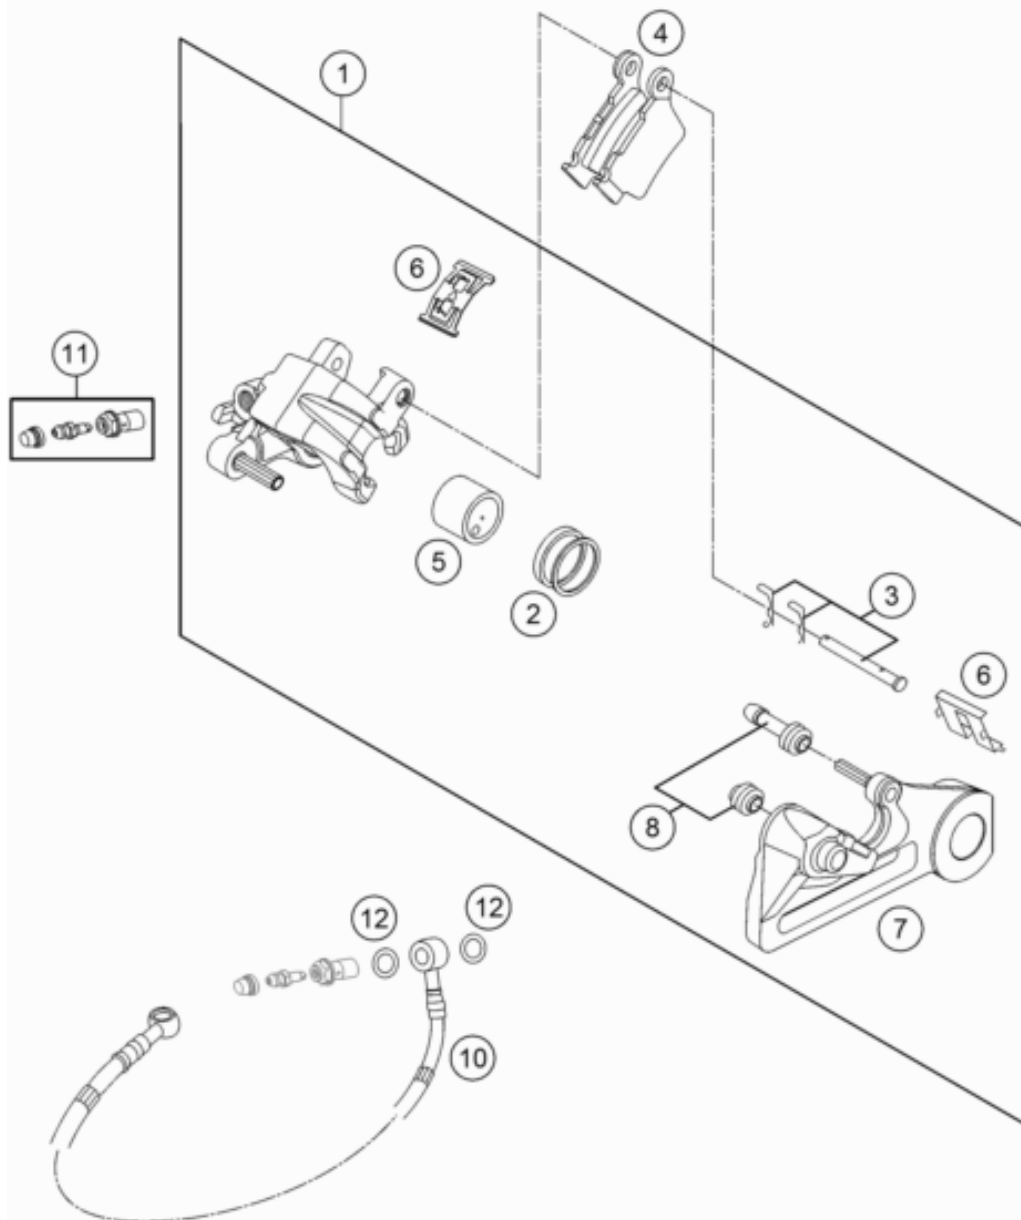

ACHTUNG !!!
Nur für Brembo!

CAUTION !!!
For Brembo only!

Pos	Part Number	Description	Additional Text	Quantity
1	77713080001	BRAKE CAL. REAR - WITHOUT PADS		1.00
2	50313081200	REPAIR KIT SEALING RINGS 26MM		1.00
3	54813082000	Bolt set for brake caliper 03		1.00
4	54813090300	BRAKE PAD SET REAR TOYO		0.00
4	79013090000	BRAKE PAD REAR TOYO B204		1.00
5	77713083000	BRAKE PISTON 26MM 2013		1.00
6	54813018000	Retaining spring set 2003		1.00
7	77713075000	BRAKE CALIPER BRACKET REAR		1.00
8	54613218100	CUP SET SHORT		1.00
10*	77213070300	Rear Brakehose		1.00
11	62513020000	BLEEDER SCREW CPL. 05		1.00

12	0603100141	sealing ring DIN 7603 10x14x1	ONLY FOR LC4 ADVENTURE	2.00
----	------------	-------------------------------	---------------------------	------

* = New part