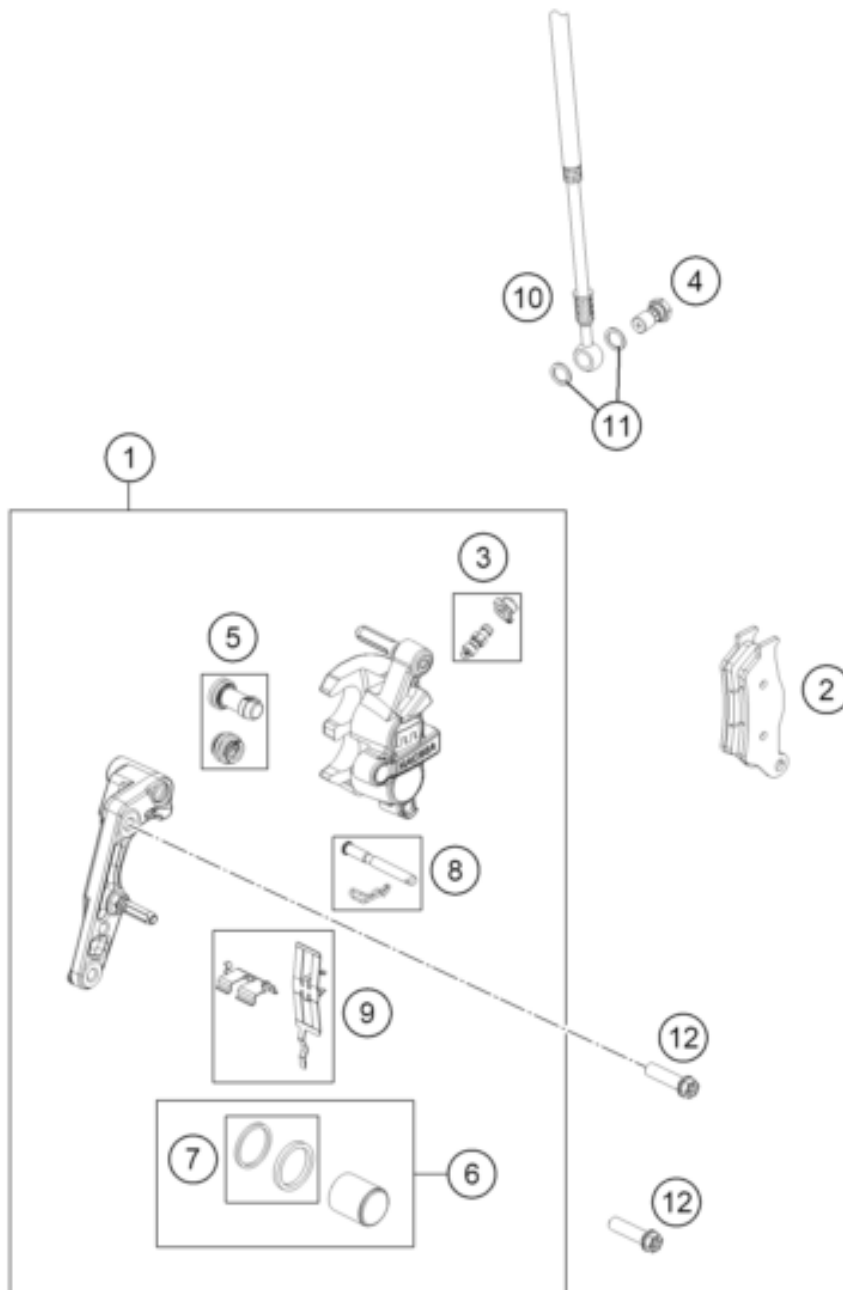

ACHTUNG !!!
Nur für Magura!

CAUTION !!!
For Magura only!

Pos	Part Number	Description	Additional Text	Quantity
1	24013015001	Brake caliper front - without		1.00
2	24013030000	Brake pads front		1.00
2	77713030000	Brake pad front		0.00
3	24013020000	Bleeder screw with cap		1.00
4	24013013000	Banjo bolt		1.00
5	24013022000	Cup set		1.00
6	24013019000	Piston 24mm		2.00

7	24013021000	Seal ring kit 24mm		2.00
8	24013017000	safety pin cpl.		1.00
9	24013018000	retaining spring cpl.		1.00
10	25013012000	Brake hose front TC/FC		1.00
11	59413013050	COPPER GASKET		2.00
12	0025080306S	HH COLLAR SCREW M8X30 TX40		2.00