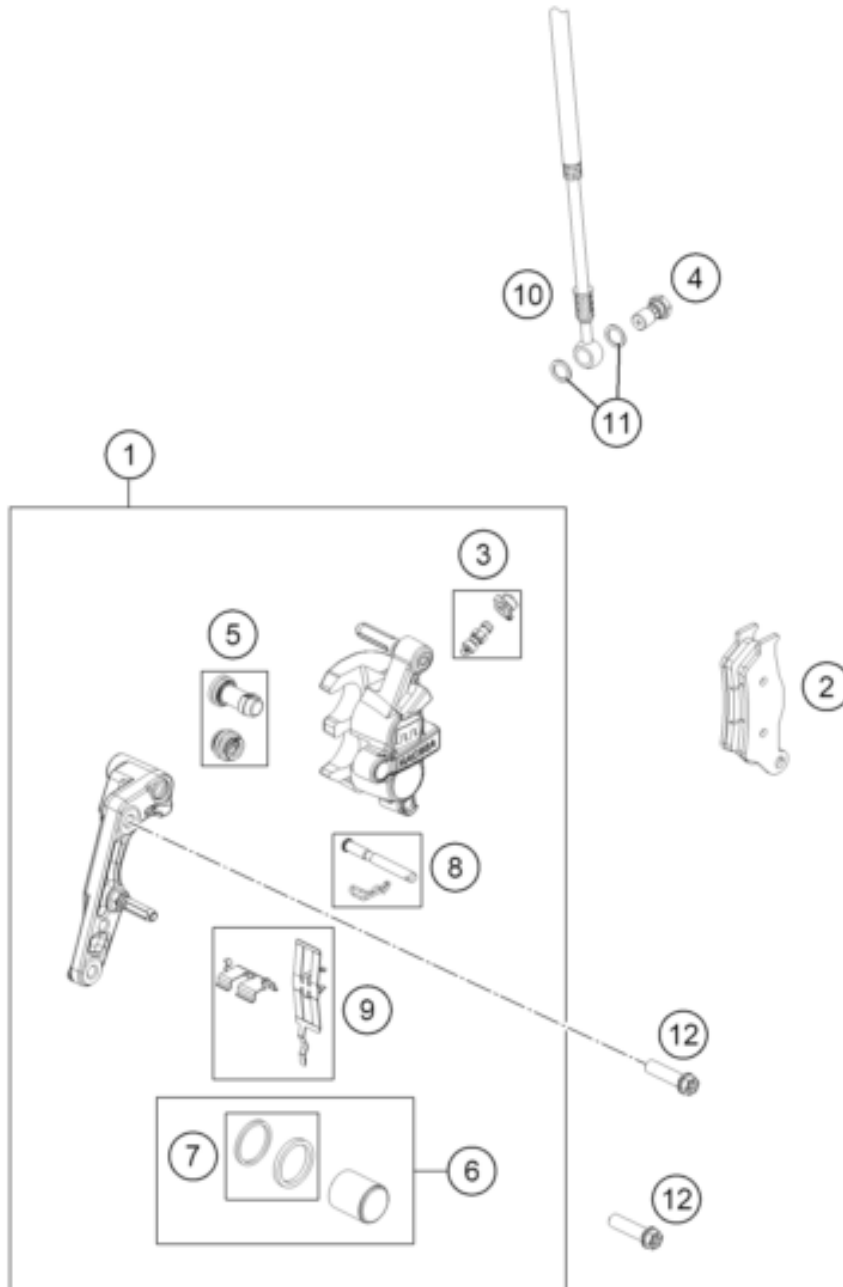

ACHTUNG !!!  
Nur für Magura!

CAUTION !!!  
For Magura only!

Pos	Part Number	Description	Additional Text	Quantity
1	24013015001	Brake caliper front - without		1.00
2	24013030000	Brake pads front		1.00
2	77713030000	Brake pad front		0.00
3	24013020000	Bleeder screw with cap		1.00
4	24013013000	Banjo bolt		1.00
5	24013022000	Cup set		1.00
6	24013019000	Piston 24mm		2.00

7	24013021000	Seal ring kit 24mm		2.00
8	24013017000	safety pin cpl.		1.00
9	24013018000	retaining spring cpl.		1.00
10	25013012000	Brake hose front TC/FC		1.00
11	59413013050	COPPER GASKET		2.00
12	0025080306S	HH COLLAR SCREW M8X30 TX40		2.00