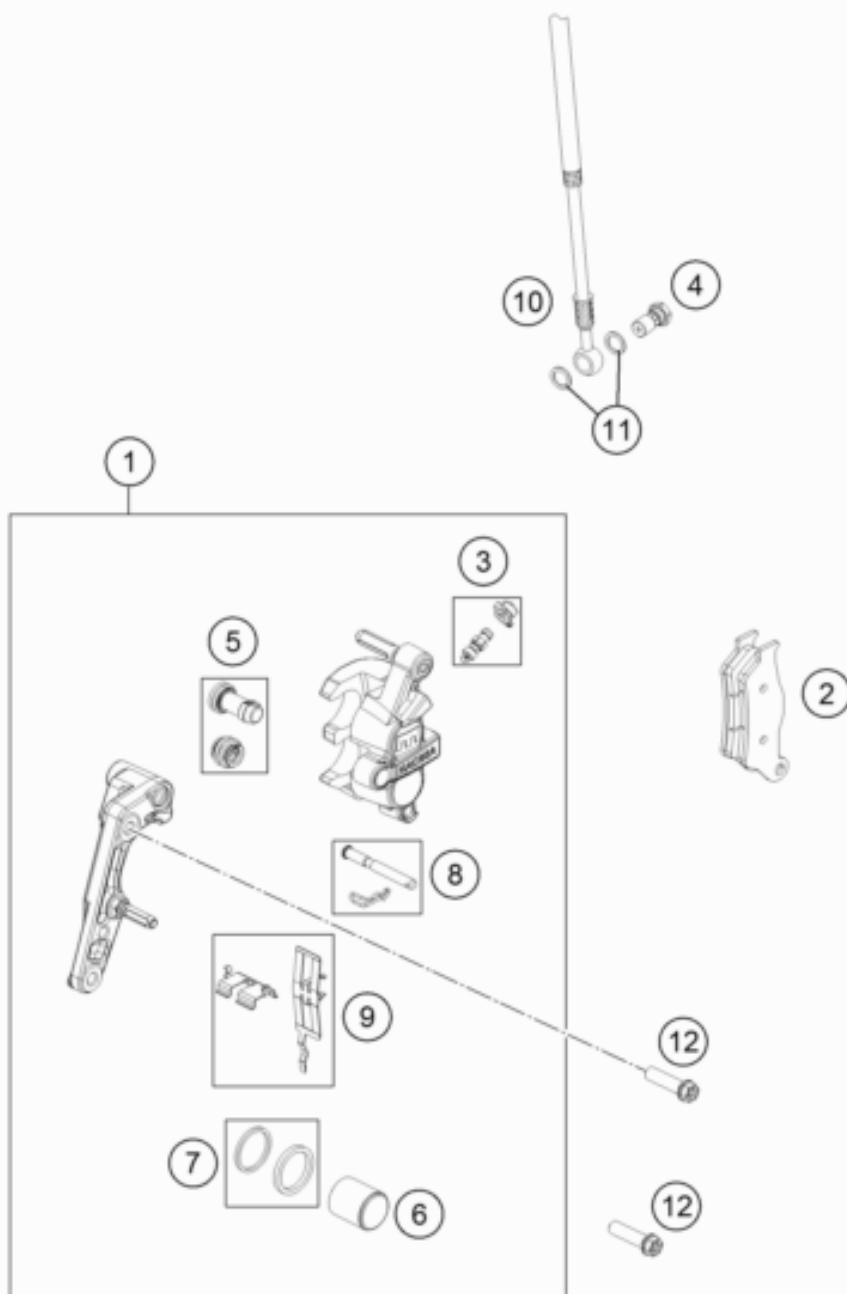

ACHTUNG !!!
Nur für Magura!

CAUTION !!!
For Magura only!

Pos	Part Number	Description	Additional Text	Quantity
1	24013015001	Brake caliper front - without		1.00
2	24013030000	Brake pads front		1.00
2	77713030000	Brake pad front		0.00
3	24013020000	Bleeder screw with cap		1.00
4	24013013000	Banjo bolt		1.00
5	24013022000	Cup set		1.00
6	24013019000	Piston 24mm		2.00

7	24013021000	Seal ring kit 24mm		2.00
8	24013017000	safety pin cpl.		1.00
9	24013018000	retaining spring cpl.		1.00
10	25013012000	Brake hose front TC/FC		1.00
11	59413013050	COPPER GASKET		2.00
12	0025080306S	HH COLLAR SCREW M8X30 TX40		2.00