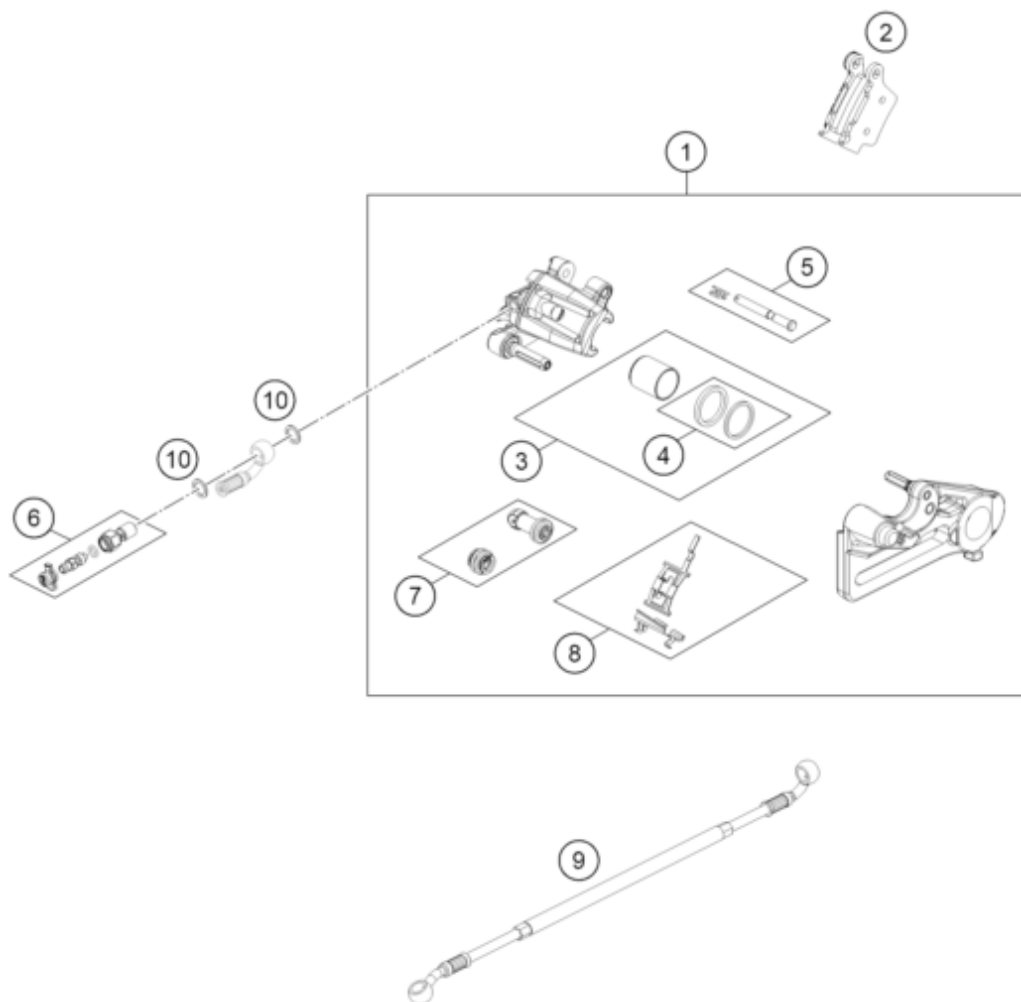

ACHTUNG !!!
Nur für Magura!

CAUTION !!!
For Magura only!

Pos	Part Number	Description	Additional Text	Quantity
1	25013080001	Brake caliper rear TC/FC - wit		1.00
2	24013090000	Brake pads rear		1.00
2	79013090000	BRAKE PAD REAR TOYO B204		0.00
2	54813090300	BRAKE PAD SET REAR TOYO		0.00
3	24013019000	Piston 24mm		1.00
4	24013021000	Seal ring kit 24mm		1.00
5	24013017000	safety pin cpl.		1.00
6	24013094000	bleeder screw		1.00
7	24013022000	Cup set		1.00
8	24013085000	Retaining spring		1.00
9*	25013072000	brake hose rear		1.00
10	59413013050	COPPER GASKET		2.00

* = New part