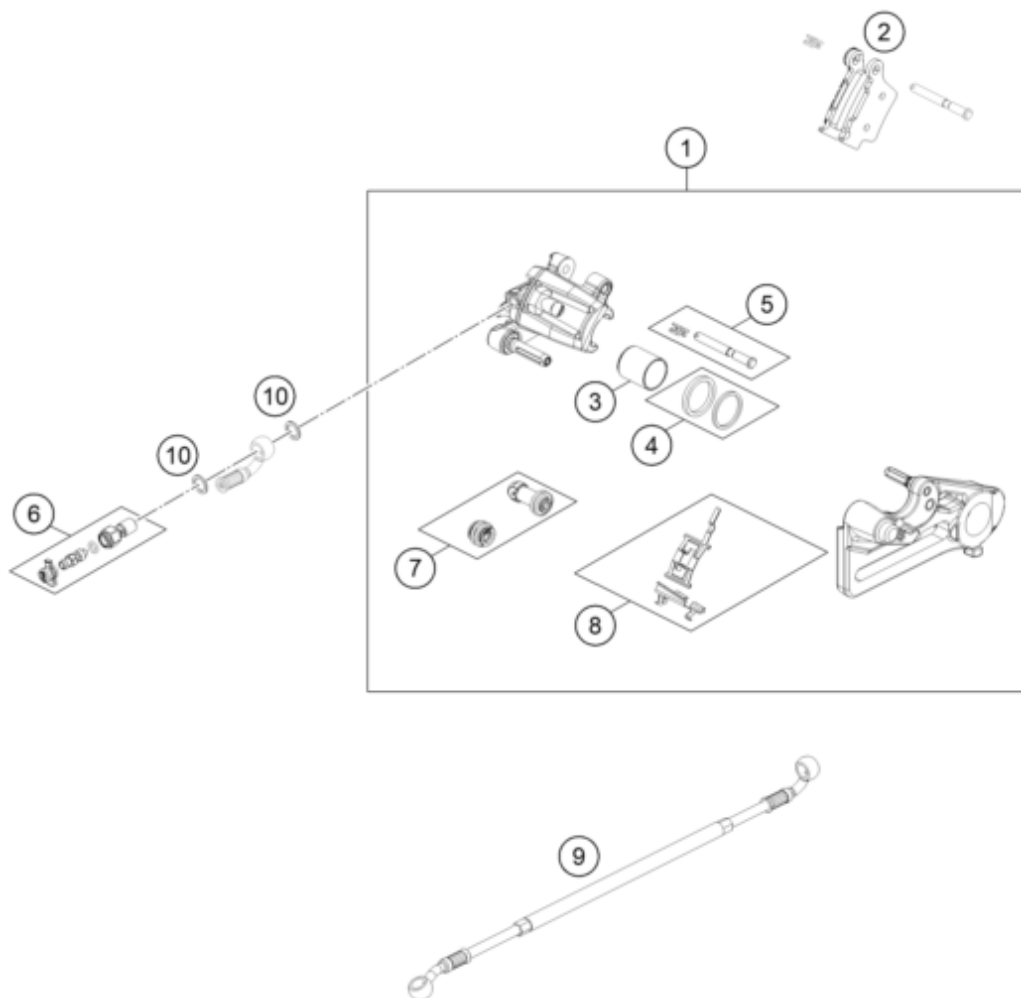

ACHTUNG !!!
Nur für Magura!

CAUTION !!!
For Magura only!

Pos	Part Number	Description	Additional Text	Quantity
1	25013080001	Brake caliper rear TC/FC - wit		1.00
2	24013090000	Brake pads rear		1.00
2	79013090000	BRAKE PAD REAR TOYO B204		0.00
2	54813090300	BRAKE PAD SET REAR TOYO		0.00
3	24013019000	Piston 24mm		1.00
4	24013021000	Seal ring kit 24mm		1.00
5	24013017000	safety pin cpl.		1.00
6	24013094000	bleeder screw		1.00
7	24013022000	Cup set		1.00
8	24013085000	Retaining spring		1.00
9*	25013072000	brake hose rear		1.00
10	59413013050	COPPER GASKET		2.00

* = New part