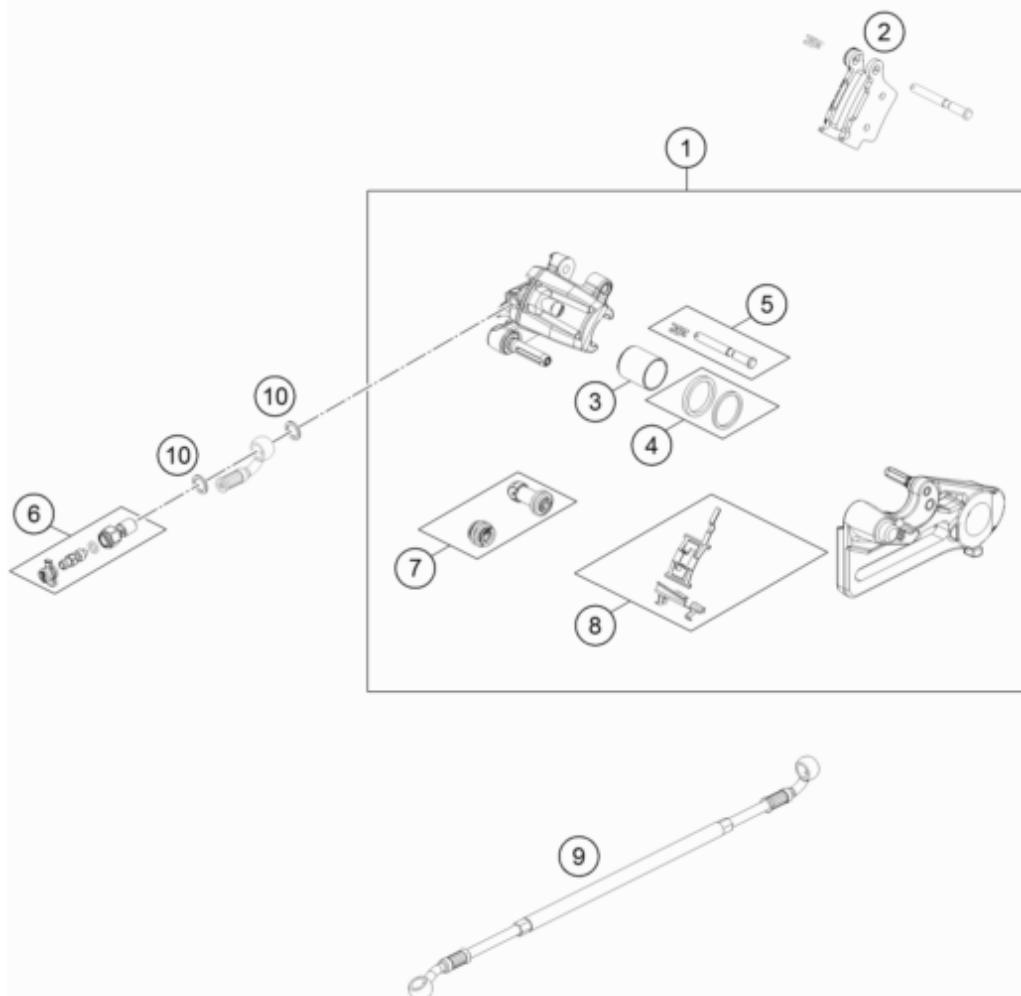

ACHTUNG !!!
Nur für Magura!

CAUTION !!!
For Magura only!

Pos	Part Number	Description	Additional Text	Quantity
1	25013080001	Brake caliper rear TC/FC - wit		1.00
2	24013090000	Brake pads rear		1.00
2	79013090000	BRAKE PAD REAR TOYO B204		0.00
2	54813090300	BRAKE PAD SET REAR TOYO		0.00
3	24013019000	Piston 24mm		1.00
4	24013021000	Seal ring kit 24mm		1.00
5	24013017000	safety pin cpl.		1.00
6	24013094000	bleeder screw		1.00
7	24013022000	Cup set		1.00
8	24013085000	Retaining spring		1.00
9*	25013072000	brake hose rear		1.00
10	59413013050	COPPER GASKET		2.00

* = New part