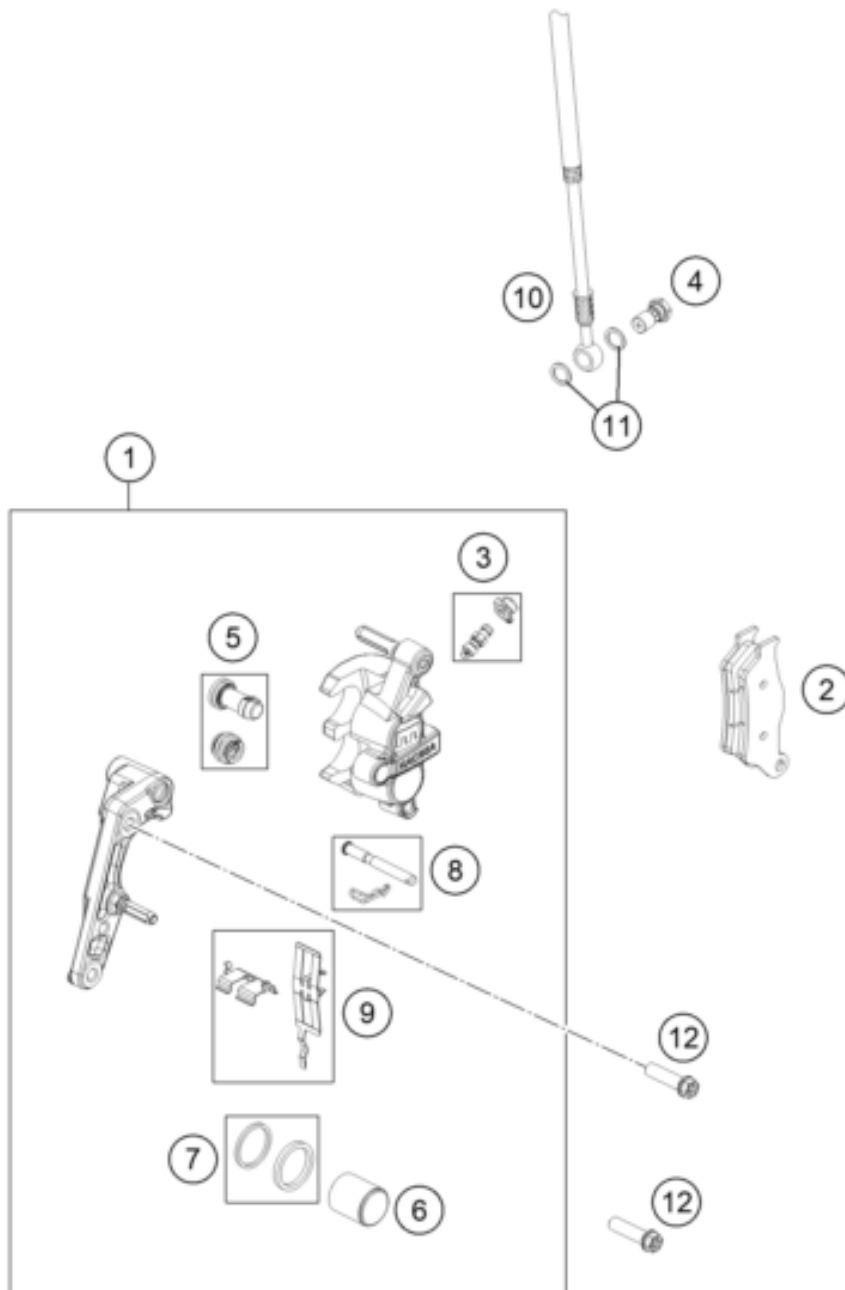

ACHTUNG !!!
Nur für Magura!

CAUTION !!!
For Magura only!

Pos	Part Number	Description	Additional Text	Quantity
1	24013015001	Brake caliper front - without		1.00
2	24013030000	Brake pads front		1.00
2	77713030000	Brake pad front		0.00
3	24013020000	Bleeder screw with cap		1.00
4	24013013000	Banjo bolt		1.00
5	24013022000	Cup set		1.00
6	24013019000	Piston 24mm		2.00

7	24013021000	Seal ring kit 24mm		2.00
8	24013017000	safety pin cpl.		1.00
9	24013018000	retaining spring cpl.		1.00
10	25013012000	Brake hose front TC/FC		1.00
11	59413013050	COPPER GASKET		2.00
12	0025080306S	HH COLLAR SCREW M8X30 TX40		2.00