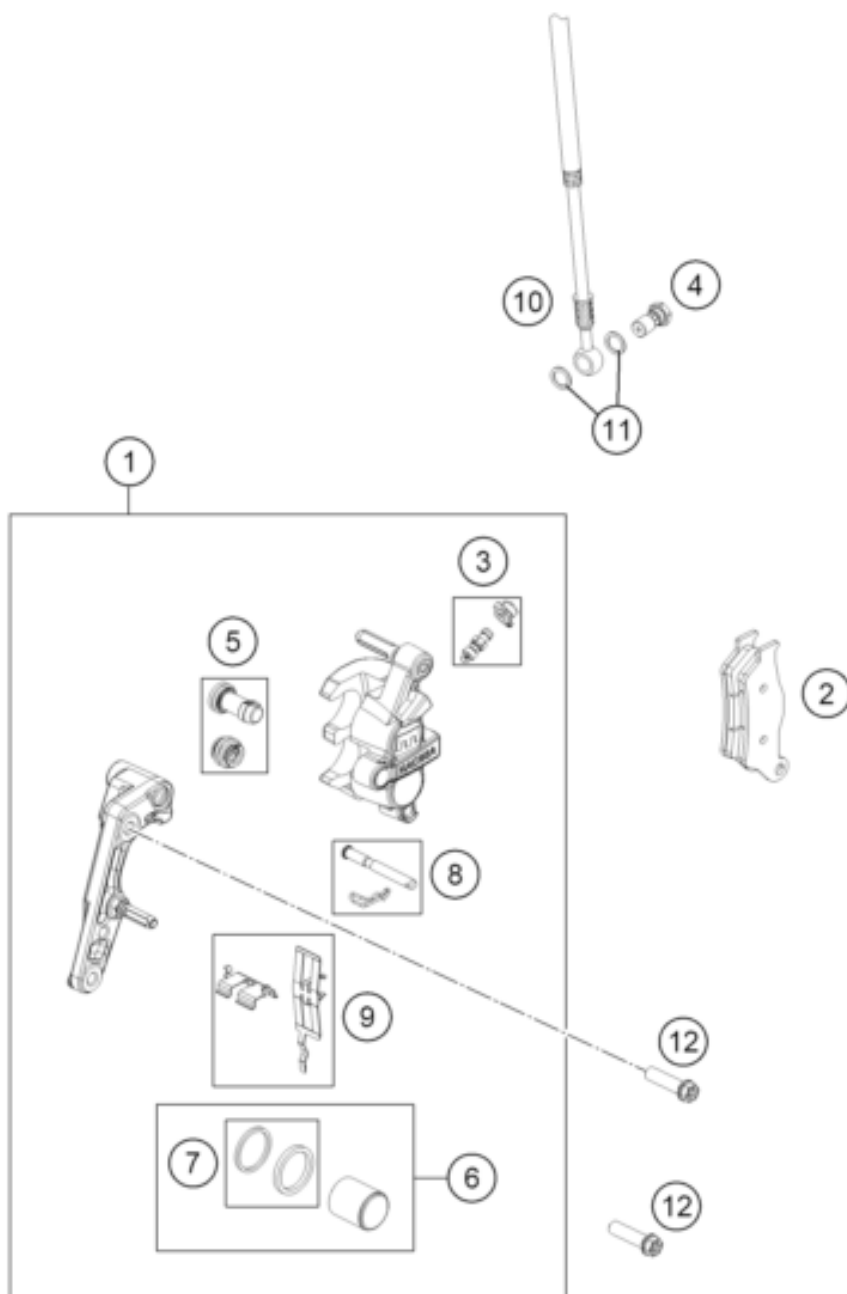

ACHTUNG !!!
Nur für Magura!

CAUTION !!!
For Magura only!

Pos	Part Number	Description	Additional Text	Quantity
1	24013015001	Brake caliper front - without		1.00
2	24013030000	Brake pads front		1.00
2	77713030000	Brake pad front		0.00
3	24013020000	Bleeder screw with cap		1.00
4	24013013000	Banjo bolt		1.00
5	24013022000	Cup set		1.00
6	24013019000	Piston 24mm		2.00

7	24013021000	Seal ring kit 24mm		2.00
8	24013017000	safety pin cpl.		1.00
9	24013018000	retaining spring cpl.		1.00
10	25013012000	Brake hose front TC/FC		1.00
11	59413013050	COPPER GASKET		2.00
12	0025080306S	HH COLLAR SCREW M8X30 TX40		2.00