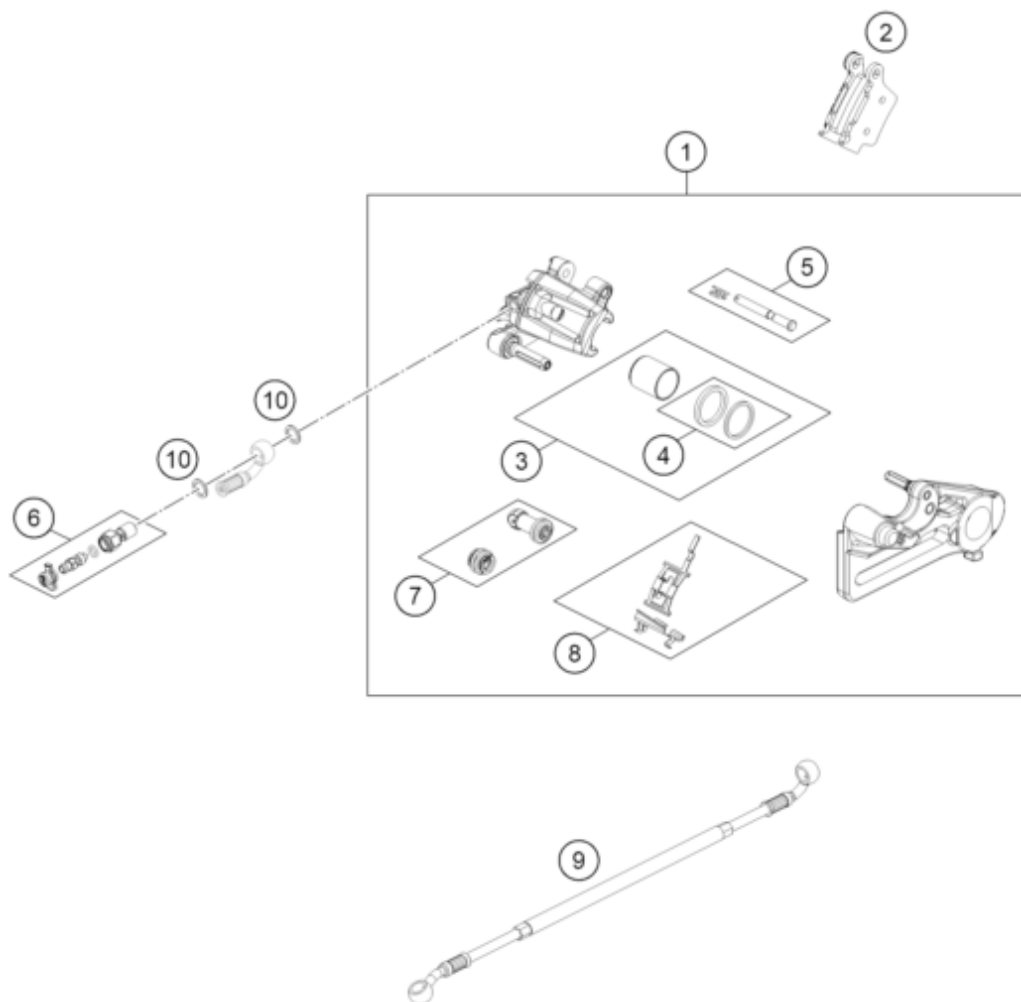

**ACHTUNG !!!**  
Nur für Magura!

**CAUTION !!!**  
For Magura only!

Pos	Part Number	Description	Additional Text	Quantity
1	25013080001	Brake caliper rear TC/FC - wit		1.00
2	24013090000	Brake pads rear		1.00
2	79013090000	BRAKE PAD REAR TOYO B204		0.00
2	54813090300	BRAKE PAD SET REAR TOYO		0.00
3	24013019000	Piston 24mm		1.00
4	24013021000	Seal ring kit 24mm		1.00
5	24013017000	safety pin cpl.		1.00
6	24013094000	bleeder screw		1.00
7	24013022000	Cup set		1.00
8	24013085000	Retaining spring		1.00
9	24013072000	Brake hose rear		1.00
10	59413013050	COPPER GASKET		2.00