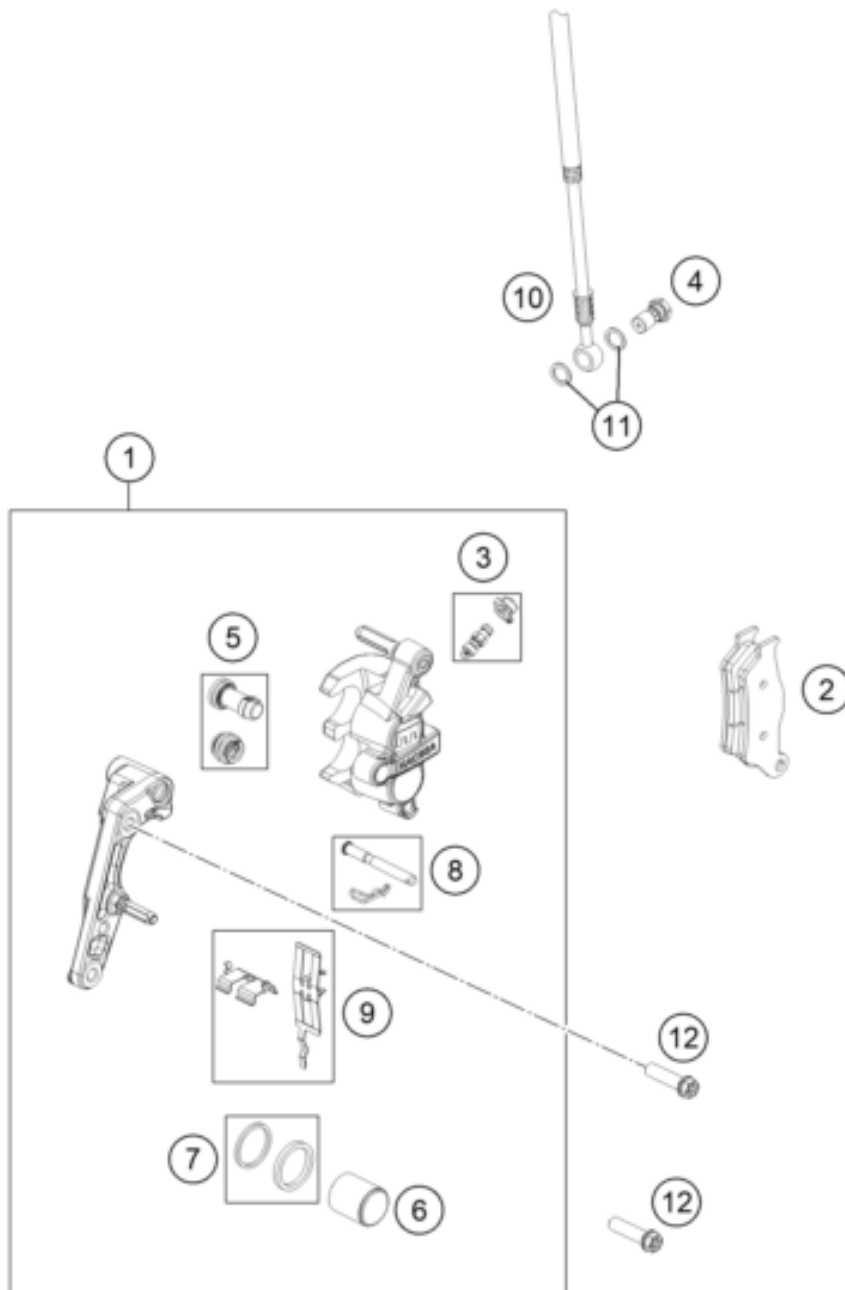

ACHTUNG !!!  
Nur für Magura!

CAUTION !!!  
For Magura only!

Pos	Part Number	Description	Additional Text	Quantity
1	24013015001	Brake caliper front - without		1.00
2	24013030000	Brake pads front		1.00
2	77713030000	Brake pad front		0.00
3	24013020000	Bleeder screw with cap		1.00
4	24013013000	Banjo bolt		1.00
5	24013022000	Cup set		1.00
6	24013019000	Piston 24mm		2.00

7	24013021000	Seal ring kit 24mm		2.00
8	24013017000	safety pin cpl.		1.00
9	24013018000	retaining spring cpl.		1.00
10	25013012000	Brake hose front TC/FC		1.00
11	59413013050	COPPER GASKET		2.00
12	0025080306S	HH COLLAR SCREW M8X30 TX40		2.00