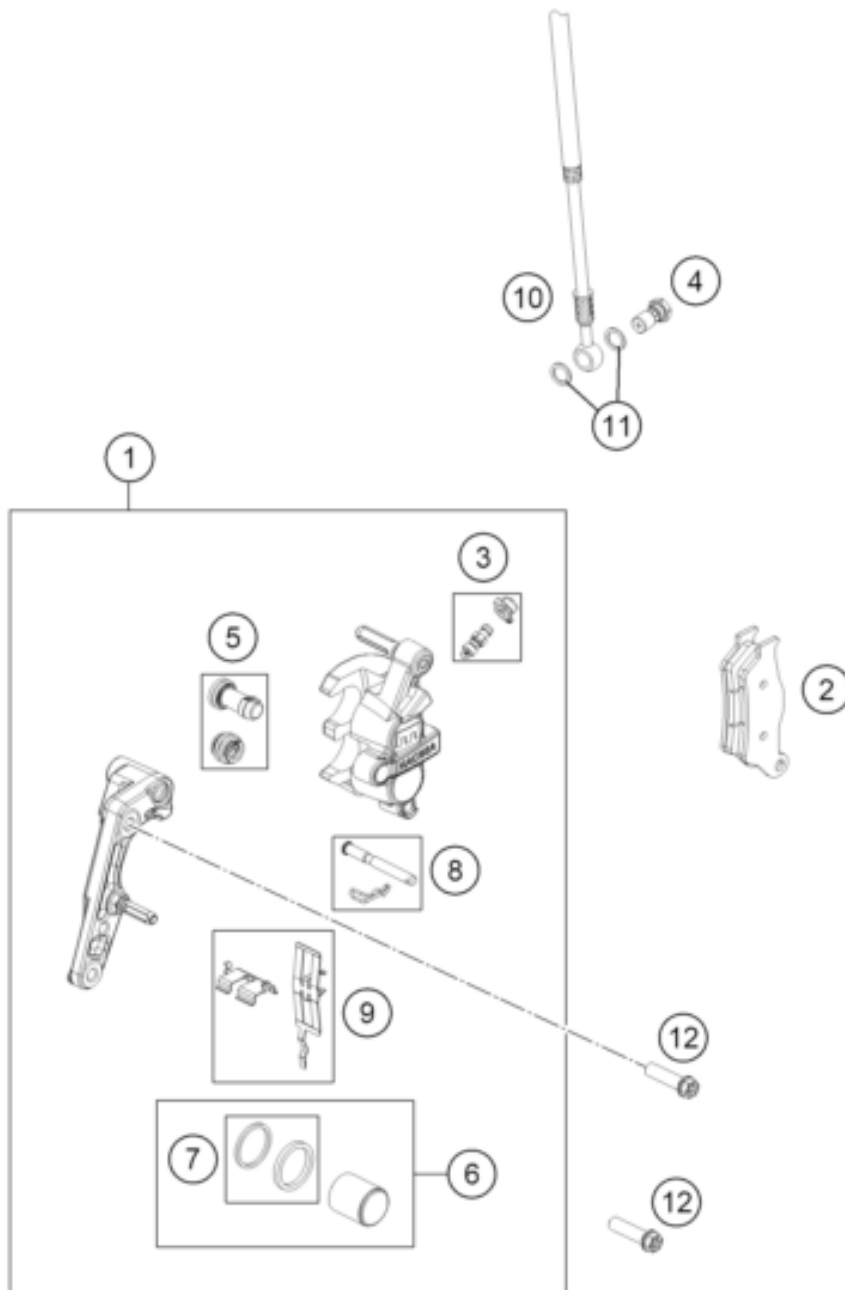

ACHTUNG !!!
Nur für Magura!

CAUTION !!!
For Magura only!

Pos	Part Number	Description	Additional Text	Quantity
1	24013015001	Brake caliper front - without		1.00
2	24013030000	Brake pads front		1.00
2	77713030000	Brake pad front		0.00
3	24013020000	Bleeder screw with cap		1.00
4	24013013000	Banjo bolt		1.00
5	24013022000	Cup set		1.00
6	24013019000	Piston 24mm		2.00

7	24013021000	Seal ring kit 24mm		2.00
8	24013017000	safety pin cpl.		1.00
9	24013018000	retaining spring cpl.		1.00
10	25013012000	Brake hose front TC/FC		1.00
11	59413013050	COPPER GASKET		2.00
12	0025080306S	HH COLLAR SCREW M8X30 TX40		2.00