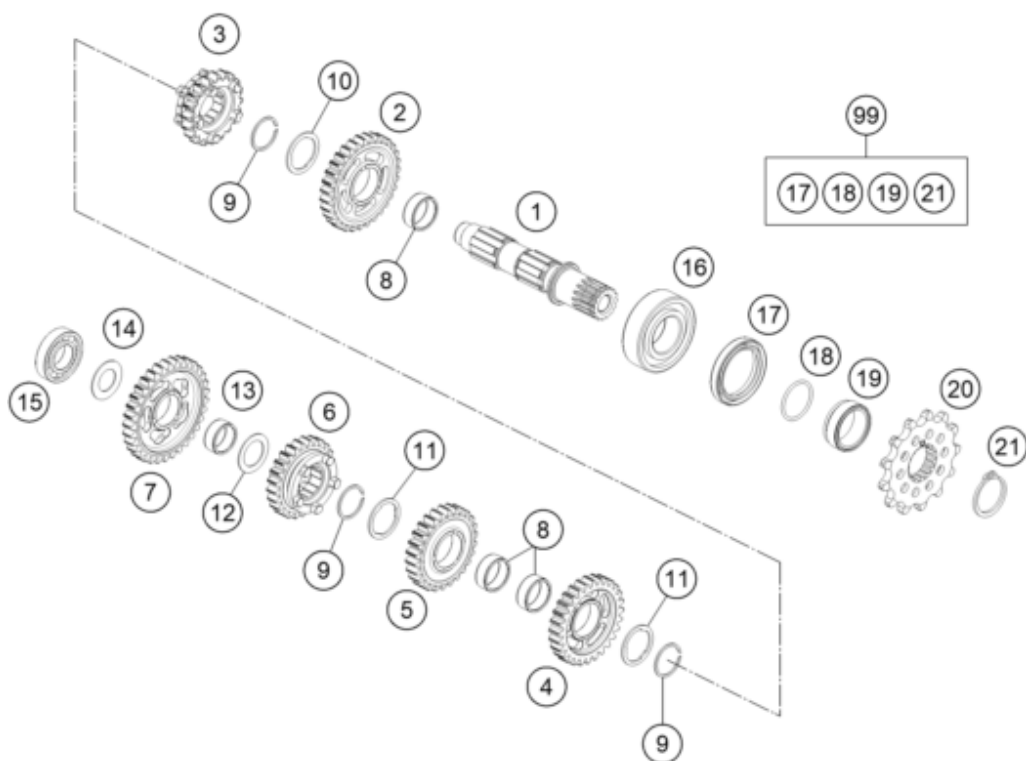

ACHTUNG !!!
Bei Bestellung von Getrieberädern, Markierung beachten.
CAUTION !!!
When ordering transmission gears, check marking.

Pos	Part Number	Description	Additional Text	Quantity
1*	50533010000	Countershaft compl.		1.00
2*	50533112000	Idler gear, 2nd gear, teeth=31		1.00
3*	50533116000	Sliding gear, 6th gear, teeth=		1.00
4*	50533013000	Idler gear, 3rd gear, not=28		1.00
5*	50533114000	Idler gear, 4th gear, teeth=26		1.00
6*	50533115000	Sliding gear, 5th gear, teeth=		1.00
7*	50533111000	Idler gear, 1st gear, teeth=33		1.00
8	0405222611	NEEDLE BEAR.K 22X26X10 DIVIDED		3.00
9	0417024000	CIRCLIP WS24		3.00
10	77733044000	STOP DISC 24X32X1,5		1.00
11	77733043000	STOP DISC 23,4X31X1,5		2.00
12	54833080000	STOP DISC 20,2X30X1		1.00
13	0405202410	NEEDLE BEARING K20X24X10		1.00
14	56033030000	STOP DISC 17,2X30X1		1.00
15	0625160031	GROOVED BALL B. 16003 C4 J1		1.00
16	0625062054	BALL BEARING 6205 C3 NTN		1.00

17	0760324571	SHAFT SEAL RING 32X45X7 BSLNBR		1.00
18	0770230020	O-RING 23,00X2,00 NBR70		1.00
19	50433030000	SPACER BUSHING 12,4 MM		1.00
20	79233029013	Sprocket 13-t		1.00
21	0471250200	CIRCLIP DIN0471 - 25X2		1.00
99	00050000949	COUNTER SHAFT REP. KIT 125 SX		0.00

* = New part