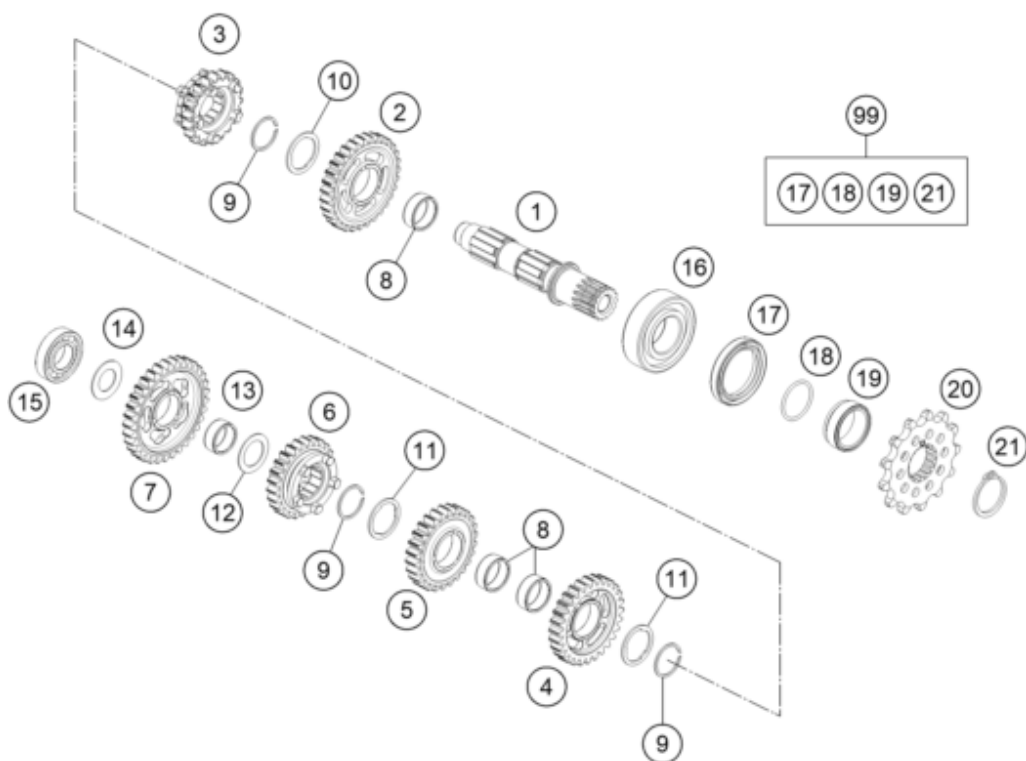

ACHTUNG !!!
Bei Bestellung von Getrieberädern, Markierung beachten.

CAUTION !!!
When ordering transmission gears, check marking.

Pos	Part Number	Description	Additional Text	Quantity
1*	50533010000	Countershaft compl.		1.00
2*	50533112000	Idler gear, 2nd gear, teeth=31		1.00
3*	50533116000	Sliding gear, 6th gear, teeth=		1.00
4*	50533013000	Idler gear, 3rd gear, not=28		1.00
5*	50533114000	Idler gear, 4th gear, teeth=26		1.00
6*	50533115000	Sliding gear, 5th gear, teeth=		1.00
7*	50533111000	Idler gear, 1st gear, teeth=33		1.00
8	0405222611	NEEDLE BEAR.K 22X26X10 DIVIDED		3.00
9	0417024000	CIRCLIP WS24		3.00
10	77733044000	STOP DISC 24X32X1,5		1.00
11	77733043000	STOP DISC 23,4X31X1,5		2.00
12	54833080000	STOP DISC 20,2X30X1		1.00
13	0405202410	NEEDLE BEARING K20X24X10		1.00
14	56033030000	STOP DISC 17,2X30X1		1.00
15	0625160031	GROOVED BALL B. 16003 C4 J1		1.00
16	0625062054	BALL BEARING 6205 C3 NTN		1.00

17	0760324571	SHAFT SEAL RING 32X45X7 BSLNBR		1.00
18	0770230020	O-RING 23,00X2,00 NBR70		1.00
19	50433030000	SPACER BUSHING 12,4 MM		1.00
20	79233029013	Sprocket 13-t		1.00
21	0471250200	CIRCLIP DIN0471 - 25X2		1.00
99	00050000949	COUNTER SHAFT REP. KIT 125 SX		0.00

* = New part