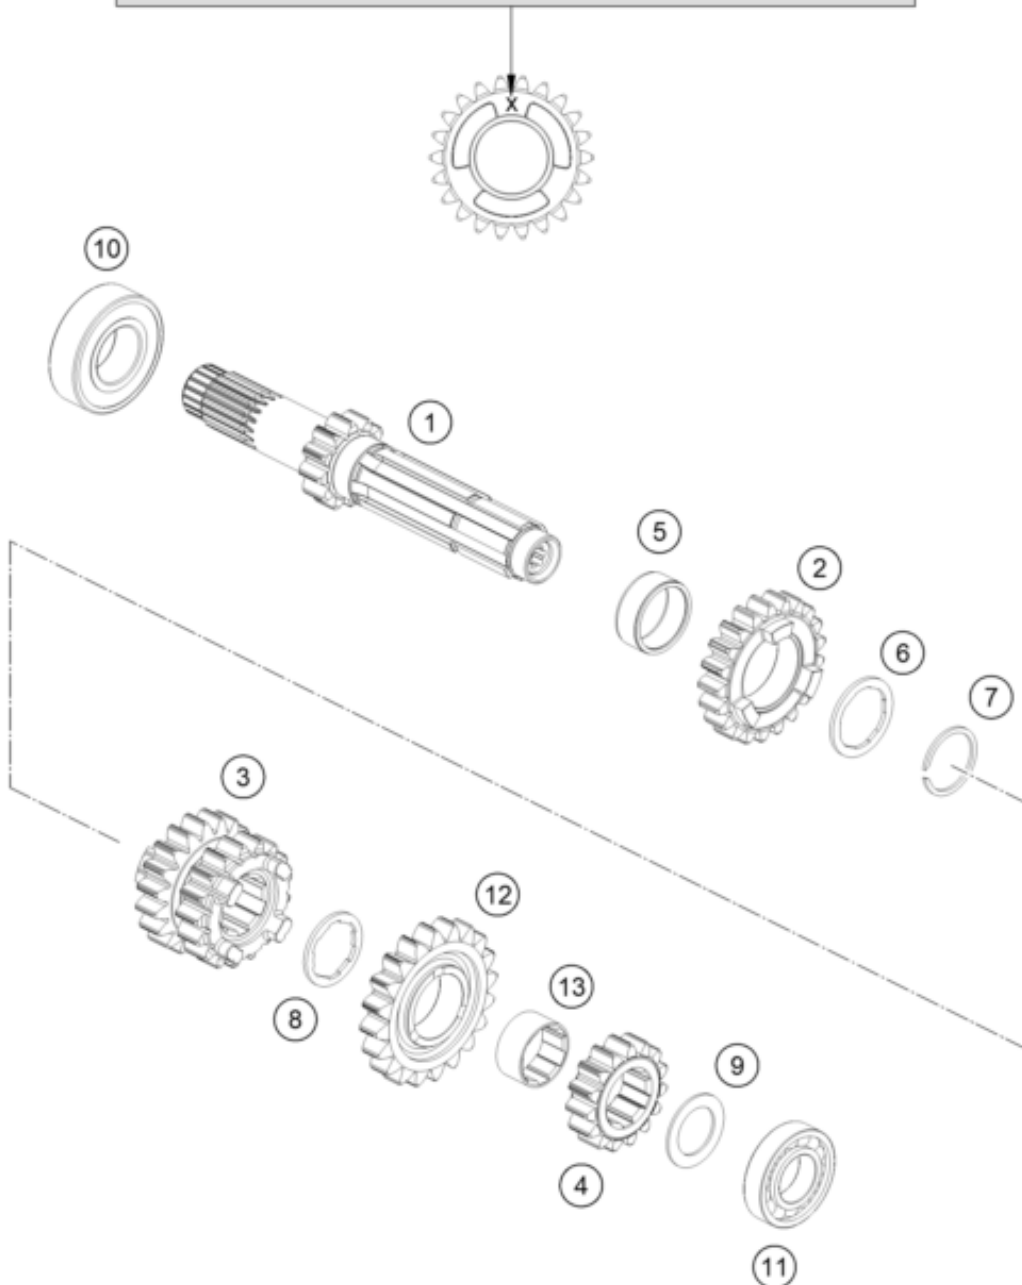

ACHTUNG !!!
Bei Bestellung von Getrieberädern, Markierung beachten.

CAUTION !!!
When ordering transmission gears, check marking.

Pos	Part Number	Description	Additional Text	Quantity
1*	50533101000	Drive shaft assy. not=12		1.00
2*	50533105000	Idler gear, 5th gear, teeth=21		1.00
3*	50533103000	Sliding gear, 3rd/4th gear, te		1.00
4*	50533102000	Fixed gear, 2nd gear, teeth=15		1.00
5*	0405222611	NEEDLE BEAR.K 22X26X10 DIVIDED		1.00
6*	50533034000	Thrust washer		1.00
7	50133090000	LOCK RING 22X1,2		1.00
8*	50533033000	Thrust washer		1.00
9	50333041000	STOP DISC 17,2X26X1 B		1.00

10	0625060041	BALL BEARING 6004 TNH C3		1.00
11	0625160031	GROOVED BALL B. 16003 C4 J1		1.00
12*	50533106000	Idler gear, 6th gear, teeth=20		1.00
13*	50533024000	bushing		1.00

* = New part