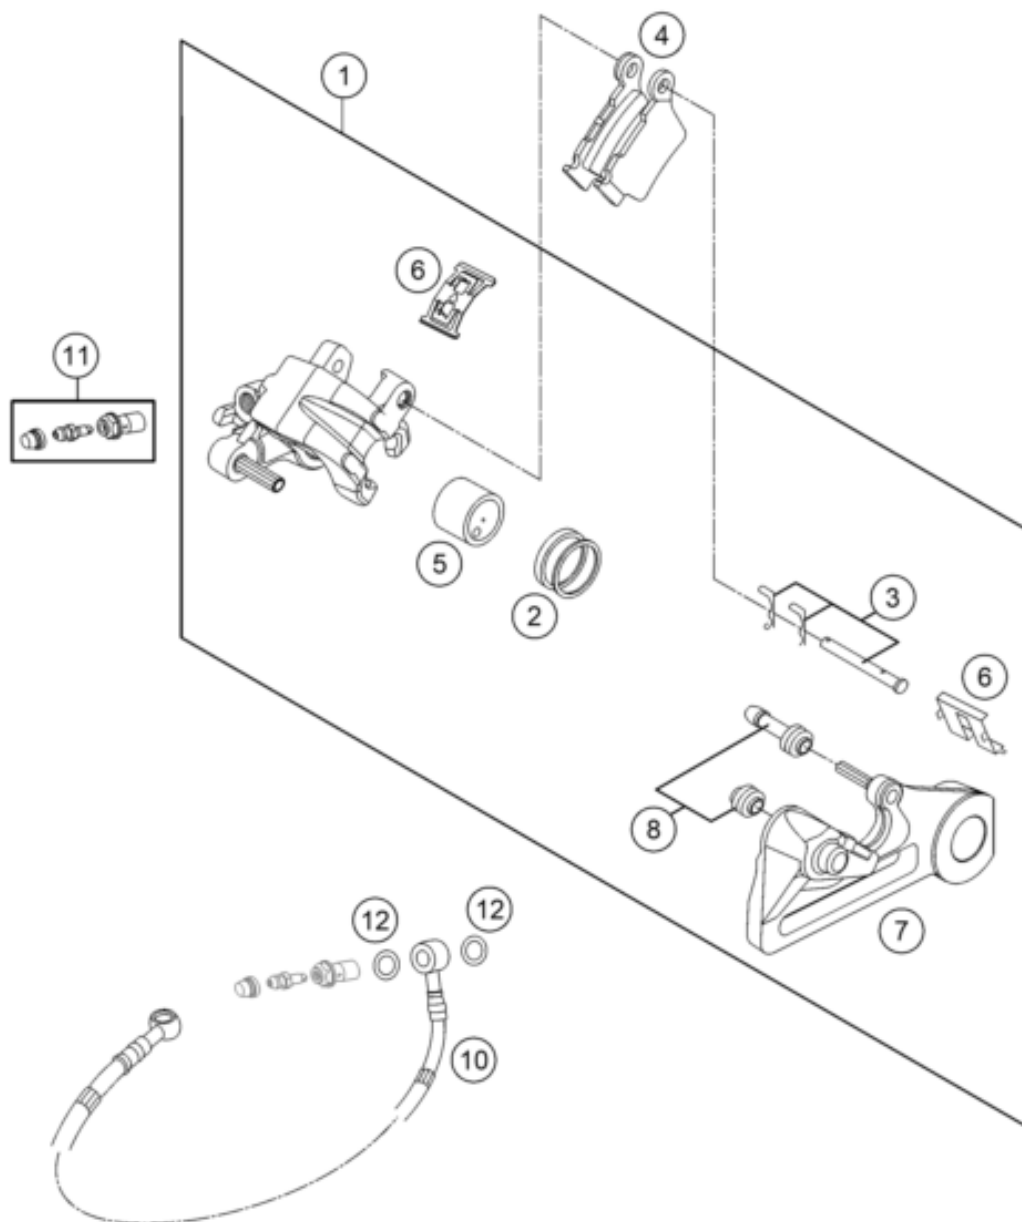

ACHTUNG !!!  
Nur für Brembo!

CAUTION !!!  
For Brembo only!

| Pos | Part Number | Description                    | Additional Text | Quantity |
|-----|-------------|--------------------------------|-----------------|----------|
| 1   | 77713080001 | BRAKE CAL. REAR - WITHOUT PADS |                 | 1.00     |
| 2   | 50313081200 | REPAIR KIT SEALING RINGS 26MM  |                 | 1.00     |
| 3   | 54813082000 | Bolt set for brake caliper 03  |                 | 1.00     |
| 4   | 54813090300 | BRAKE PAD SET REAR TOYO        |                 | 0.00     |
| 4*  | 79013090000 | BRAKE PAD REAR TOYO B204       |                 | 1.00     |
| 5   | 77713083000 | BRAKE PISTON 26MM 2013         |                 | 1.00     |
| 6   | 54813018000 | Retaining spring set 2003      |                 | 1.00     |
| 7   | 77713075000 | BRAKE CALIPER BRACKET REAR     |                 | 1.00     |
| 8   | 54613218100 | CUP SET SHORT                  |                 | 1.00     |
| 10  | 77213070100 | BRAKE HOSE REAR                |                 | 1.00     |
| 11  | 62513020000 | BLEEDER SCREW CPL. 05          |                 | 1.00     |

|    |            |                               |                           |      |
|----|------------|-------------------------------|---------------------------|------|
| 12 | 0603100141 | sealing ring DIN 7603 10x14x1 | ONLY FOR LC4<br>ADVENTURE | 2.00 |
|----|------------|-------------------------------|---------------------------|------|

\* = New part