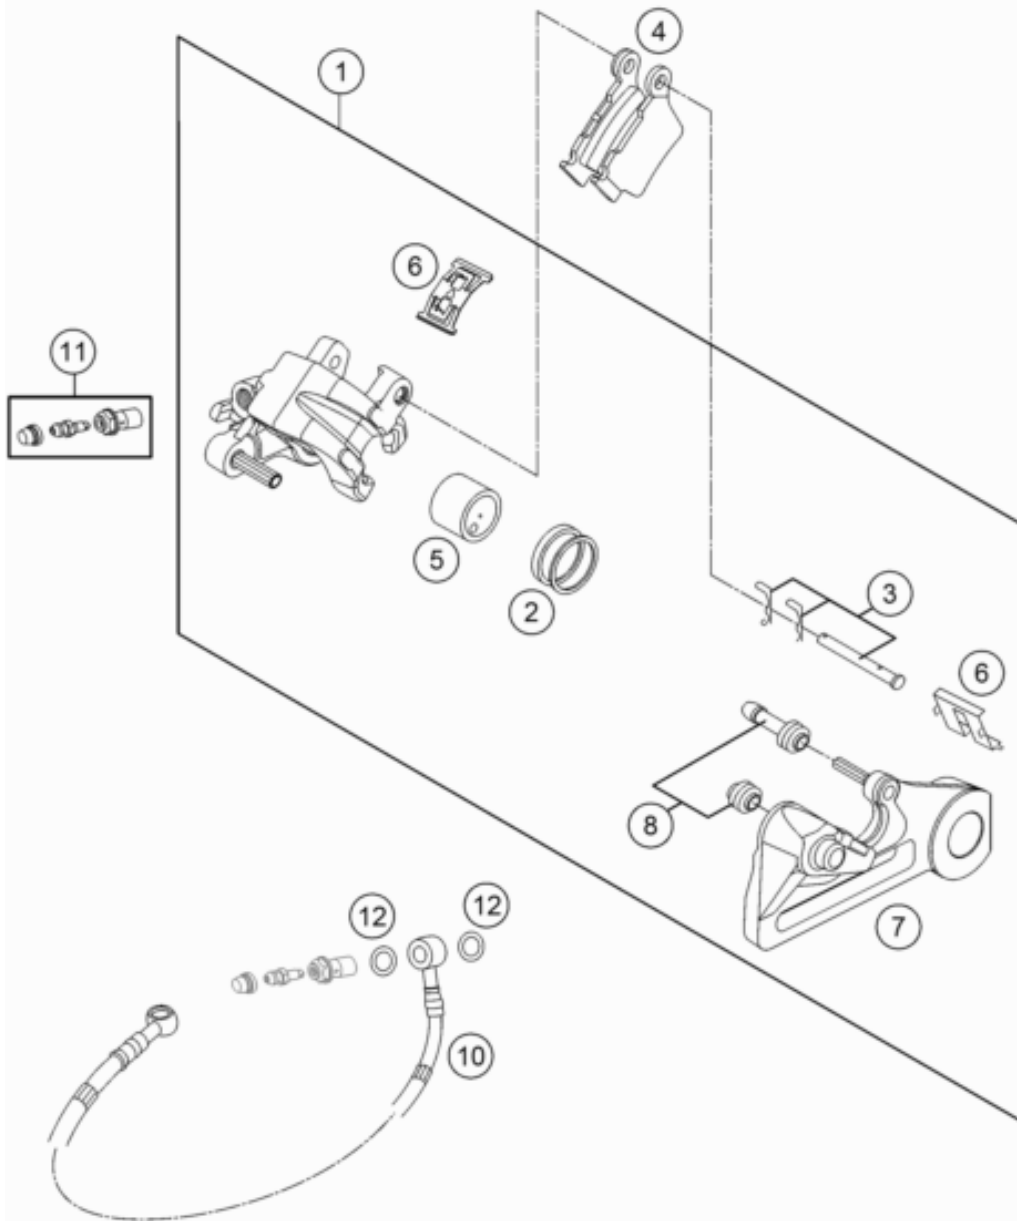

**ACHTUNG !!!**  
Nur für Brembo!

**CAUTION !!!**  
For Brembo only!

Pos	Part Number	Description	Additional Text	Quantity
1	77713080001	BRAKE CAL. REAR - WITHOUT PADS		1.00
2	50313081200	REPAIR KIT SEALING RINGS 26MM		1.00
3	54813082000	Bolt set for brake caliper 03		1.00
4	54813090300	BRAKE PAD SET REAR TOYO		0.00
4*	79013090000	BRAKE PAD REAR TOYO B204		1.00
5	77713083000	BRAKE PISTON 26MM 2013		1.00
6	54813018000	Retaining spring set 2003		1.00
7	77713075000	BRAKE CALIPER BRACKET REAR		1.00
8	54613218100	CUP SET SHORT		1.00
10	77213070100	BRAKE HOSE REAR		1.00
11	62513020000	BLEEDER SCREW CPL. 05		1.00

12	0603100141	sealing ring DIN 7603 10x14x1	ONLY FOR LC4 ADVENTURE	2.00
----	------------	-------------------------------	---------------------------	------

\* = New part