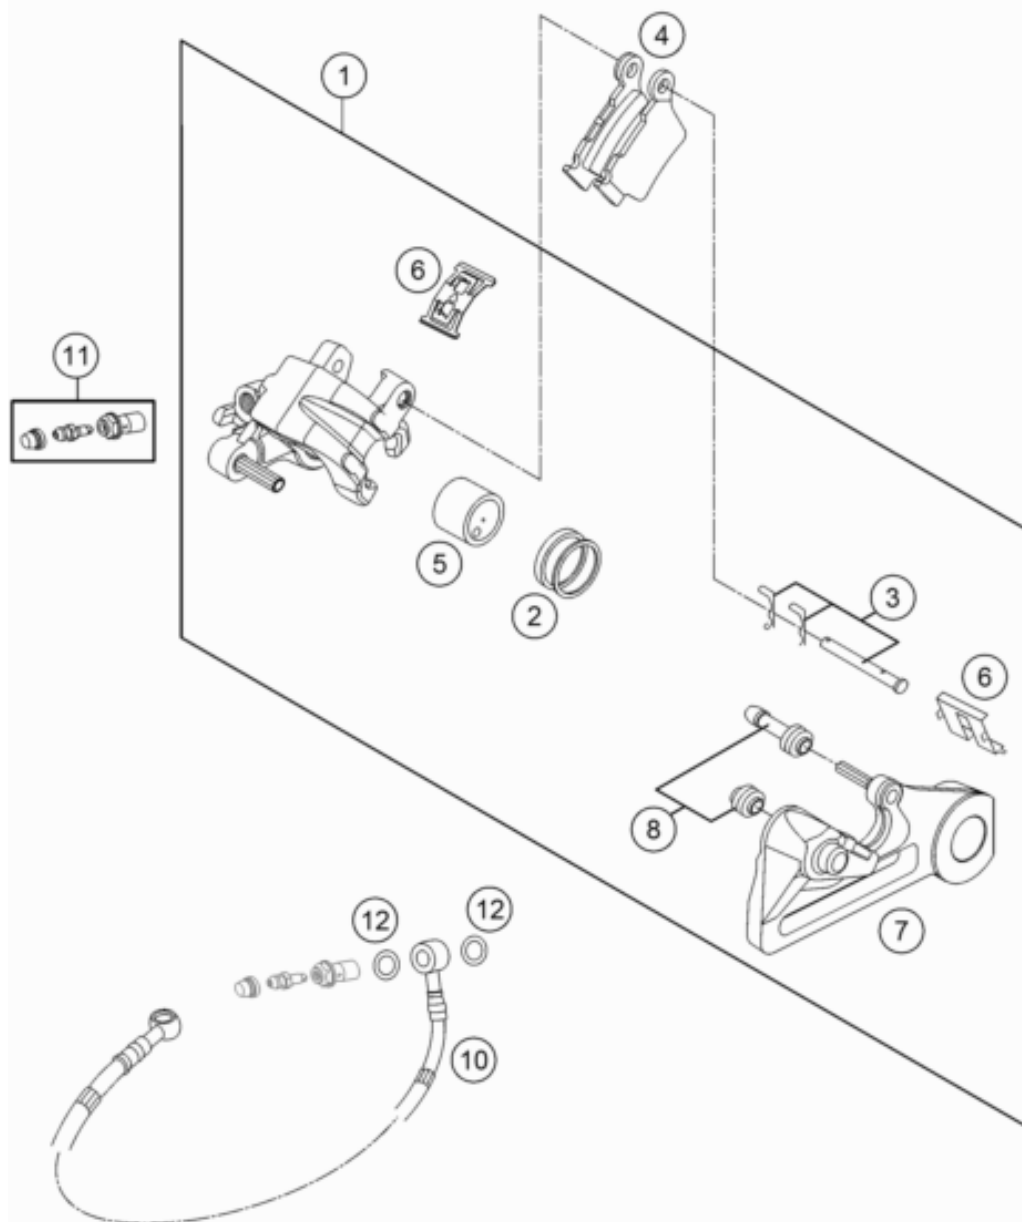

**ACHTUNG !!!**  
Nur für Brembo!

**CAUTION !!!**  
For Brembo only!

Pos	Part Number	Description	Additional Text	Quantity
1	77713080001	BRAKE CAL. REAR - WITHOUT PADS		1.00
2	50313081200	REPAIR KIT SEALING RINGS 26MM		1.00
3	54813082000	Bolt set for brake caliper 03		1.00
4	54813090300	BRAKE PAD SET REAR TOYO		0.00
4*	79013090000	BRAKE PAD REAR TOYO B204		1.00
5	77713083000	BRAKE PISTON 26MM 2013		1.00
6	54813018000	Retaining spring set 2003		1.00
7	77713075000	BRAKE CALIPER BRACKET REAR		1.00
8	54613218100	CUP SET SHORT		1.00
10	77213070100	BRAKE HOSE REAR		1.00
11	62513020000	BLEEDER SCREW CPL. 05		1.00

12	0603100141	sealing ring DIN 7603 10x14x1	ONLY FOR LC4 ADVENTURE	2.00
----	------------	-------------------------------	---------------------------	------

\* = New part