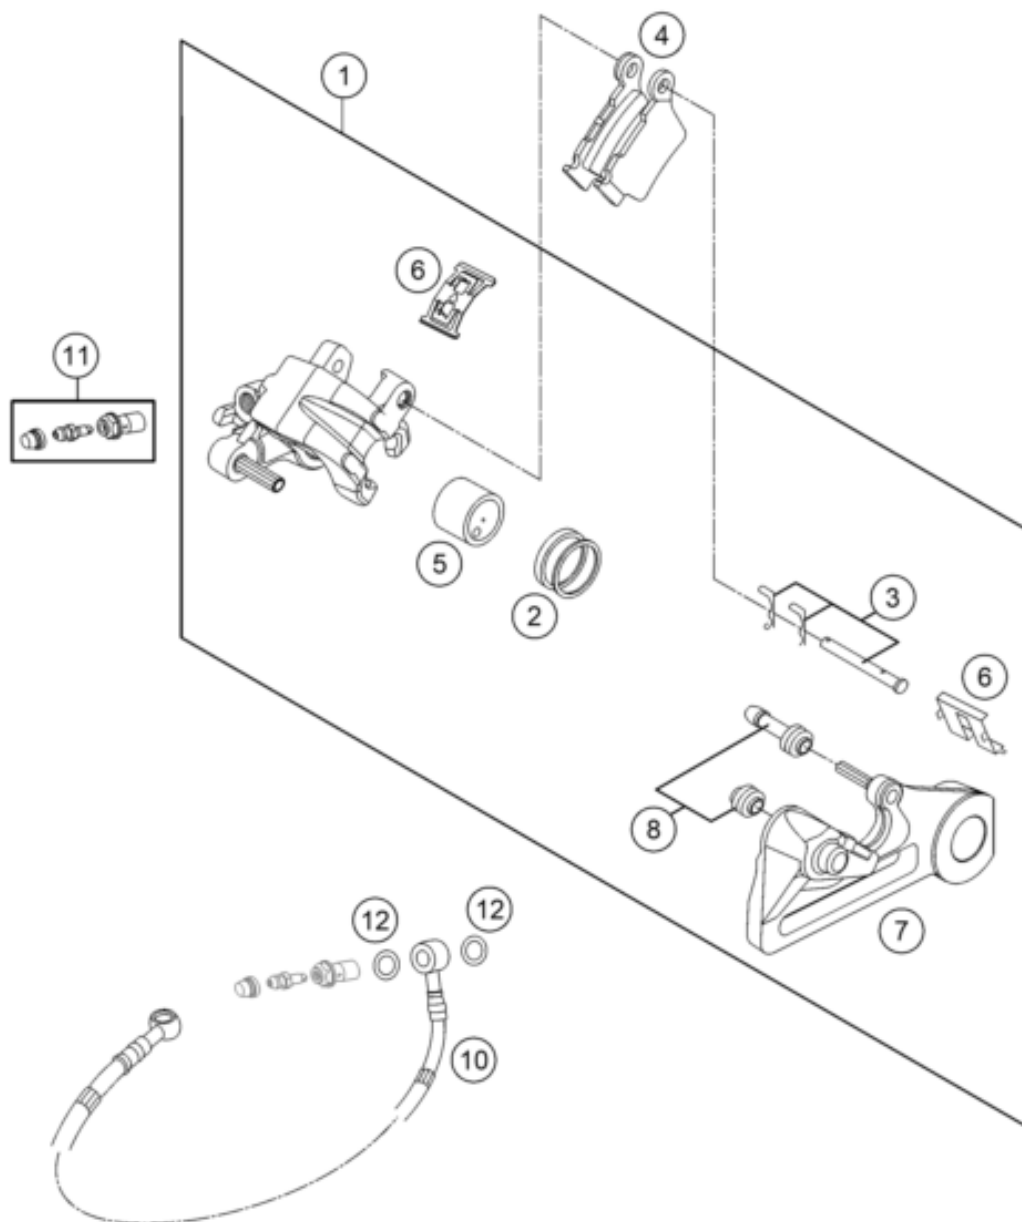

ACHTUNG !!!  
Nur für Brembo!

CAUTION !!!  
For Brembo only!

Pos	Part Number	Description	Additional Text	Quantity
1	77713080001	BRAKE CAL. REAR - WITHOUT PADS		1.00
2	50313081200	REPAIR KIT SEALING RINGS 26MM		1.00
3	54813082000	Bolt set for brake caliper 03		1.00
4	54813090300	BRAKE PAD SET REAR TOYO		0.00
4*	79013090000	BRAKE PAD REAR TOYO B204		1.00
5	77713083000	BRAKE PISTON 26MM 2013		1.00
6	54813018000	Retaining spring set 2003		1.00
7	77713075000	BRAKE CALIPER BRACKET REAR		1.00
8	54613218100	CUP SET SHORT		1.00
10	77213070100	BRAKE HOSE REAR		1.00
11	62513020000	BLEEDER SCREW CPL. 05		1.00

12	0603100141	sealing ring DIN 7603 10x14x1	ONLY FOR LC4 ADVENTURE	2.00
----	------------	-------------------------------	---------------------------	------

\* = New part