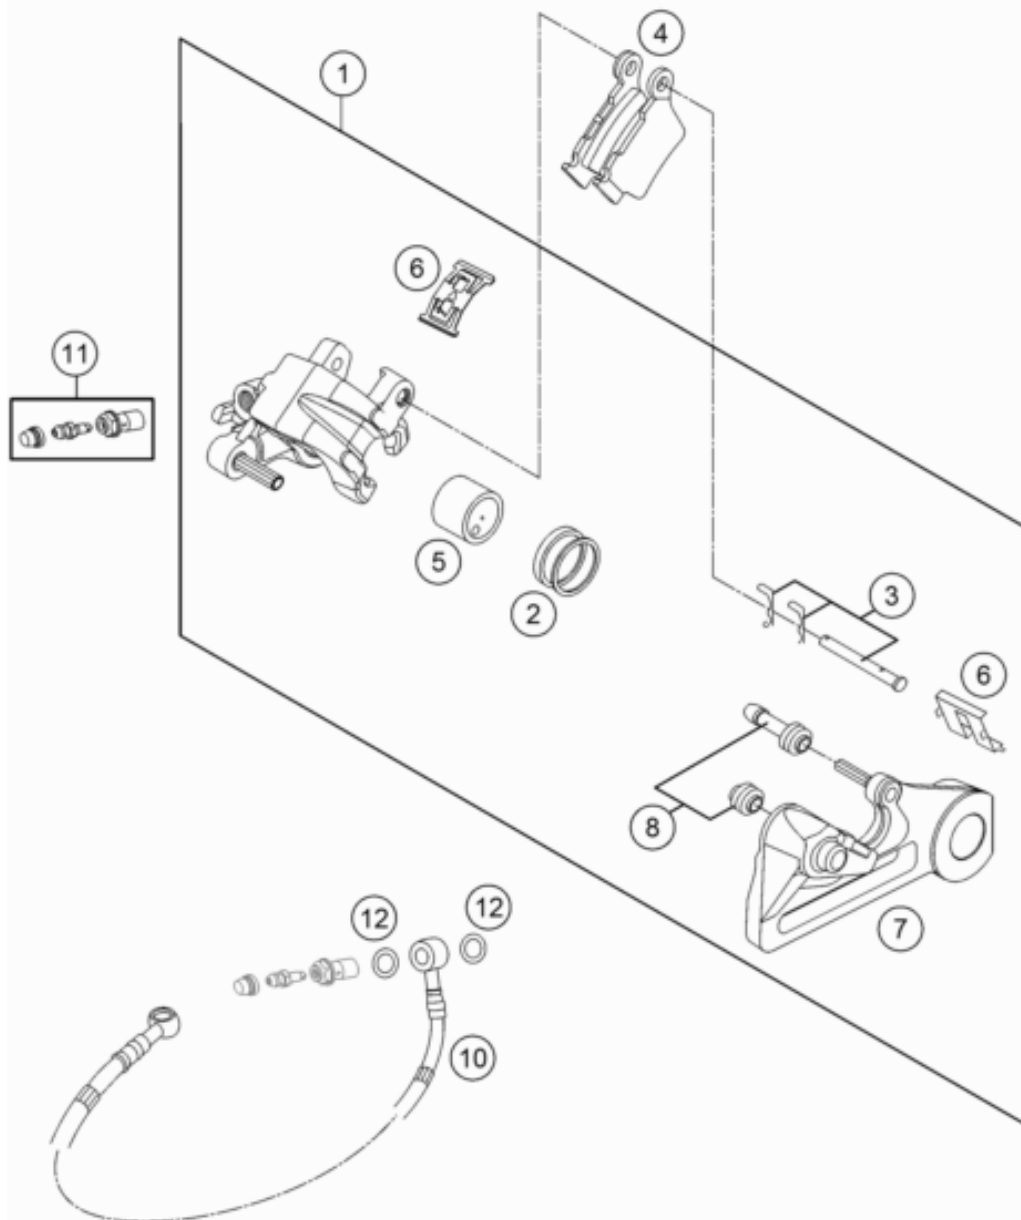

ACHTUNG !!!
Nur für Brembo!

CAUTION !!!
For Brembo only!

| Pos | Part Number | Description | Additional Text | Quantity |
|-----|-------------|--------------------------------|-----------------|----------|
| 1 | 77713080001 | BRAKE CAL. REAR - WITHOUT PADS | | 1.00 |
| 2 | 50313081200 | REPAIR KIT SEALING RINGS 26MM | | 1.00 |
| 3 | 54813082000 | Bolt set for brake caliper 03 | | 1.00 |
| 4 | 54813090300 | BRAKE PAD SET REAR TOYO | | 0.00 |
| 4* | 79013090000 | BRAKE PAD REAR TOYO B204 | | 1.00 |
| 5 | 77713083000 | BRAKE PISTON 26MM 2013 | | 1.00 |
| 6 | 54813018000 | Retaining spring set 2003 | | 1.00 |
| 7 | 77713075000 | BRAKE CALIPER BRACKET REAR | | 1.00 |
| 8 | 54613218100 | CUP SET SHORT | | 1.00 |
| 10 | 77213070100 | BRAKE HOSE REAR | | 1.00 |
| 11 | 62513020000 | BLEEDER SCREW CPL. 05 | | 1.00 |

| | | | | |
|----|------------|-------------------------------|---------------------------|------|
| 12 | 0603100141 | sealing ring DIN 7603 10x14x1 | ONLY FOR LC4 ADVENTURE | 2.00 |
|----|------------|-------------------------------|---------------------------|------|

* = New part