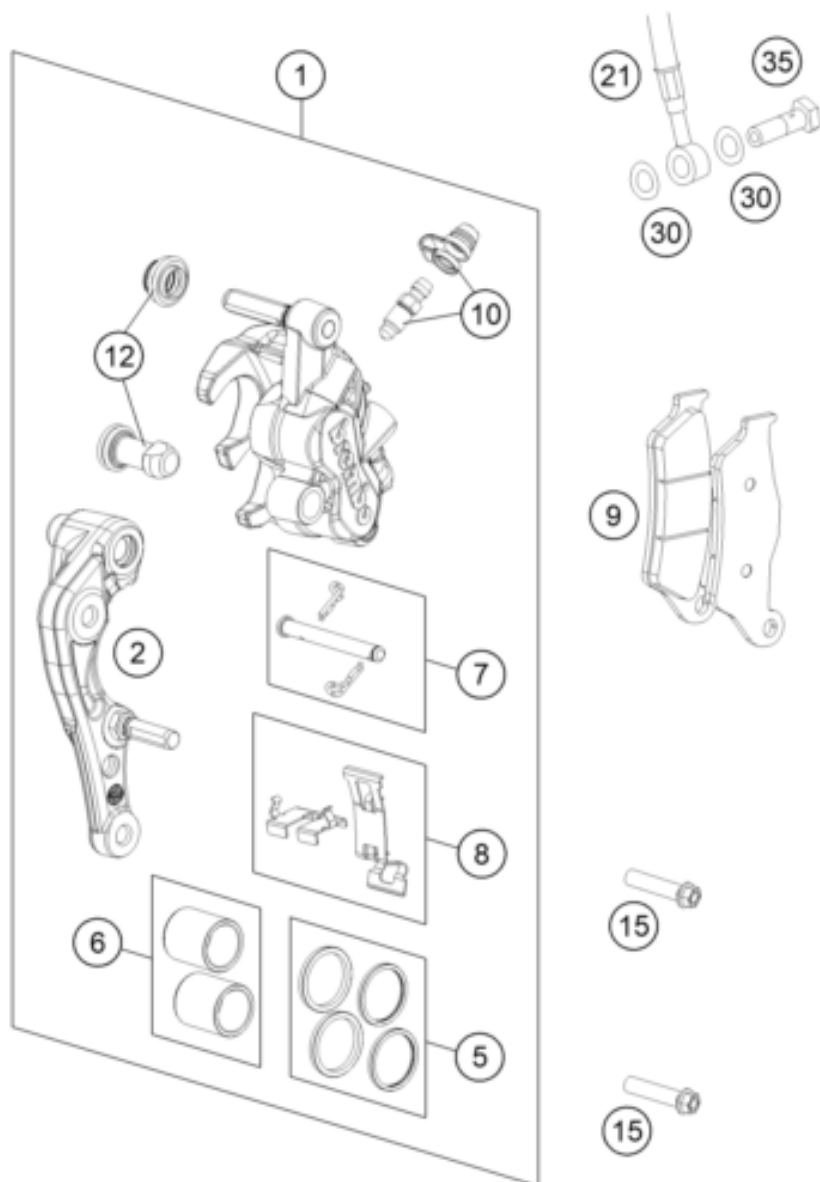

ACHTUNG !!!  
Nur für Brembo!

CAUTION !!!  
For Brembo only!

Pos	Part Number	Description	Additional Text	Quantity
1	7701301500101	CALIPER NAT. WITHOUT PADS		1.00
2	77013014000	BRAKE CALIPER SUPPORT FRONT 09		1.00
5	77013021000	REP. KIT SEALS 24MM		1.00
6	77013019000	REP. KIT PISTON 24MM		1.00
7	77013017000	BOLT CPL. 09		1.00
8	77013018000	RETAINING PLATE SET BREMBO		1.00
9	77713030000	Brake pad front		1.00
10	61013020100	BLEEDER SCREW WITH CAP		1.00
12	54613218100	CUP SET SHORT		1.00
15	0025080306S	HH COLLAR SCREW M8X30 TX40		2.00
21	59013010000	Brakeho. Front 1235mm 2000	125-380 SX	1.00

30	0603100141	sealing ring DIN 7603 10x14x1	ONLY FOR LC4 ADVENTURE	2.00
35	50213025000	HOLLOW SCREW M10X1X19	FC, FE+FS (USA)	1.00