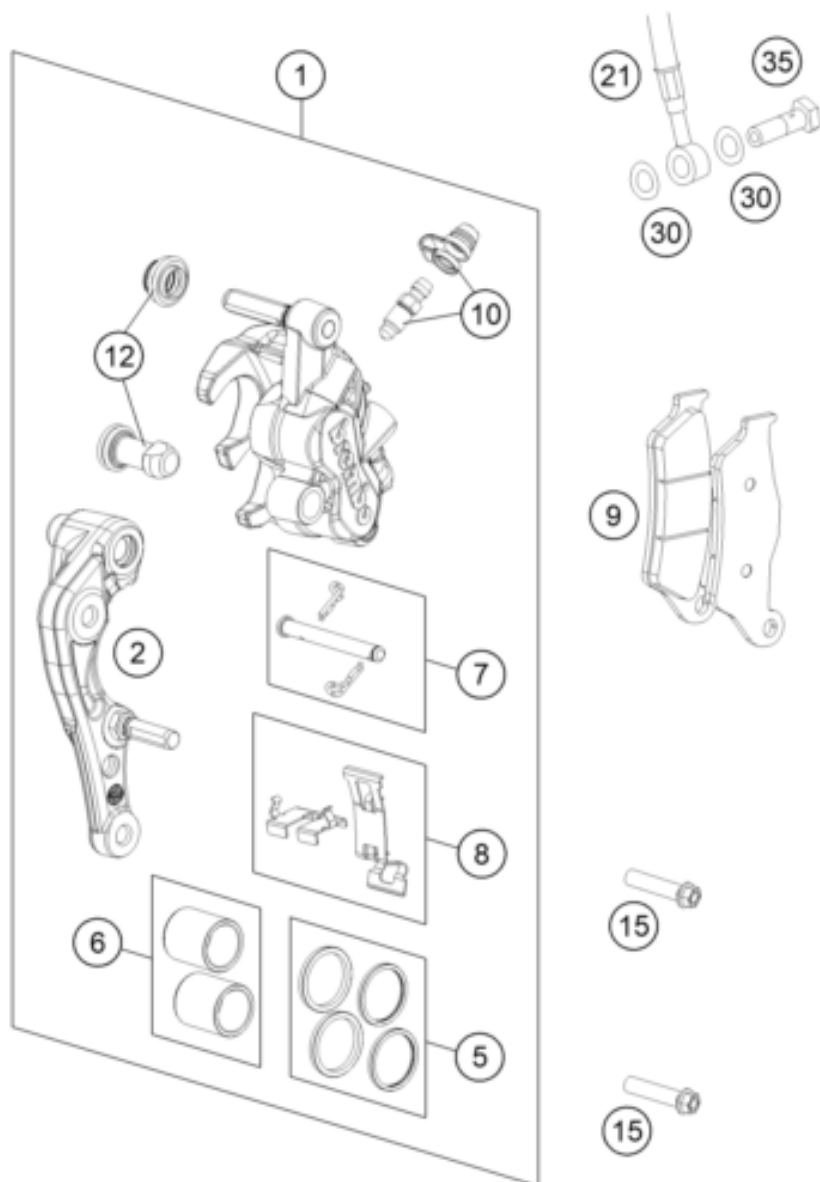

**ACHTUNG !!!**  
Nur für Brembo!

**CAUTION !!!**  
For Brembo only!

Pos	Part Number	Description	Additional Text	Quantity
1	7701301500101	CALIPER NAT. WITHOUT PADS		1.00
2	77013014000	BRAKE CALIPER SUPPORT FRONT 09		1.00
5	77013021000	REP. KIT SEALS 24MM		1.00
6	77013019000	REP. KIT PISTON 24MM		1.00
7	77013017000	BOLT CPL. 09		1.00
8	77013018000	RETAINING PLATE SET BREMBO		1.00
9	77713030000	Brake pad front		1.00
10	61013020100	BLEEDER SCREW WITH CAP		1.00
12	54613218100	CUP SET SHORT		1.00
15	0025080306S	HH COLLAR SCREW M8X30 TX40		2.00
21	59013010000	Brakeho. Front 1235mm 2000	125-380 SX	1.00

30	0603100141	sealing ring DIN 7603 10x14x1	ONLY FOR LC4 ADVENTURE	2.00
35	50213025000	HOLLOW SCREW M10X1X19	FC, FE+FS (USA)	1.00