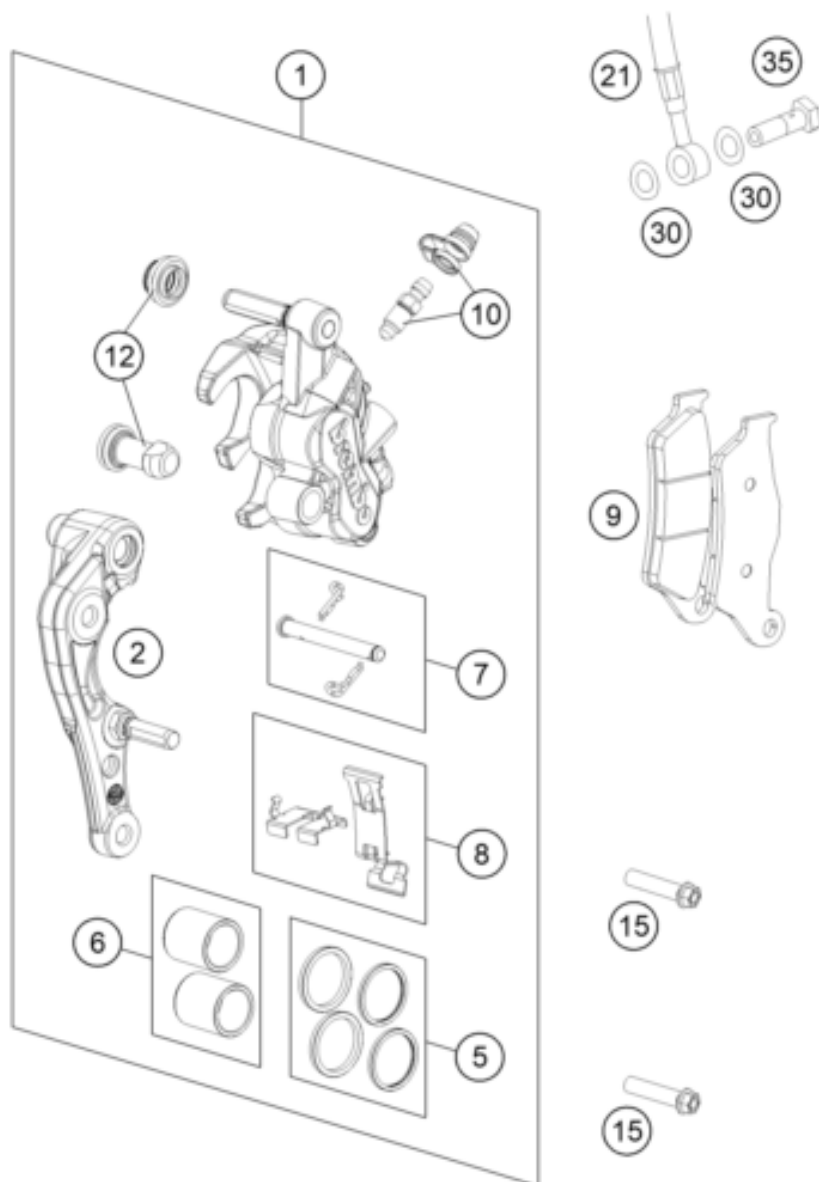

ACHTUNG !!!
Nur für Brembo!

CAUTION !!!
For Brembo only!

Pos	Part Number	Description	Additional Text	Quantity
1	7701301500101	CALIPER NAT. WITHOUT PADS		1.00
2	77013014000	BRAKE CALIPER SUPPORT FRONT 09		1.00
5	77013021000	REP. KIT SEALS 24MM		1.00
6	77013019000	REP. KIT PISTON 24MM		1.00
7	77013017000	BOLT CPL. 09		1.00
8	77013018000	RETAINING PLATE SET BREMBO		1.00
9	77713030000	Brake pad front		1.00
10	61013020100	BLEEDER SCREW WITH CAP		1.00
12	54613218100	CUP SET SHORT		1.00
15	0025080306S	HH COLLAR SCREW M8X30 TX40		2.00
21	59013010000	Brakeho. Front 1235mm 2000	125-380 SX	1.00

30	0603100141	sealing ring DIN 7603 10x14x1	ONLY FOR LC4 ADVENTURE	2.00
35	50213025000	HOLLOW SCREW M10X1X19	FC, FE+FS (USA)	1.00